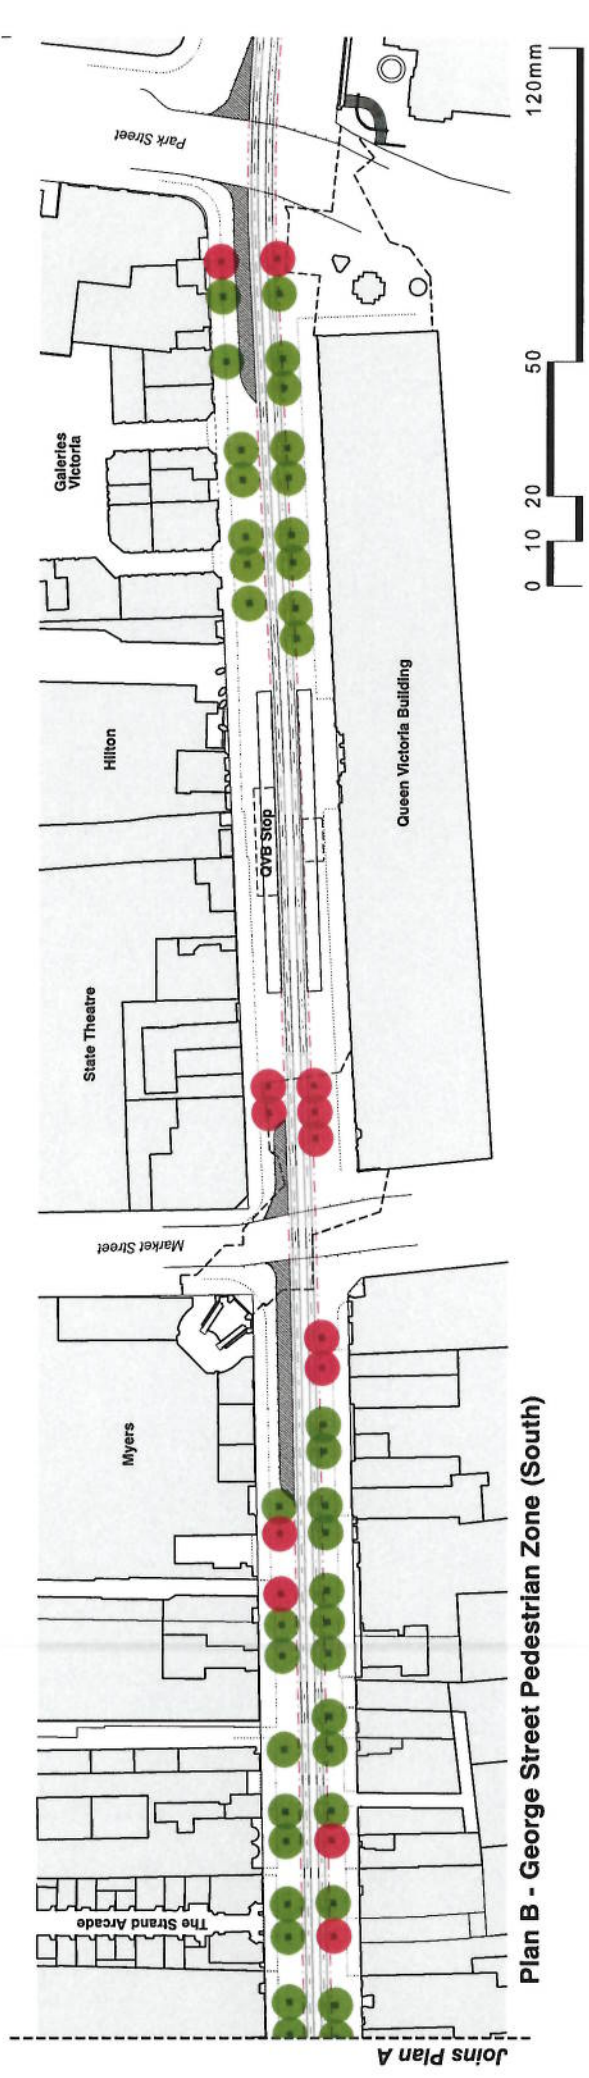

ATTACHMENT C

ATTACHMENT C

TREE NUMBERS AND LOCATIONS

Plan A - George Street Pedestrian Zone (North)

Plan B - George Street Pedestrian Zone (South)

- Key**
- Likely tree locations 68 locations
 - Unlikely tree locations 24 locations