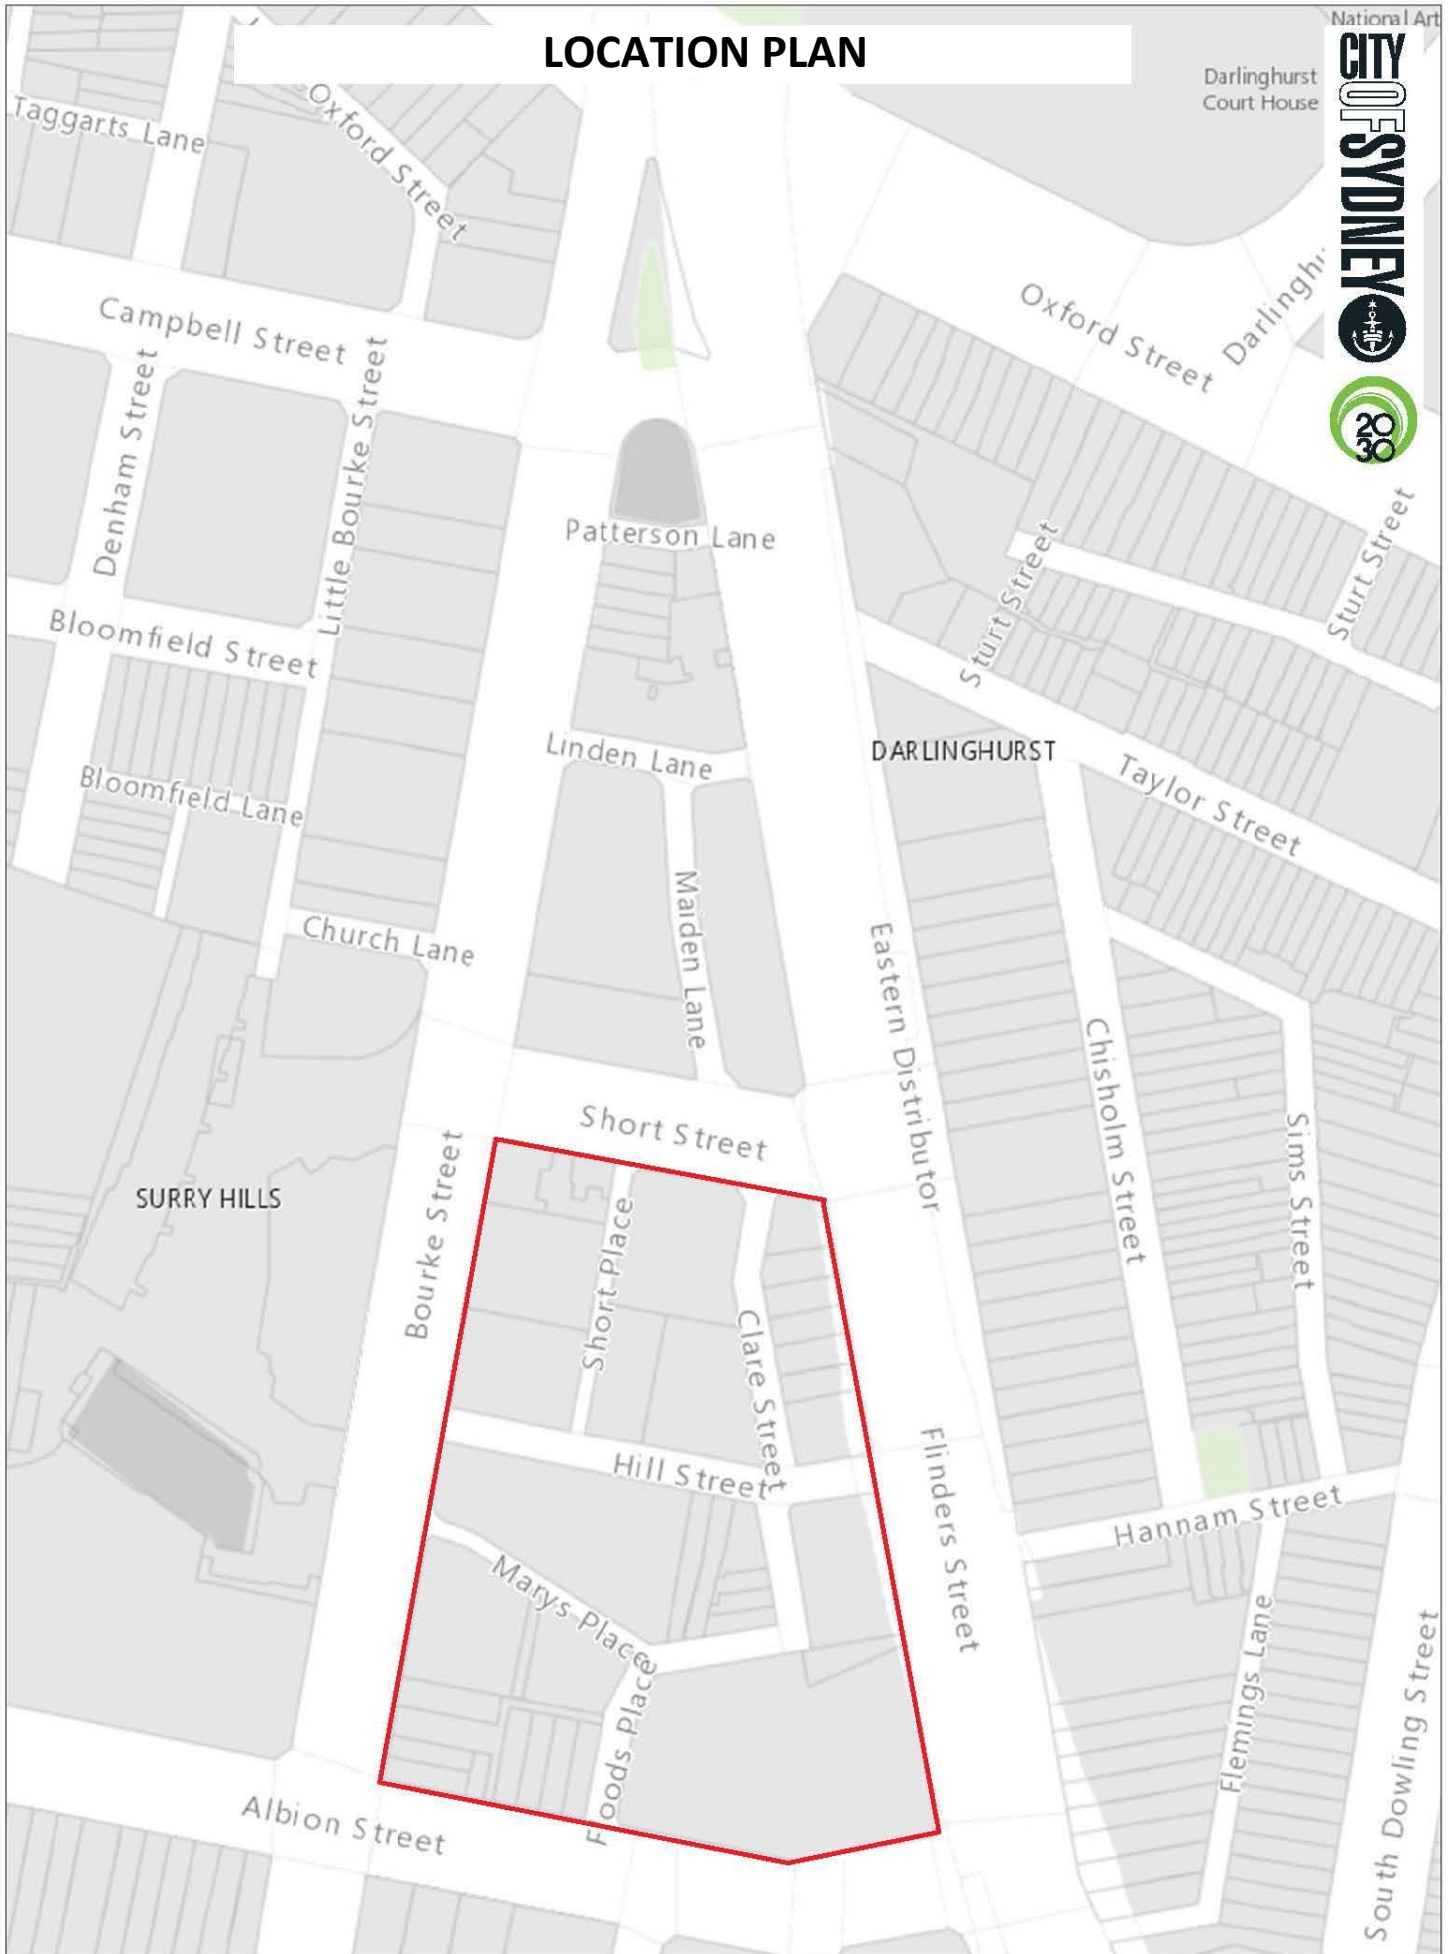

Attachment A

| |
|-------------------------------|
| <h2>Location Plan</h2> |
|-------------------------------|

LOCATION PLAN

National Art

Darlinghurst Court House

Copyright ©2018 City of Sydney Council & Land and Property Information & Sinclair Knight Merz. All Rights Reserved. This map has been compiled from various sources and the publisher and/or contributors accept no responsibility for any injury, loss or damage arising from the use, error or omissions therein. While all care is taken to ensure a high degree of accuracy, users are invited to notify Council of any map discrepancies. No part of this map may be reproduced without permission.