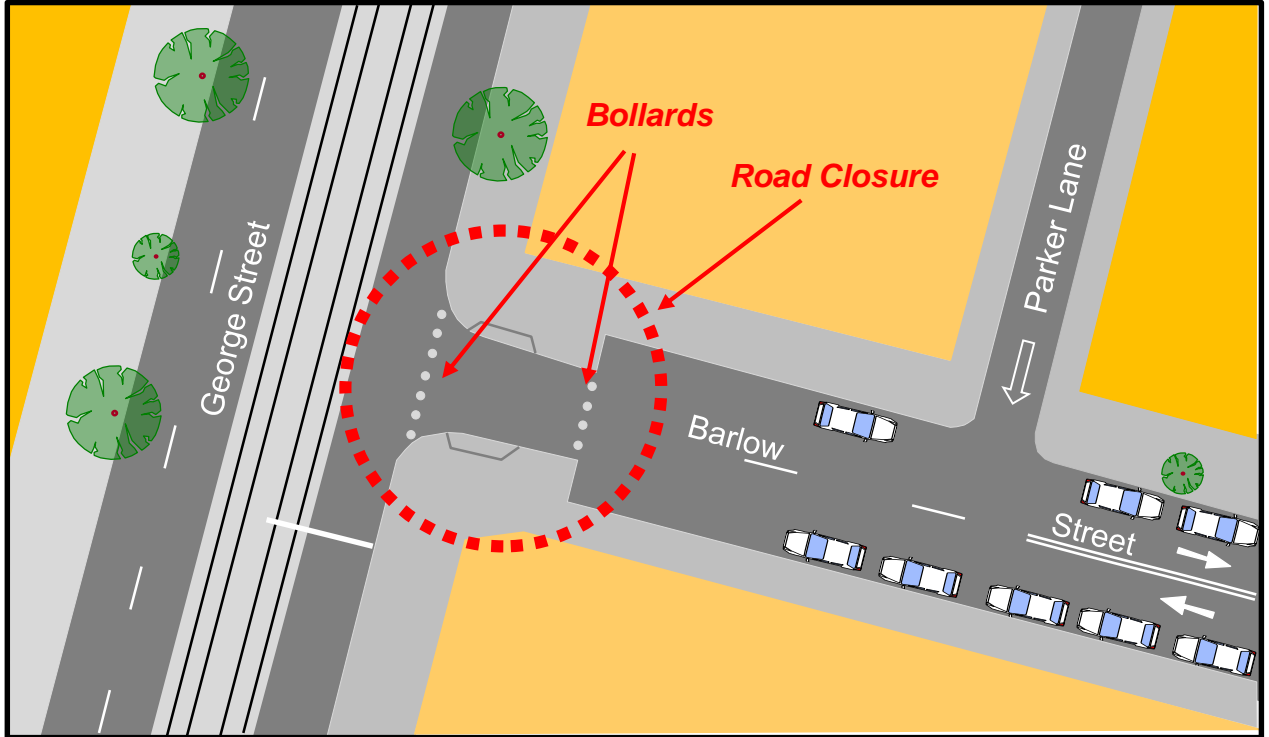

Attachment A

**Map of Permanent Closure of
Barlow Street, Sydney**

Barlow Street, east of George Street, Sydney Permanent Road Closure

LOCATION MAP

Barlow Street, east of George Street, Sydney Parking Restrictions associated with Permanent Road Closure

Existing

- No Stopping
-
- 7am-6pm Mon-Fri Authorised Vehicles Excepted
4P Ticket 6pm-10pm Mon-Fri, 8am-10pm Sat, Sun & Public Holidays
- 4P Ticket 6pm-10pm Mon-Fri, 8am-10pm Sat, Sun & Public Holidays
2P Ticket 8am-6pm Mon-Fri
- P Motor Bikes Only
- P Only

Proposed

- No Stopping
- 7am-6pm Mon-Fri Authorised Vehicles Excepted
- Loading Zone Ticket 6am-6pm Mon-Fri
4P Ticket 6pm-10pm Mon-Fri, 8am-10pm Sat, Sun & Public Holidays
- P Only