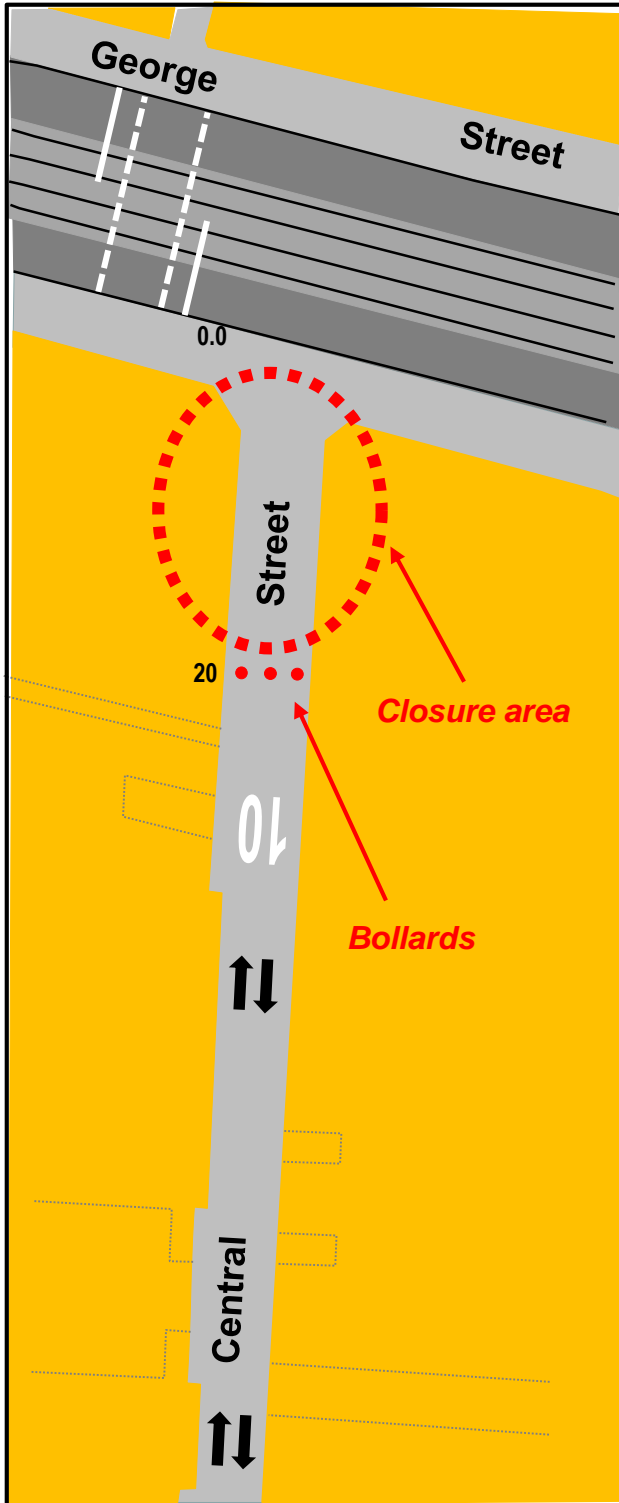

Attachment A

**Map of Permanent Closure of
Central Street, Sydney**

Central Street, east of George Street, Sydney Proposed Permanent Road Closure

LOCATION MAP

Central Street, east of George Street, Sydney Proposed Parking Restriction associated with Permanent Road Closure

EXISTING

- █ No Stopping
- █
- █ Loading Zone
7am-6pm Mon-Fri
7am-10pm Sat

PROPOSED

- █ No Stopping