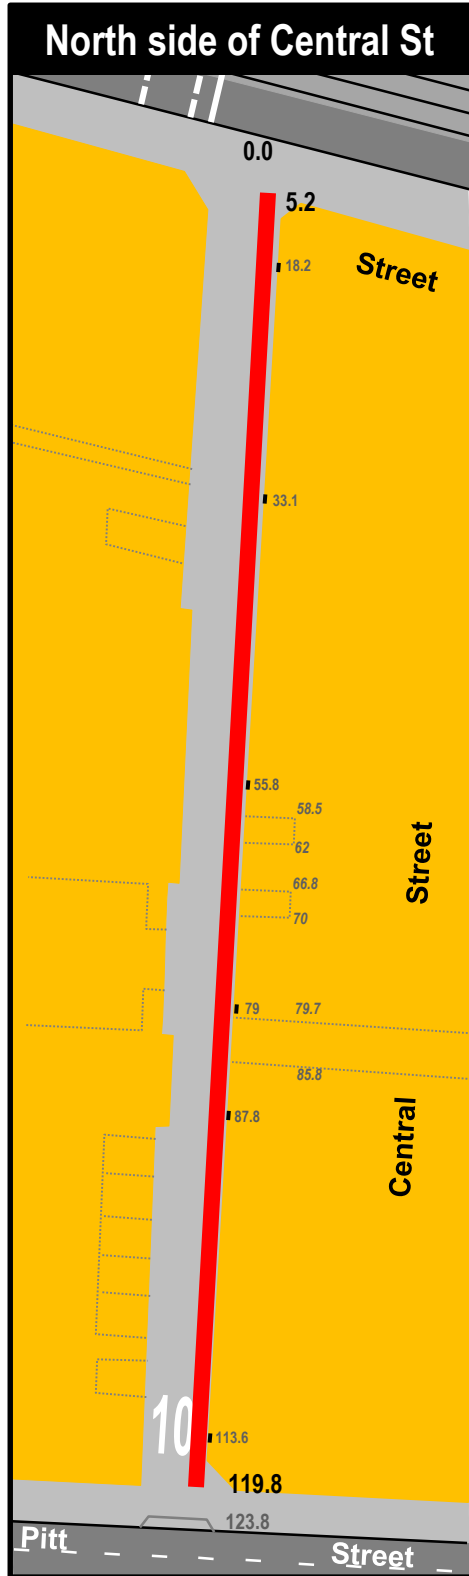

Attachment A

**Map of Permanent Closure of
Central Street, Sydney**

Central Street, east of George Street, Sydney Proposed Permanent Road Closure

LOCATION MAP

Central Street, east of George Street, Sydney Proposed Parking Restriction associated with Permanent Road Closure

EXISTING

- █ No Stopping
- █
- █ Loading Zone
7am-6pm Mon-Fri
7am-10pm Sat

PROPOSED

- █ No Stopping