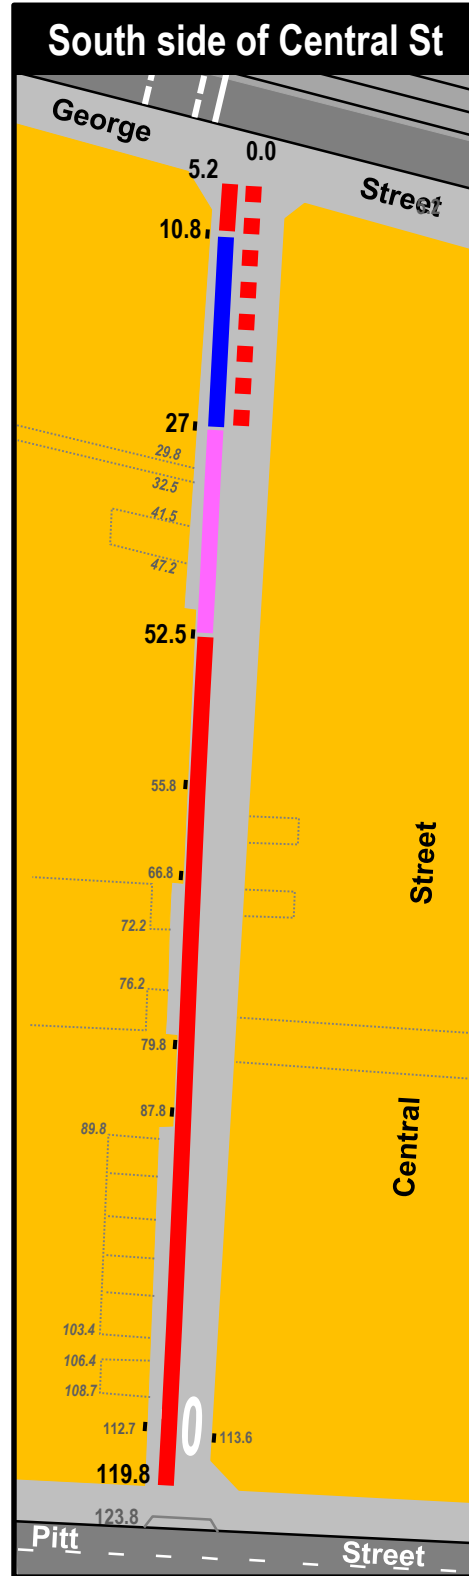

Attachment A

**Map of Permanent Closure of
Central Street, Sydney**

Central Street, east of George Street, Sydney Proposed Permanent Road Closure

LOCATION MAP

Central Street, east of George Street, Sydney Proposed Parking Restriction associated with Permanent Road Closure

EXISTING

- █ No Stopping
- █
- █ Loading Zone
7am-6pm Mon-Fri
7am-10pm Sat

PROPOSED

- █ No Stopping