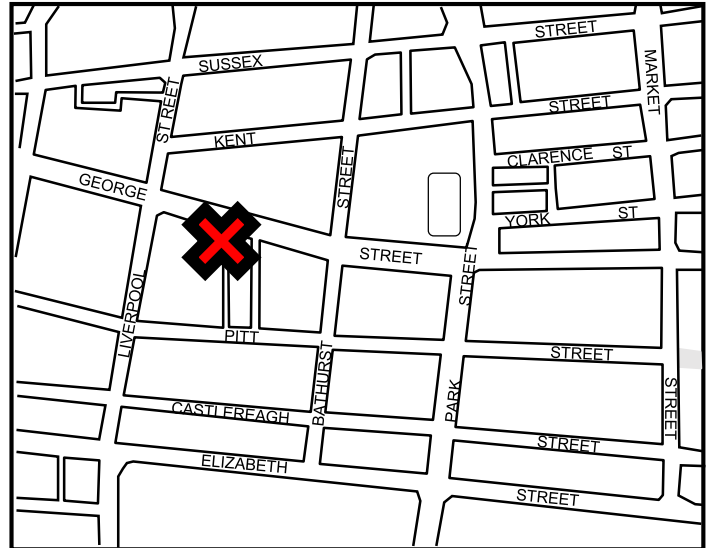

Attachment A

**Map of Permanent Closure of
Central Street, Sydney**

Central Street, east of George Street, Sydney Proposed Permanent Road Closure

LOCATION MAP

Central Street, east of George Street, Sydney Proposed Parking Restriction associated with Permanent Road Closure

EXISTING

- █ No Stopping
- █
- █ Loading Zone
7am-6pm Mon-Fri
7am-10pm Sat

PROPOSED

- █ No Stopping