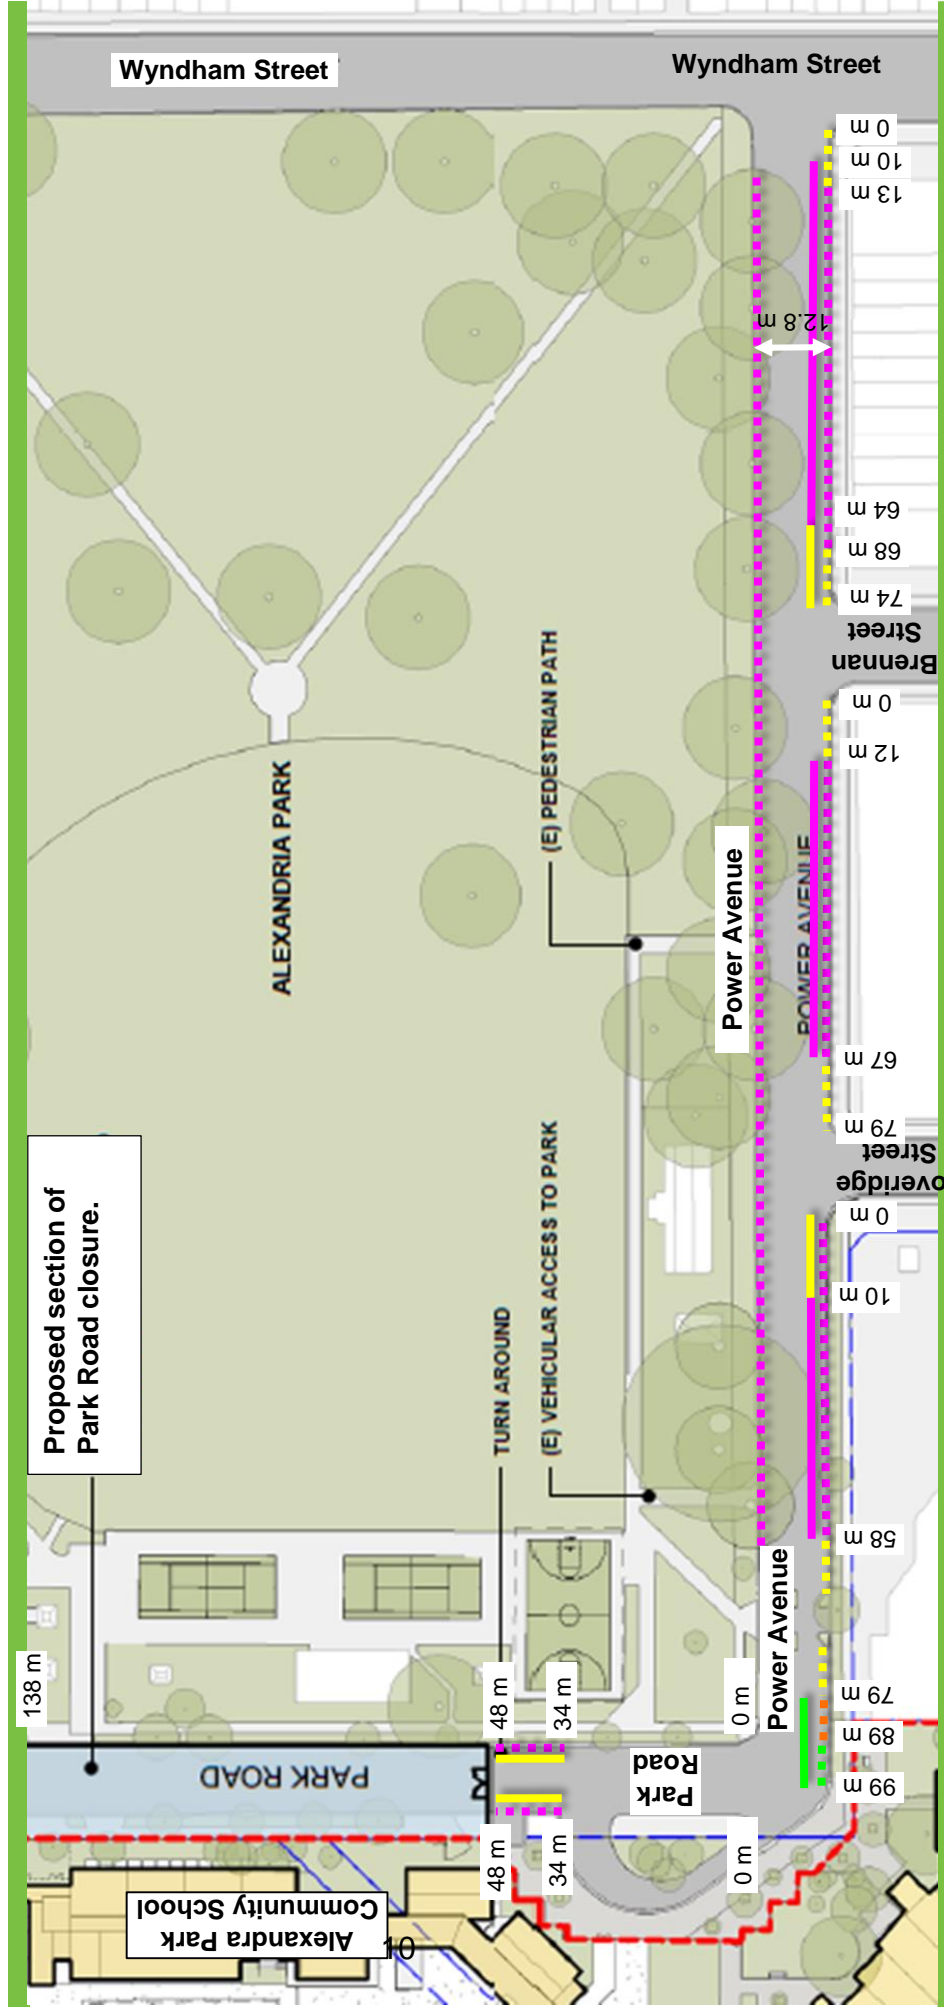

Attachment B

Concept Plan

Proposal

Park Road, Alexandria Permanent Road Closure and Parking Changes

Proposed section of Park Road closure.

Alexandra Park Community School

- | | | |
|--|--|---|
| <p>Existing</p> <ul style="list-style-type: none"> Unrestricted parking "No Stopping" | <ul style="list-style-type: none"> "No Parking, 8am-5pm Authorised NSW Health Service Vehicles Excepted" "No Parking 8am-5pm Authorised Save the Children Mobile Play bus Excepted" "No Parking 8am-9.30am 2.30pm-4pm Mon-Fri" and "2P 9.30am-2.30pm 4pm-6pm Mon-Fri" | <p>Proposed</p> <ul style="list-style-type: none"> "No Parking 8am-9.30am 2.30pm-4pm Mon-Fri" and "2P 9.30am-2.30pm 4pm-6pm Mon-Fri" 60° Angle Parking Rear to Kerb Vehicles Under 6m Only "No Stopping" |
|--|--|---|