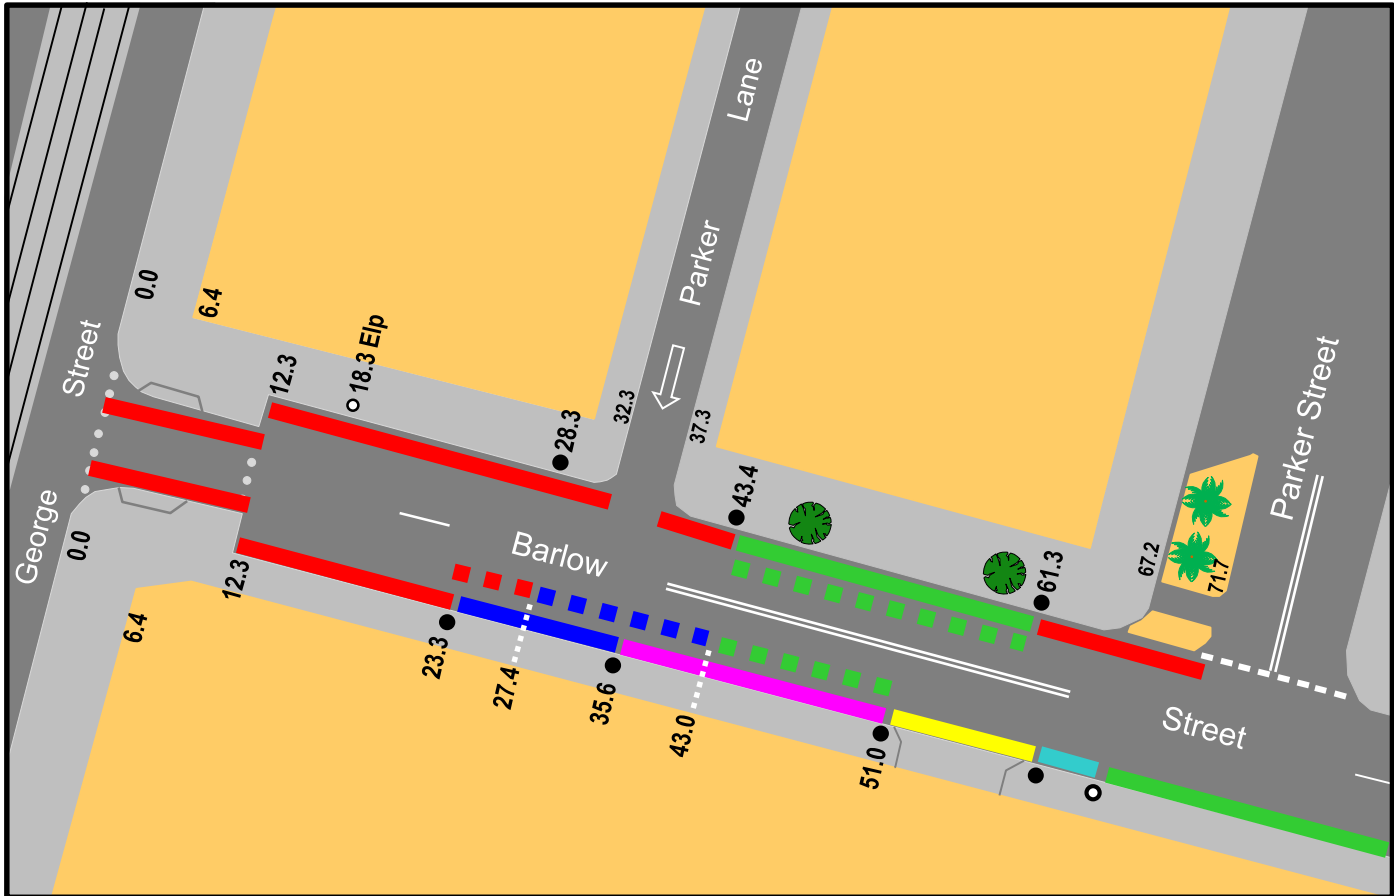

Attachment A

**Map of Permanent Closure of
Barlow Street, Sydney**

Barlow Street, east of George Street, Sydney Permanent Road Closure

LOCATION MAP

Barlow Street, east of George Street, Sydney Parking Restrictions associated with Permanent Road Closure

Existing

- No Stopping
-
- 7am-6pm Mon-Fri Authorised Vehicles Excepted
4P Ticket 6pm-10pm Mon-Fri, 8am-10pm Sat, Sun & Public Holidays
- 4P Ticket 6pm-10pm Mon-Fri, 8am-10pm Sat, Sun & Public Holidays
2P Ticket 8am-6pm Mon-Fri
- P Motor Bikes Only
- P Only

Proposed

- No Stopping
- 7am-6pm Mon-Fri Authorised Vehicles Excepted
- Loading Zone Ticket 6am-6pm Mon-Fri
4P Ticket 6pm-10pm Mon-Fri, 8am-10pm Sat, Sun & Public Holidays
- P Only