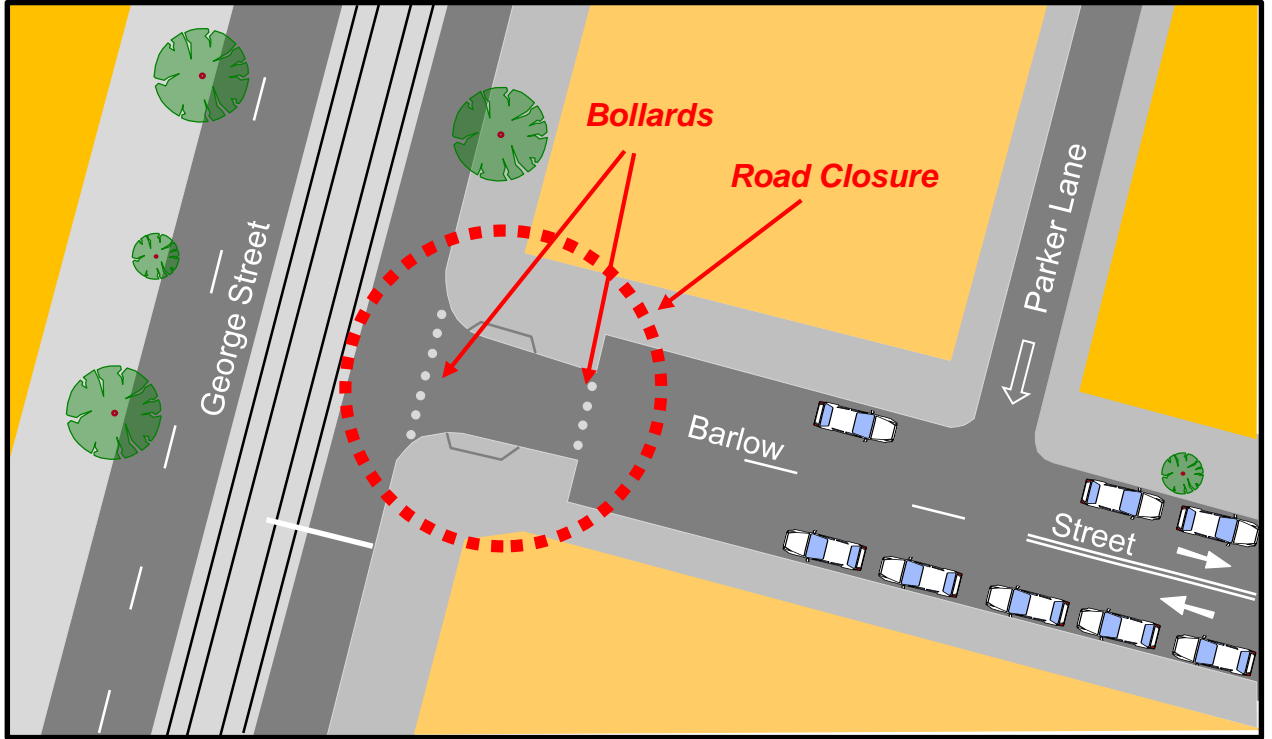

Attachment A

**Map of Permanent Closure of
Barlow Street, Sydney**

Barlow Street, east of George Street, Sydney Permanent Road Closure

LOCATION MAP

Barlow Street, east of George Street, Sydney Parking Restrictions associated with Permanent Road Closure

Existing

- No Stopping
-
- 7am-6pm Mon-Fri Authorised Vehicles Excepted
4P Ticket 6pm-10pm Mon-Fri, 8am-10pm Sat, Sun & Public Holidays
- 4P Ticket 6pm-10pm Mon-Fri, 8am-10pm Sat, Sun & Public Holidays
2P Ticket 8am-6pm Mon-Fri
- P Motor Bikes Only
- P Only

Proposed

- No Stopping
- 7am-6pm Mon-Fri Authorised Vehicles Excepted
- Loading Zone Ticket 6am-6pm Mon-Fri
4P Ticket 6pm-10pm Mon-Fri, 8am-10pm Sat, Sun & Public Holidays
- P Only