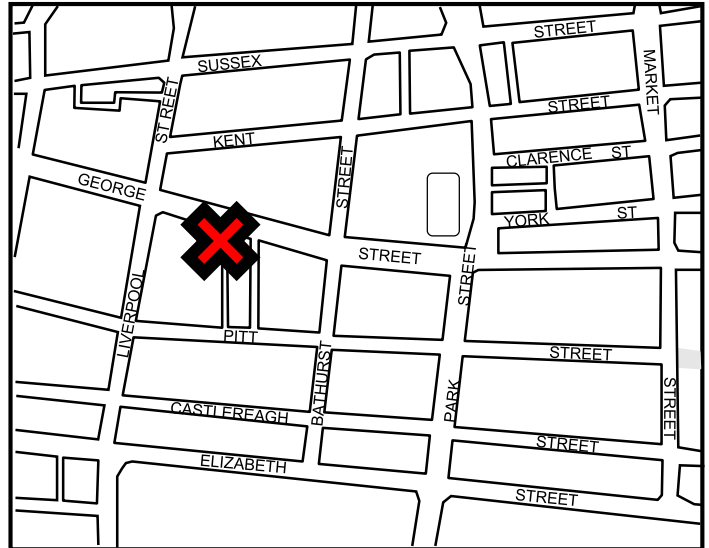

Attachment A

**Map of Permanent Closure of
Central Street, Sydney**

Central Street, east of George Street, Sydney Proposed Permanent Road Closure

LOCATION MAP

Central Street, east of George Street, Sydney Proposed Parking Restriction associated with Permanent Road Closure

EXISTING

- █ No Stopping
- █
- █ Loading Zone
7am-6pm Mon-Fri
7am-10pm Sat

PROPOSED

- █ No Stopping