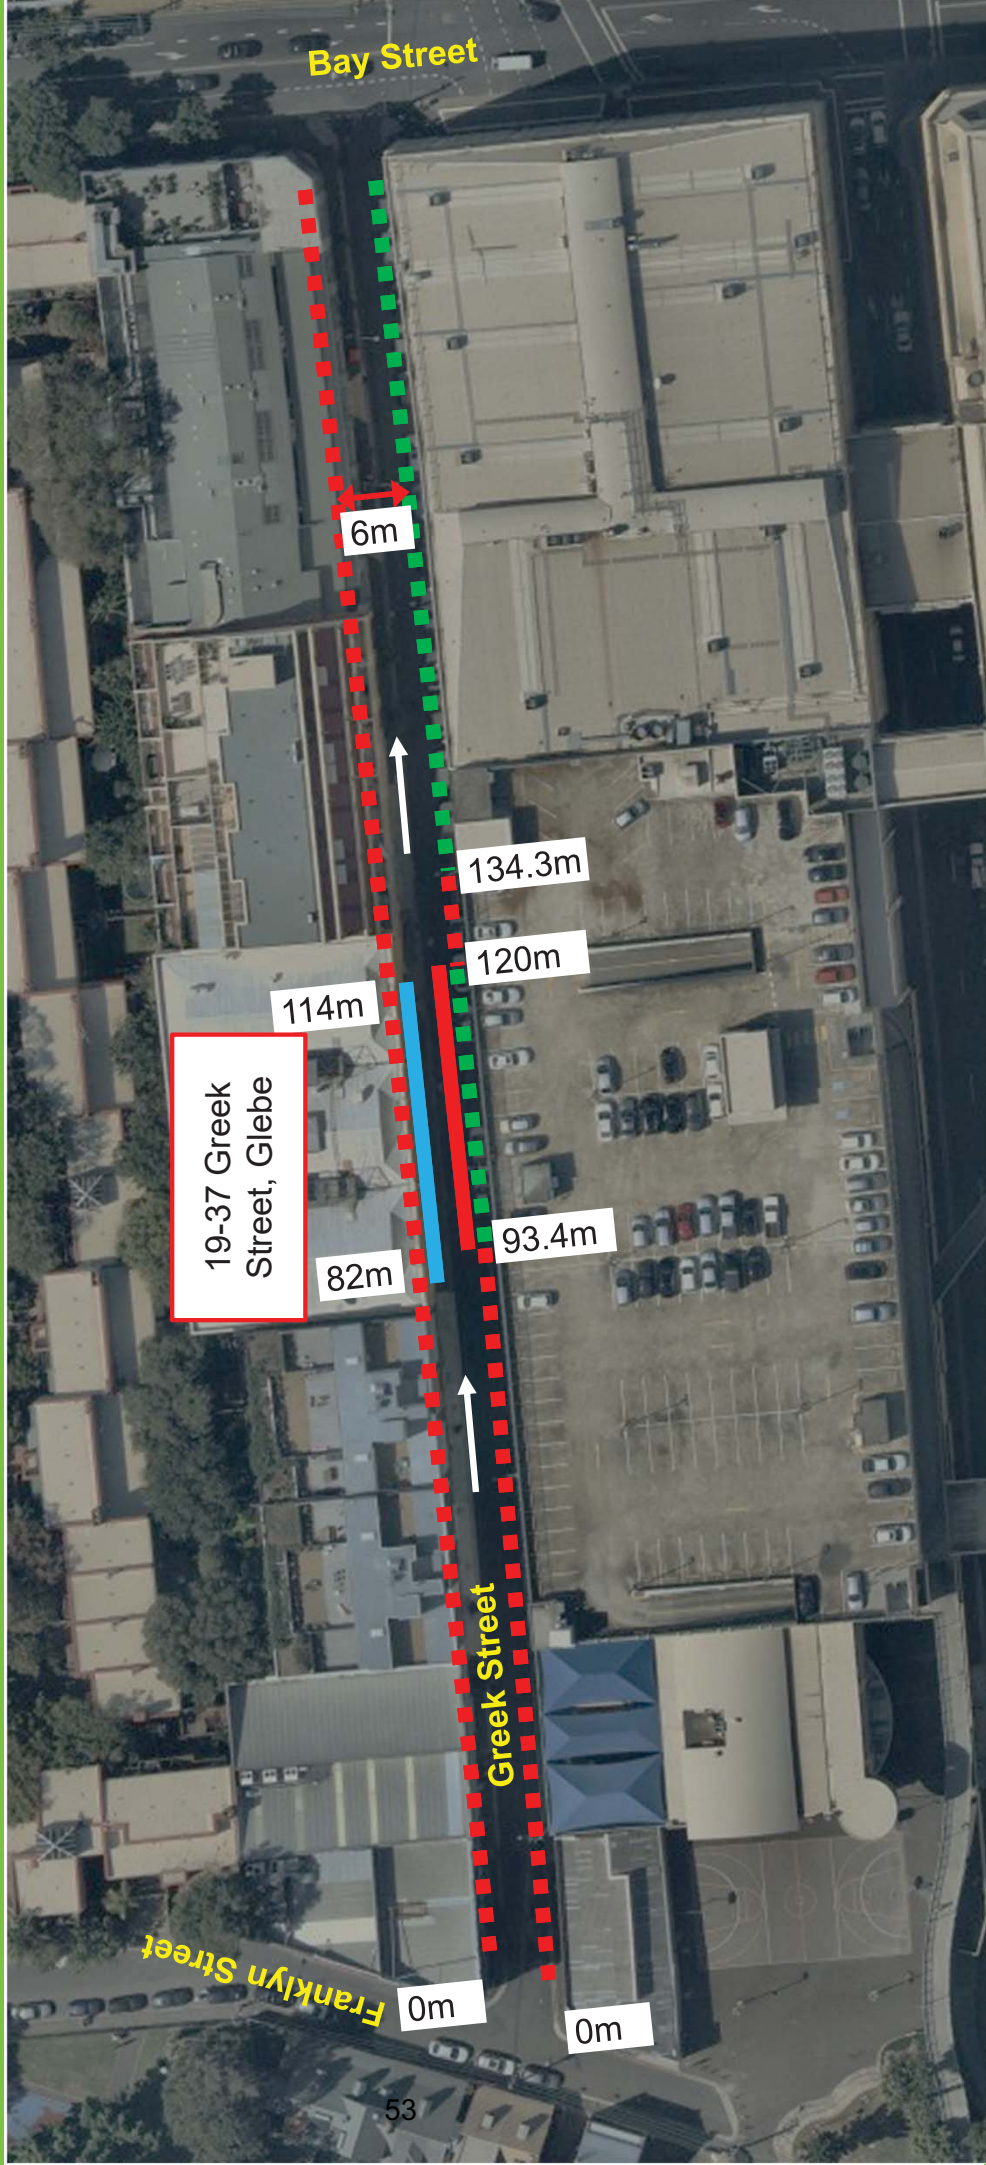

### Existing

■ "No Parking"

■ "1P 8.30am-6pm Mon-Fri"

### Proposed

■ "No Parking"

■ "Works Zone 7.30am-5.30pm Mon-Fri, 7.30am-3.30pm Sat"