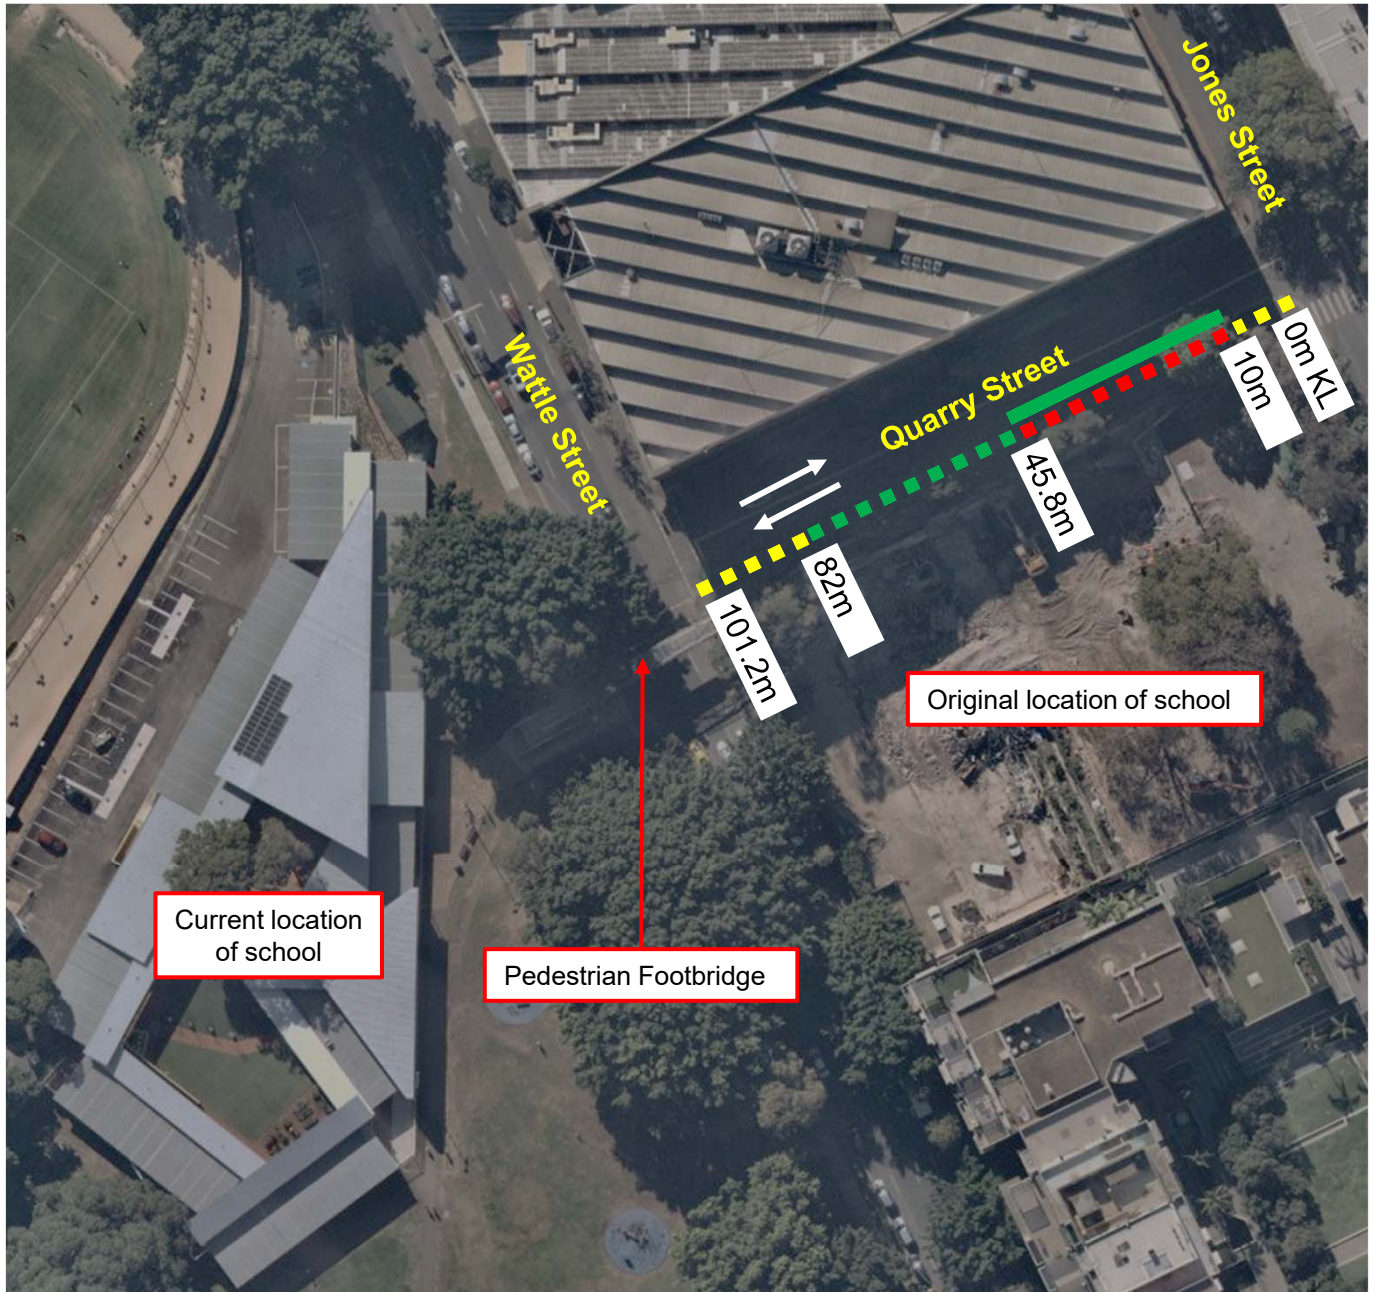

Quarry Street, Ultimo Proposed parking changes

Existing

- ■ ■ "No Stopping"
- ■ ■ "No Parking 8am-9.30am, 2.30pm-3.30pm Mon-Fri" and "2P Ticket 9.30am-2.30pm, 3.30pm-7pm Mon-Fri, 8am-7pm Sat-Sun, Permit Holders Excepted Area 20"
- ■ ■ "1/4P 8am-9.30am, 2.30pm-3.30pm Mon-Fri" and "2P Ticket 9.30am-2.30pm, 3.30pm-7pm Mon-Fri, 8am-7pm Sat-Sun, Permit Holders Excepted Area 20"

Proposed

- ■ ■ "1/4P 8am-9.30am, 2.30pm-3.30pm Mon-Fri" and "2P Ticket 9.30am-2.30pm, 3.30pm-7pm Mon-Fri, 8am-7pm Sat-Sun, Permit Holders Excepted Area 20"