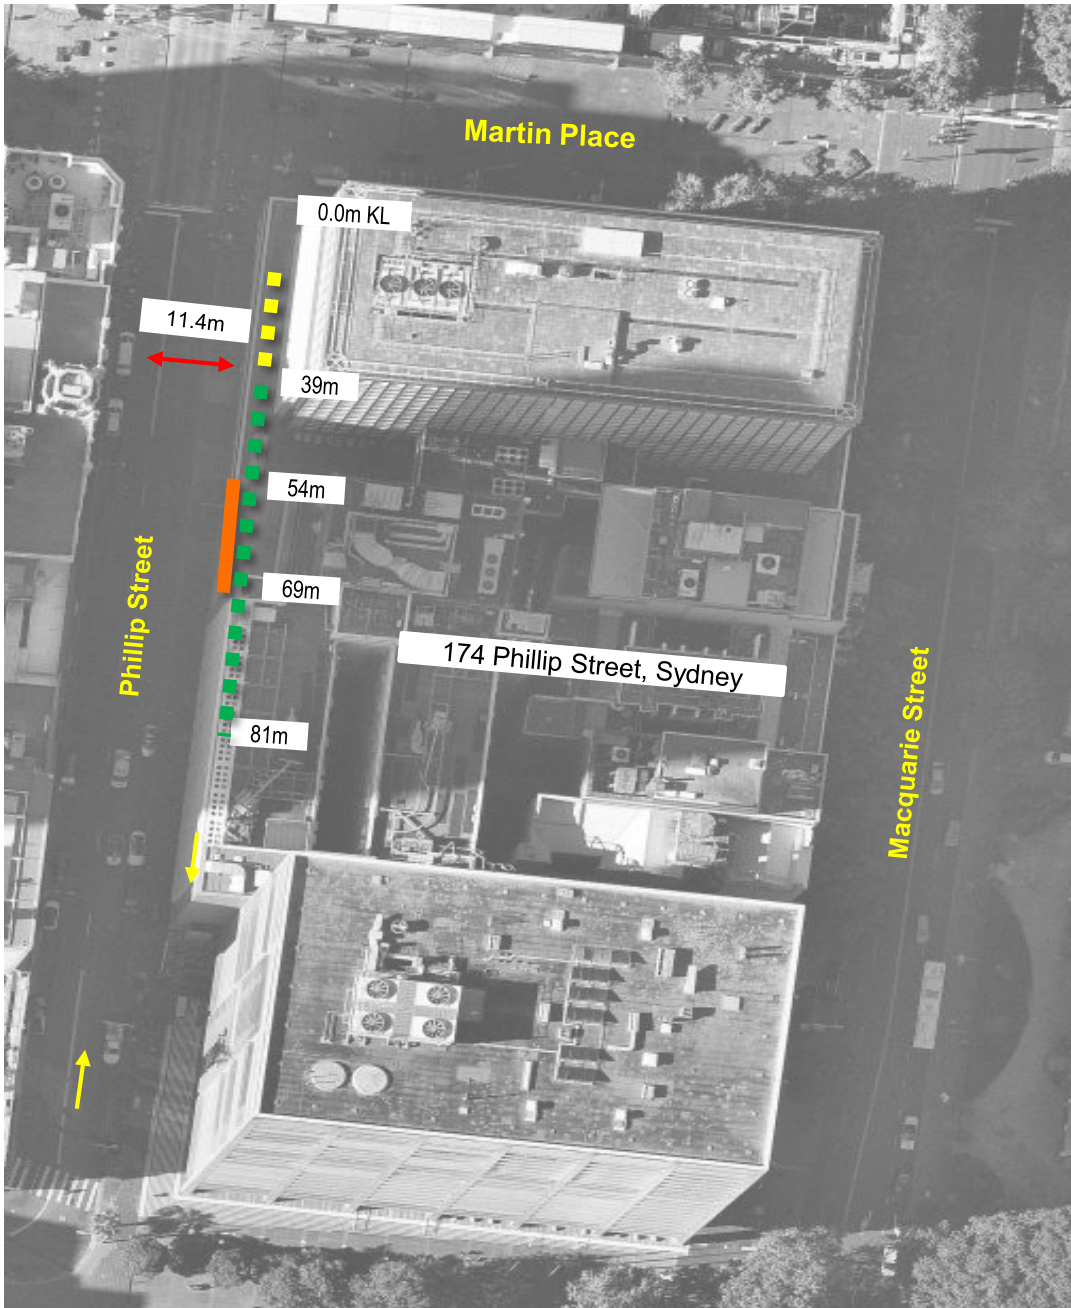

Phillip Street, Sydney Proposed Works Zone

Near Map 1 August 2018

Existing

-  "No Stopping"
-  "P30 Minute Ticket"

Proposed

-  Works Zone 7am-7pm Mon-Fri, 7am-5pm Sat, P30 Minute Ticket All Other Times"