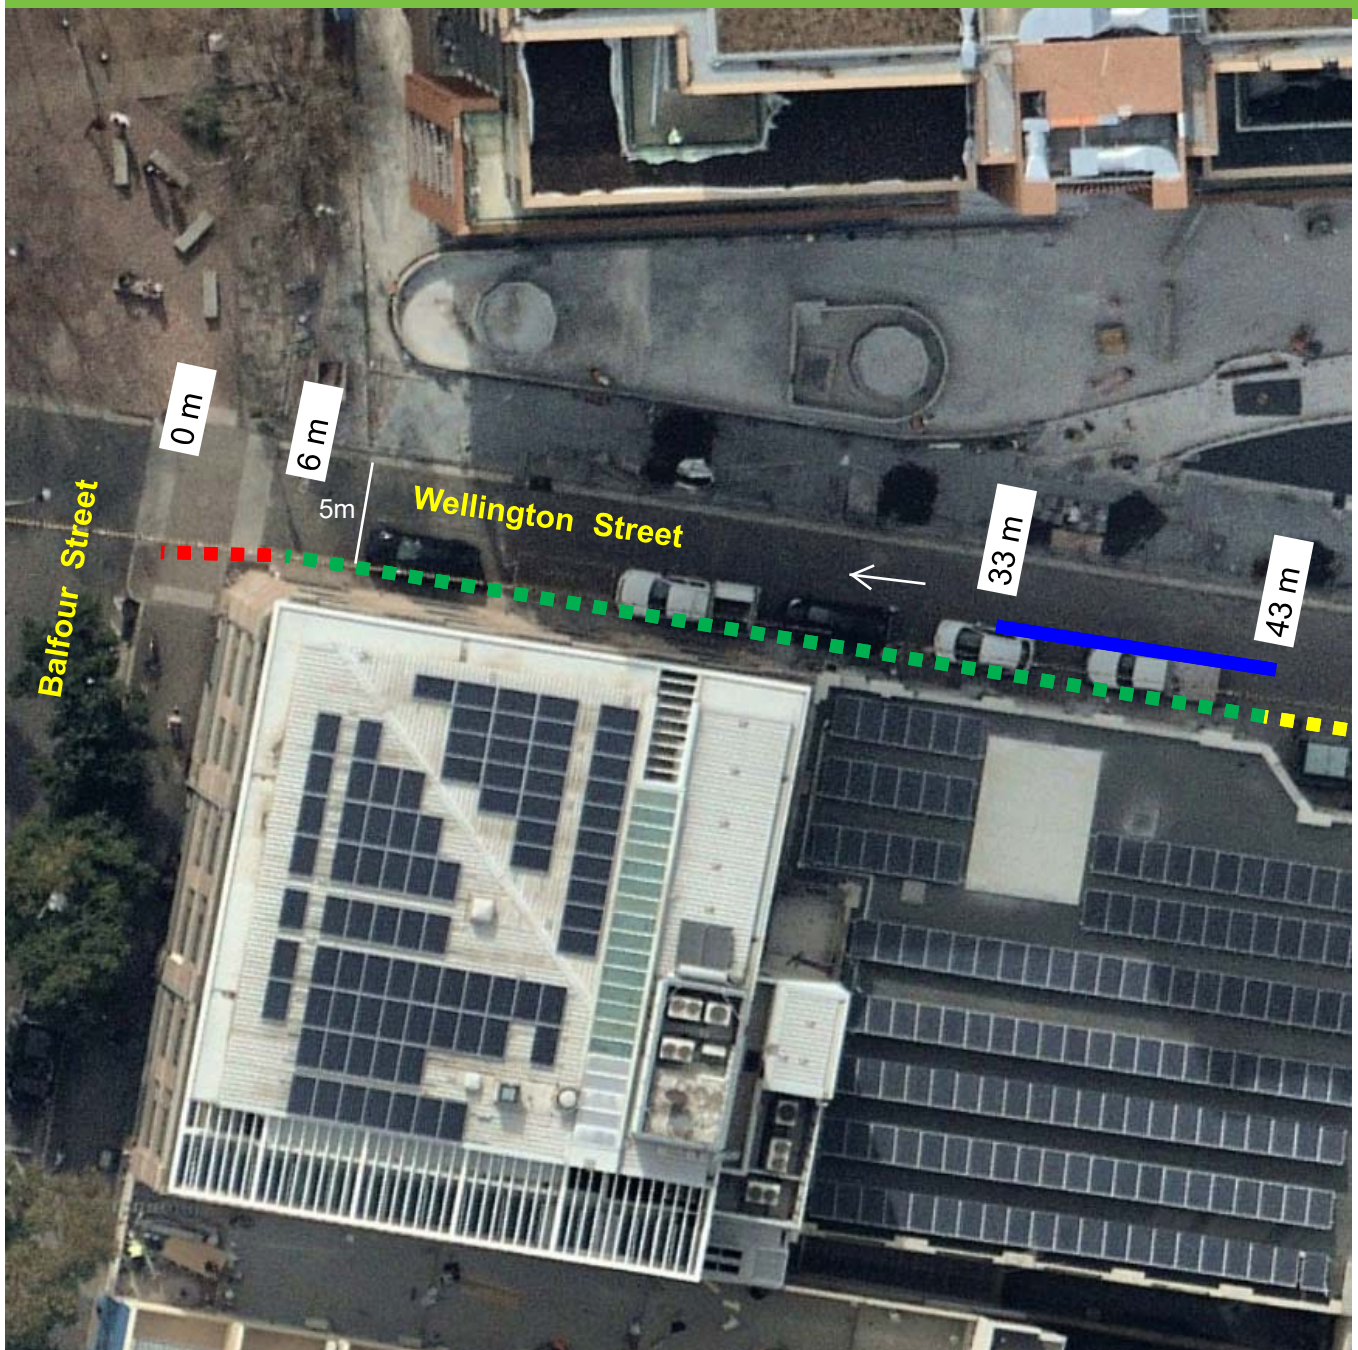

Wellington Street, Chippendale Proposed parking changes

Existing

- ■ ■ "No Stopping"
- ■ ■ "2P 8^{AM} – 10^{PM}
TICKET
Permit Holders
Excepted Area 32"
- ■ ■ "No Parking"

Proposed

- "Works Zone 7.30am-5.30pm Mon-Fri,
7.30-3.30 Sat"
- "2P Ticket 6pm-10pm Mon-Fri, 4pm-10pm
Sat, 8am-10pm Sun & Public Holidays,
Permit Holders Excepted Area 32"