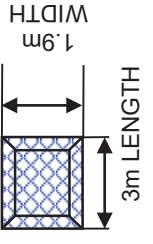

Proposal

Macdonald Street, Erskineville Proposed Speed Cushions

Source: Nearmap 21 January 2018

SPEED CUSHION DETAIL
100mm HIGH

Proposed
Speed Cushion Location – (Not to Scale)