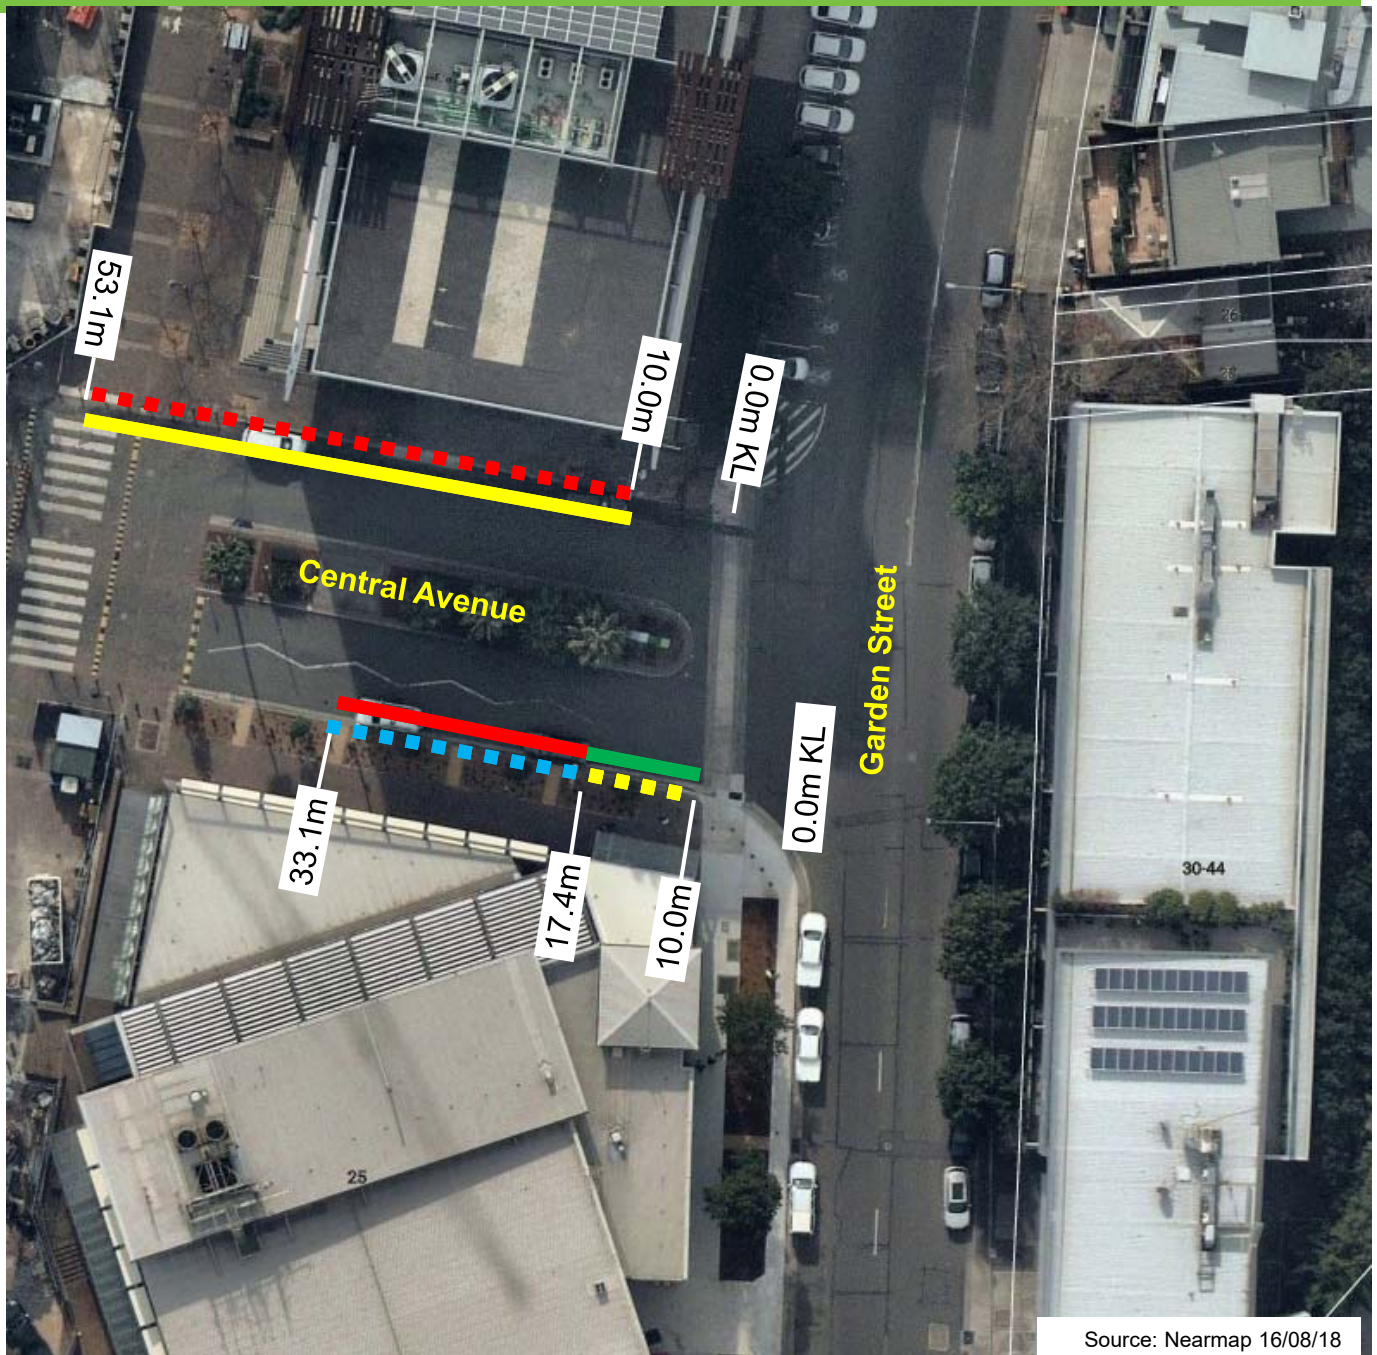

Proposal

Central Avenue, Eveleigh Proposed Parking Changes

Source: Nearmap 16/08/18

Existing

- ■ ■ "No Stopping"
- ■ ■ "No Parking Police Vehicles Excepted"
- ■ ■ "No Stopping 7am – 1am CWC Authorised Vehicles Excepted"

Proposed

- ■ ■ "No Stopping"
- ■ ■ "No Parking, Police TMC Authorised Emergency Vehicles Excepted"
- ■ ■ "P5 Minute" Parking