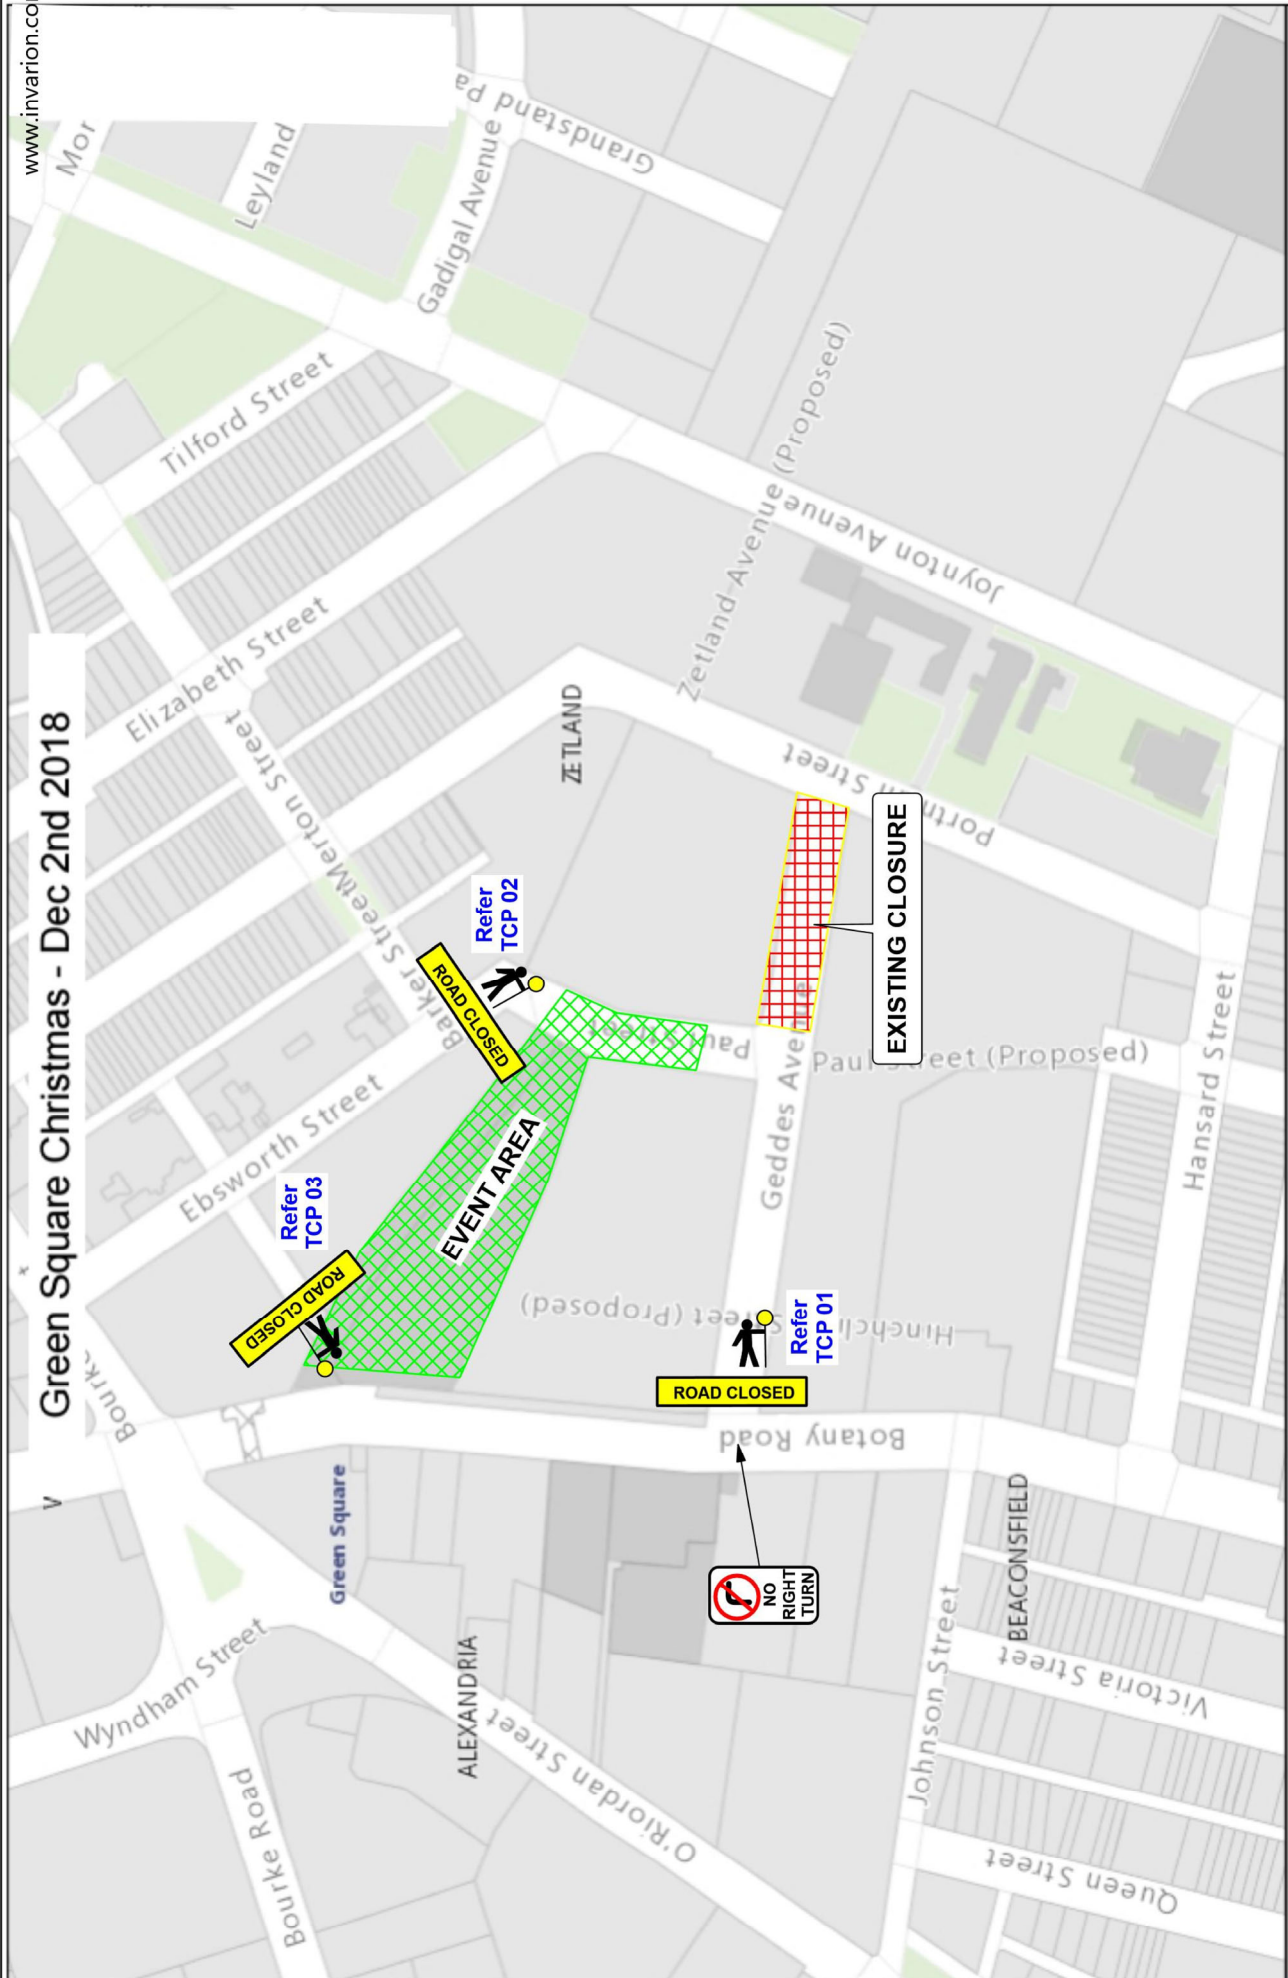

# Green Square Christmas - Dec 2nd 2018

300 Meters

150

75

1:3,000 at A4  
05/10/2018

**CLOSURE OVERVIEW MAP**  
AS AT 8 Oct 2018

**City of Sydney**  
**CHRISTMAS at Greens Square**