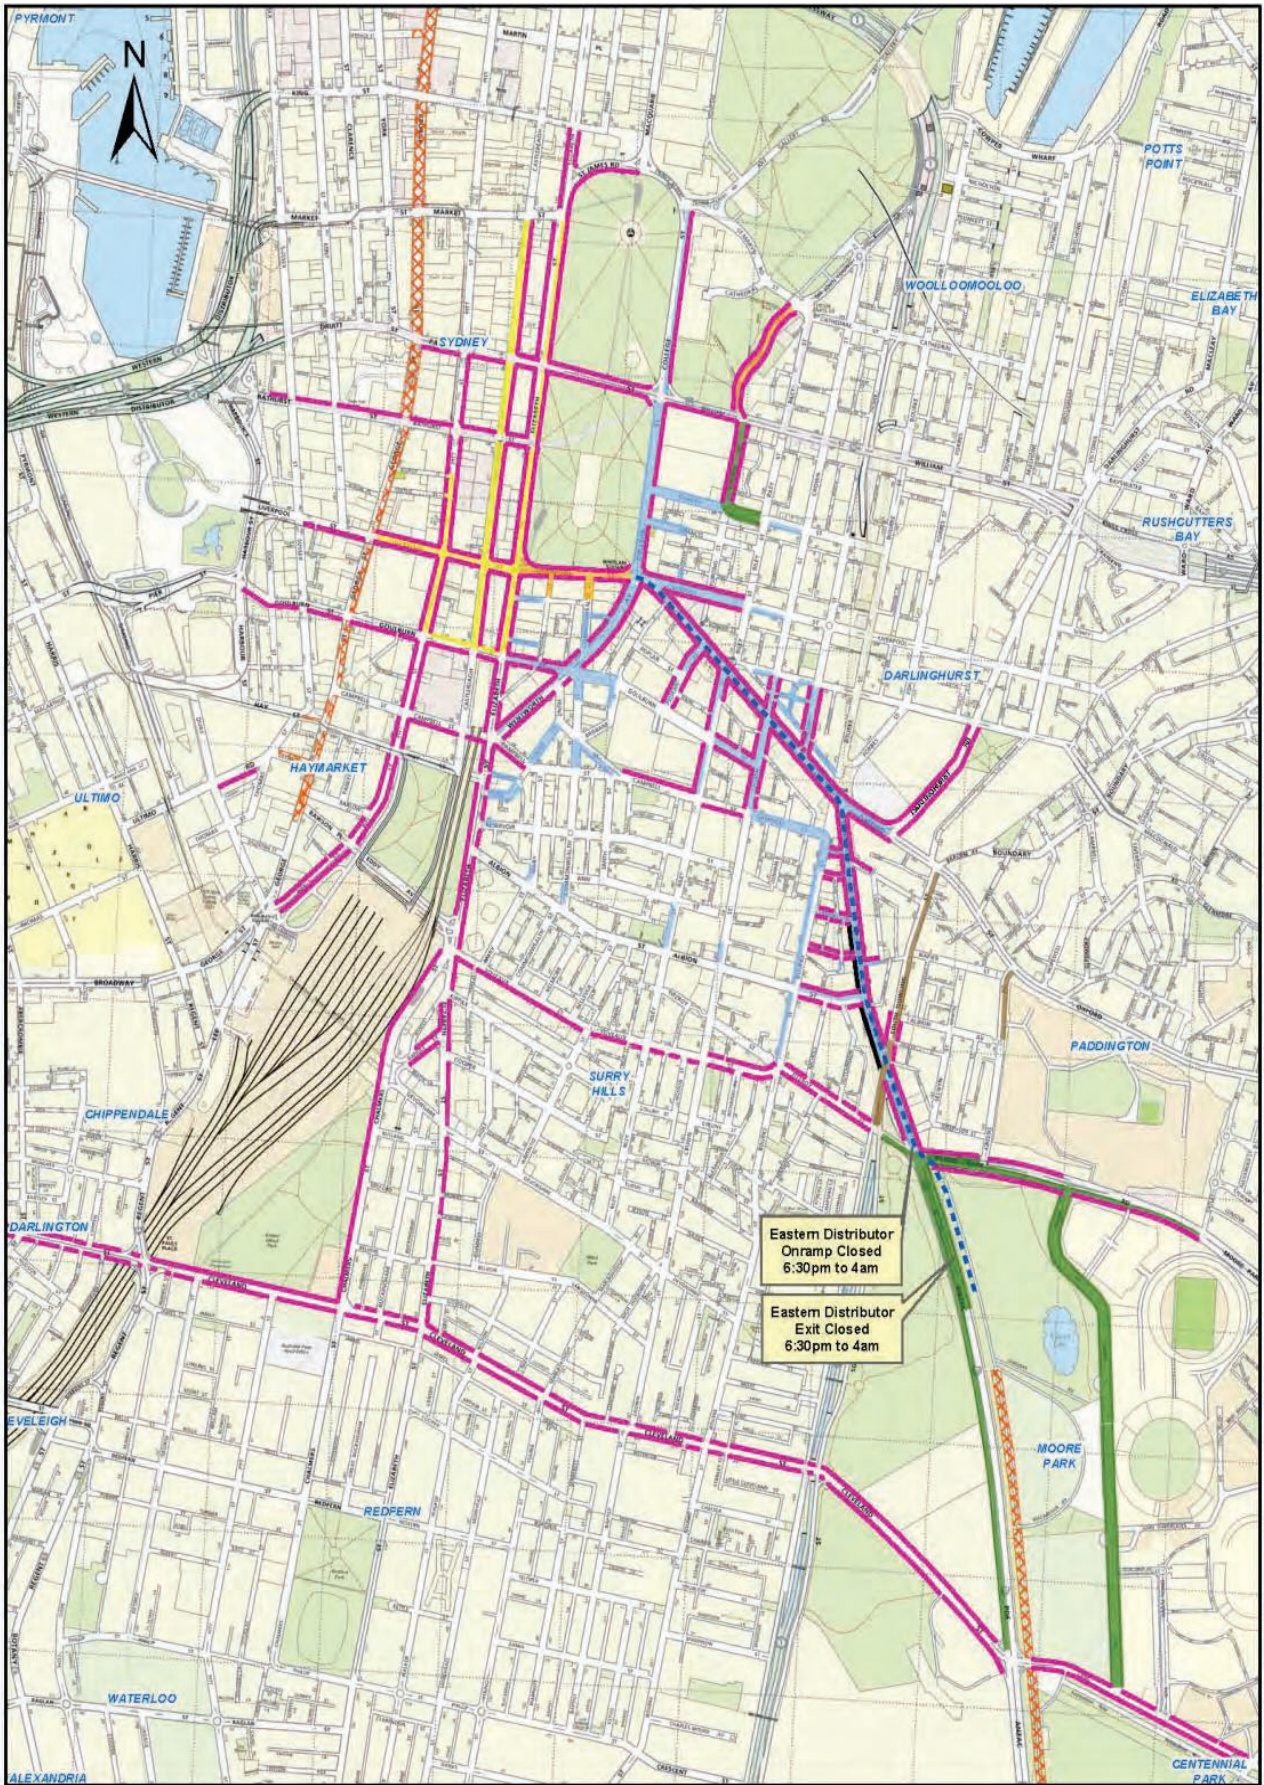

# Mardi Gras - Saturday 2 March 2019

## Road Closures & Special Event Clearways

Eastern Distributor  
Onramp Closed  
6:30pm to 4am

Eastern Distributor  
Exit Closed  
6:30pm to 4am

**Legend**

- Event Route
- Clearway 11pm 2 March to 4am 4 March
- Clearway 6am 3 March to 4am 4 March
- Road Closure from 3pm
- Road Closure from 5pm
- Road Closure from 6pm
- Road Closure from 6:30pm
- Road Closure from 8pm

**Light Rail Closures**  
NOTE: For Light Rail Closure update, please go to <http://m.sydneycbd.nsw.gov.au>

0 0.1 0.2 0.4 0.6 0.8 1  
Kilometres

Map by Transport for NSW  
Base data © Copyright Melway Publishing 2016. Date Issued: November 2017  
(File: \ARCGIS.mxd\MardiGras RoadClosures\_SECs 2018.mxd)