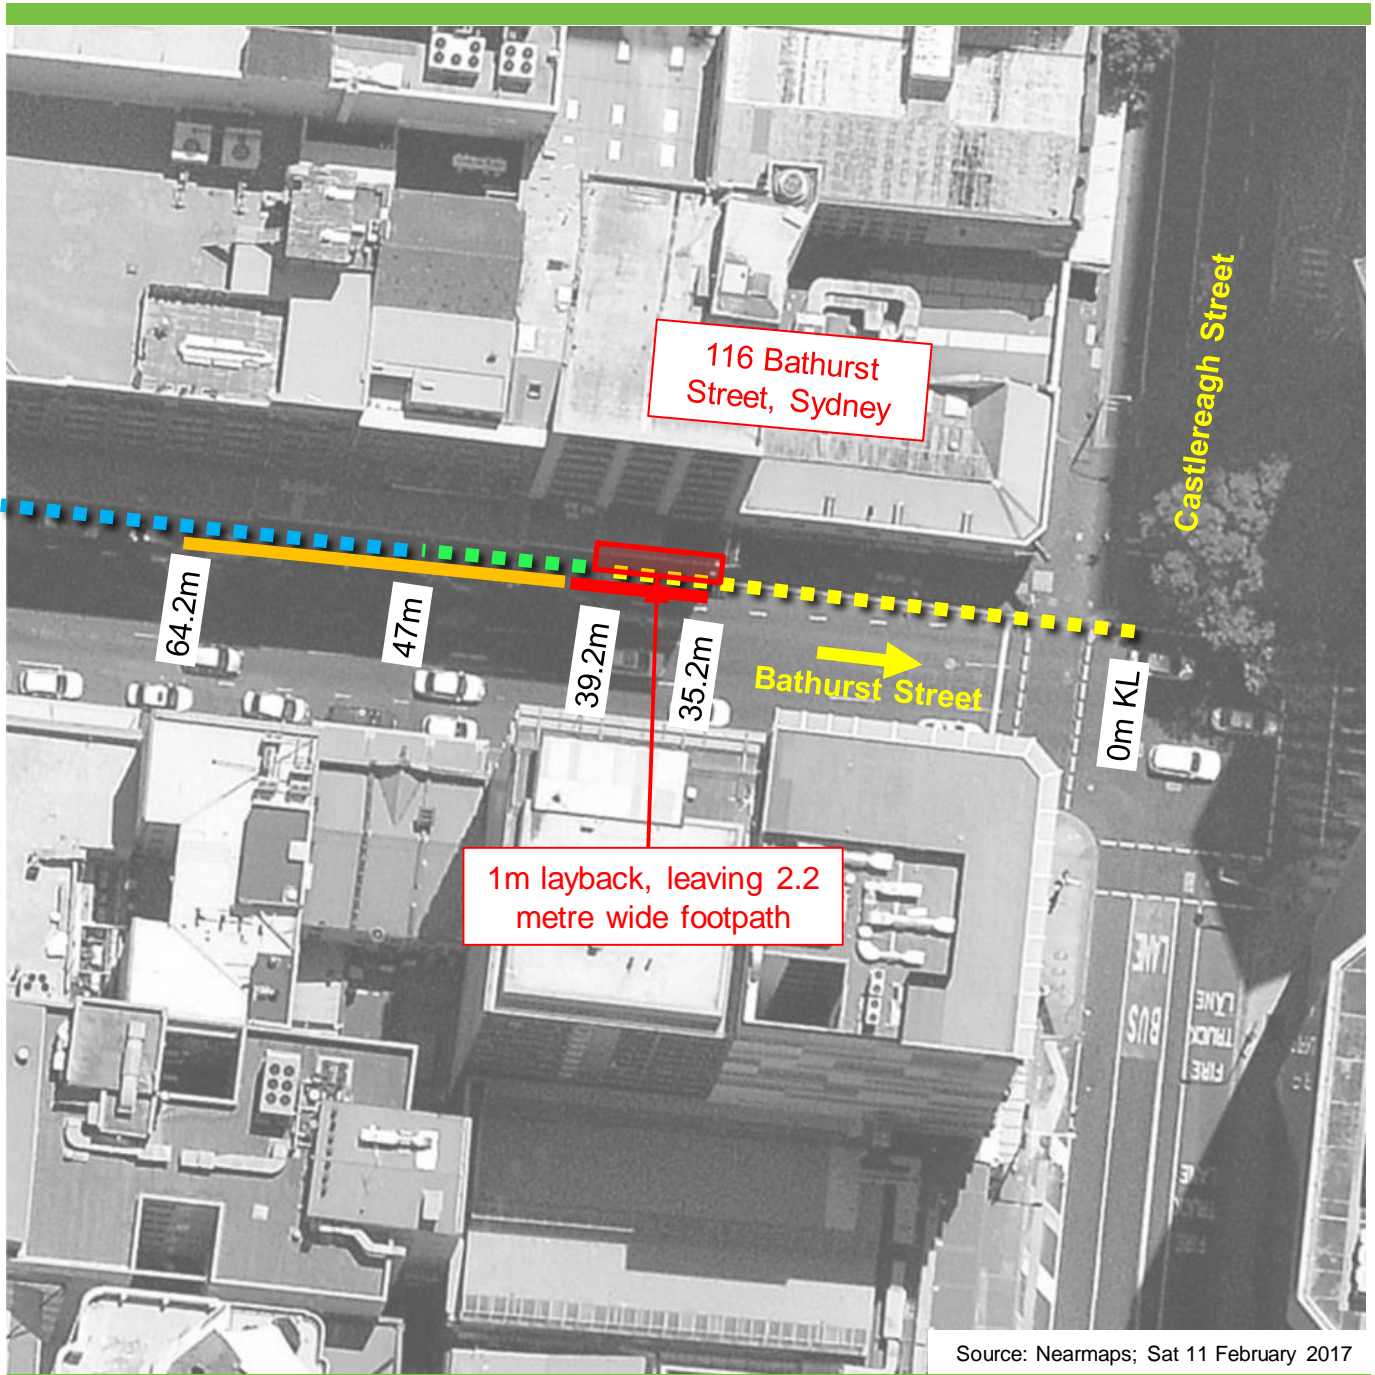

Bathurst Street, Sydney Proposed Works Zone

Existing

- ■ ■ "No Stopping"
- ■ ■ "1P Ticket 8am-6pm Mon-Fri" and "4P Ticket 6pm-10pm Mon-Fri 8am-10pm Sat, Sun and Public Holidays"
- ■ ■ "Loading Zone Ticket 7am-6pm Mon-Fri 7am-10am Sat" and "4P Ticket 6pm-10pm Mon-Fri 10am-10pm Sat 8am-10pm Sun and Public Holidays"

Proposed

- ■ ■ "Works Zone 7am-7pm Mon-Fri 7am-5pm Sat" and "No Stopping Other Times"
- ■ ■ "Works Zone 7am-7pm Mon-Fri 7am-5pm Sat" and "4P Ticket 7pm-10pm Mon-Fri 5pm-10pm Sat 8am-10pm Sun and Public Holidays"