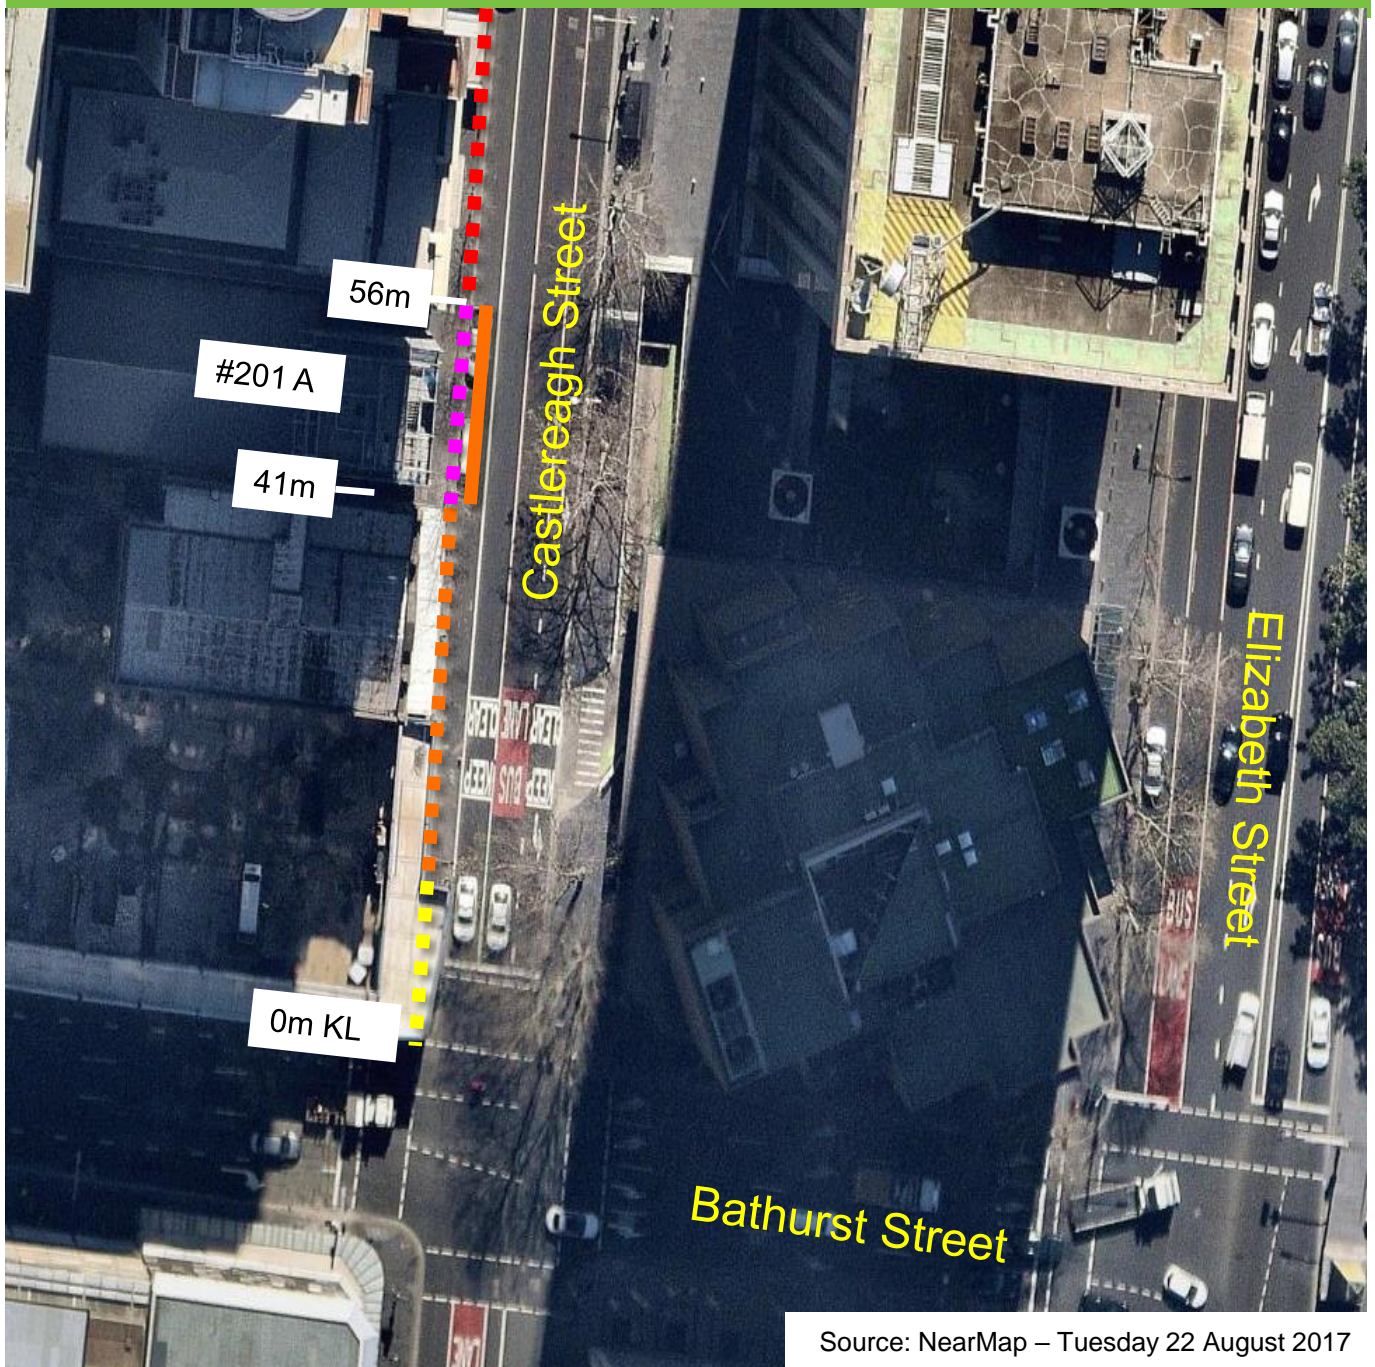

Castlereagh Street, Sydney Proposed Works Zone

Existing

-  "No Stopping"
-  "No Parking"
-  "Loading Zone 6am-6pm Mon-Fri 6am-10am Sat"
"Taxi Zone At Other Times"
-  "Works Zone 7am-7pm Mon-Fri 7am-5pm Sat"
"Taxi Zone At Other Times"

Proposed

-  "Works Zone 7am-7pm Mon-Fri
7am-5pm Sat"
"Taxi Zone At Other Times"