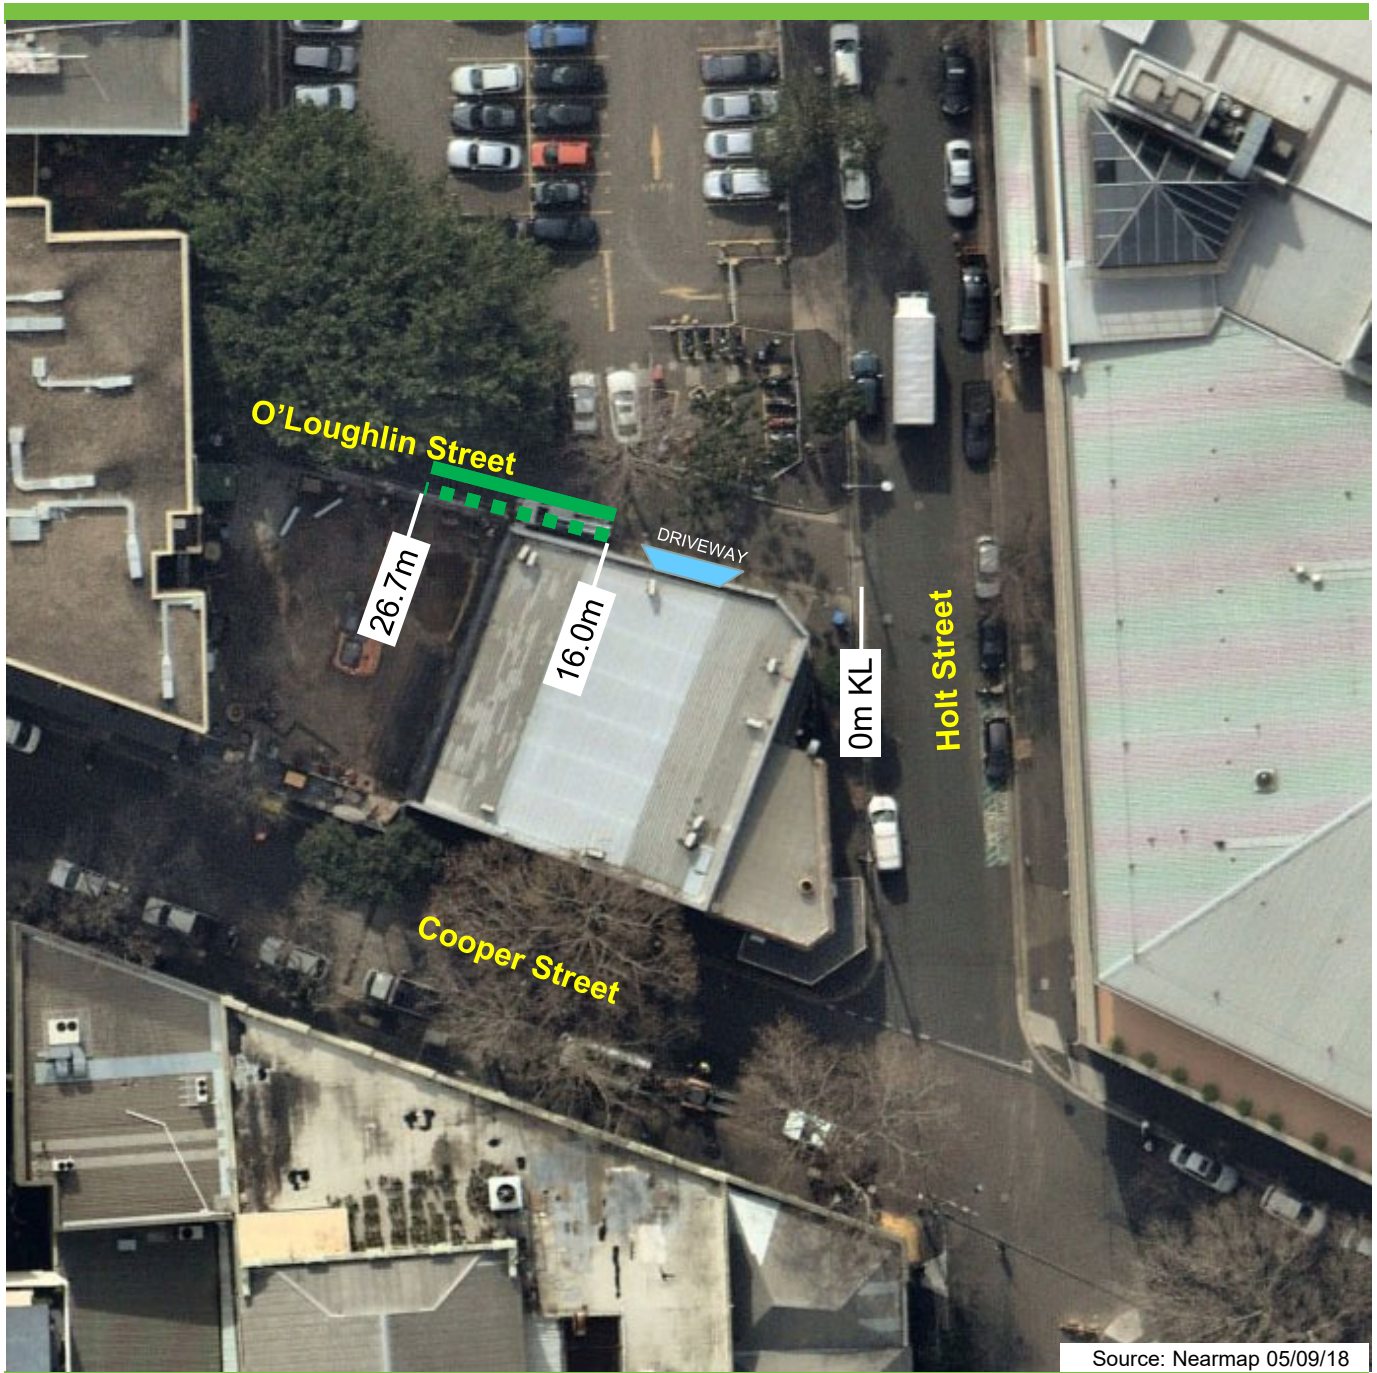

Proposal

O'Loughlin Street, Surry Hills Proposed Parking Changes

Existing

- ■ ■ "Loading Zone 8am-3pm Mon-Fri, 8.30am-12.30pm Sat"

Proposed

- "Loading Zone Ticket 8am-6pm Mon-Fri" and "4P-Ticket 6pm-10pm Mon-Fri, 8am-10pm Sat, Sun & Public Holidays"