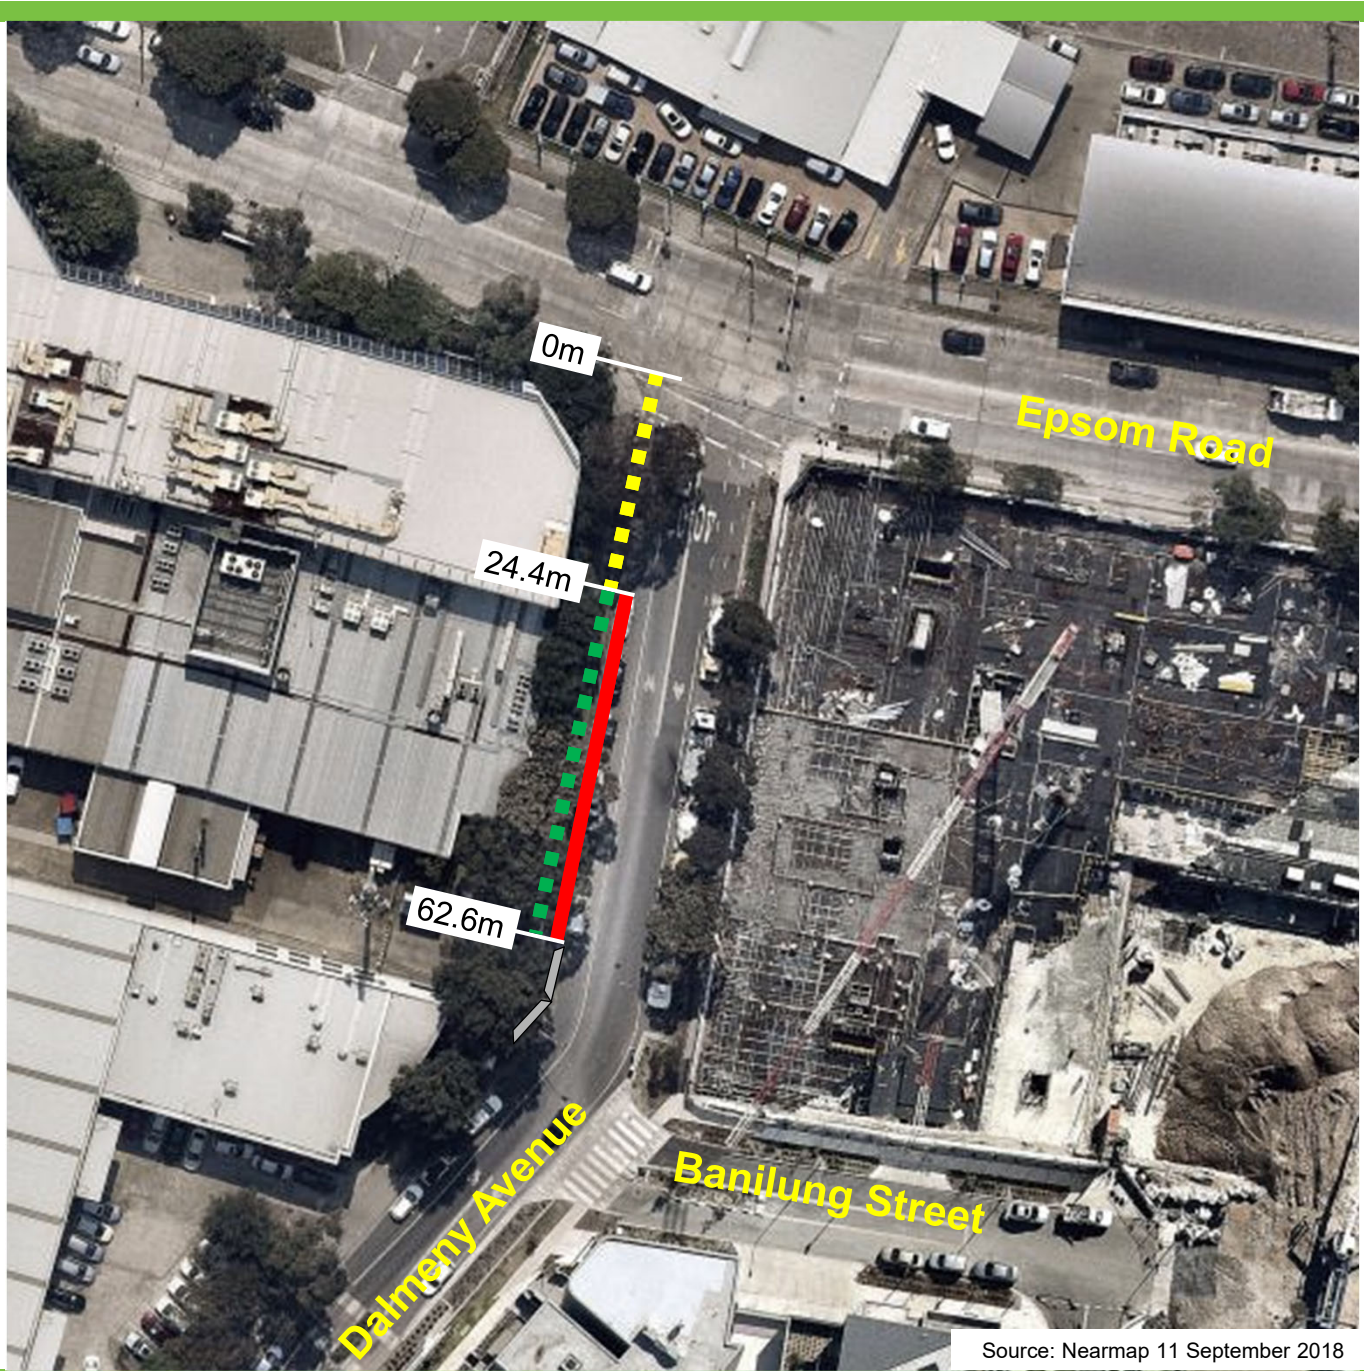

Proposal

Dalmeny Avenue, Rosebery Proposed parking changes

Existing

-  "No Stopping"
-  Unrestricted

Proposed

-  "No Parking 7am-10am Mon-Fri"