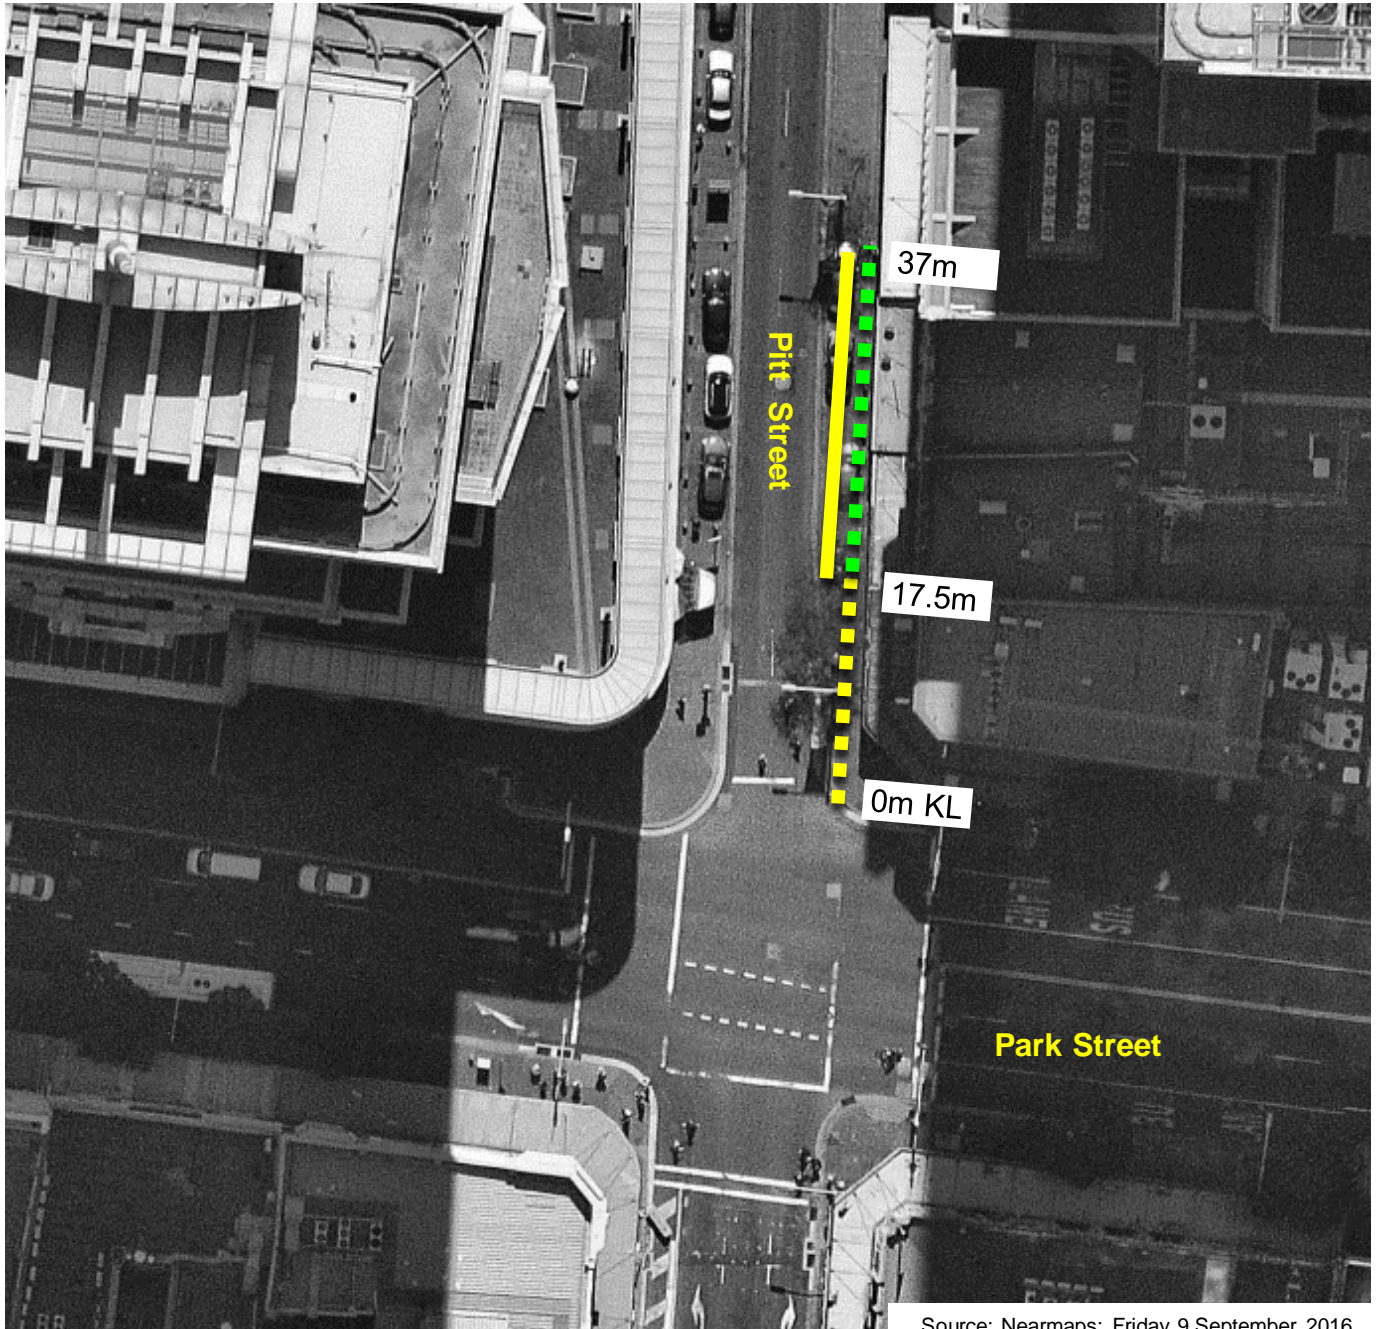

Pitt Street, Sydney Proposed Parking Changes

Existing

-  "No Stopping"
-  "No Stopping 7am-6pm Mon-Fri, 7am-1pm Sat
4P Ticket 6pm-10pm Mon-Fri 1pm - 10pm Sat
8am-10pm Sun & Public Holidays"

Proposed

-  "No Stopping"