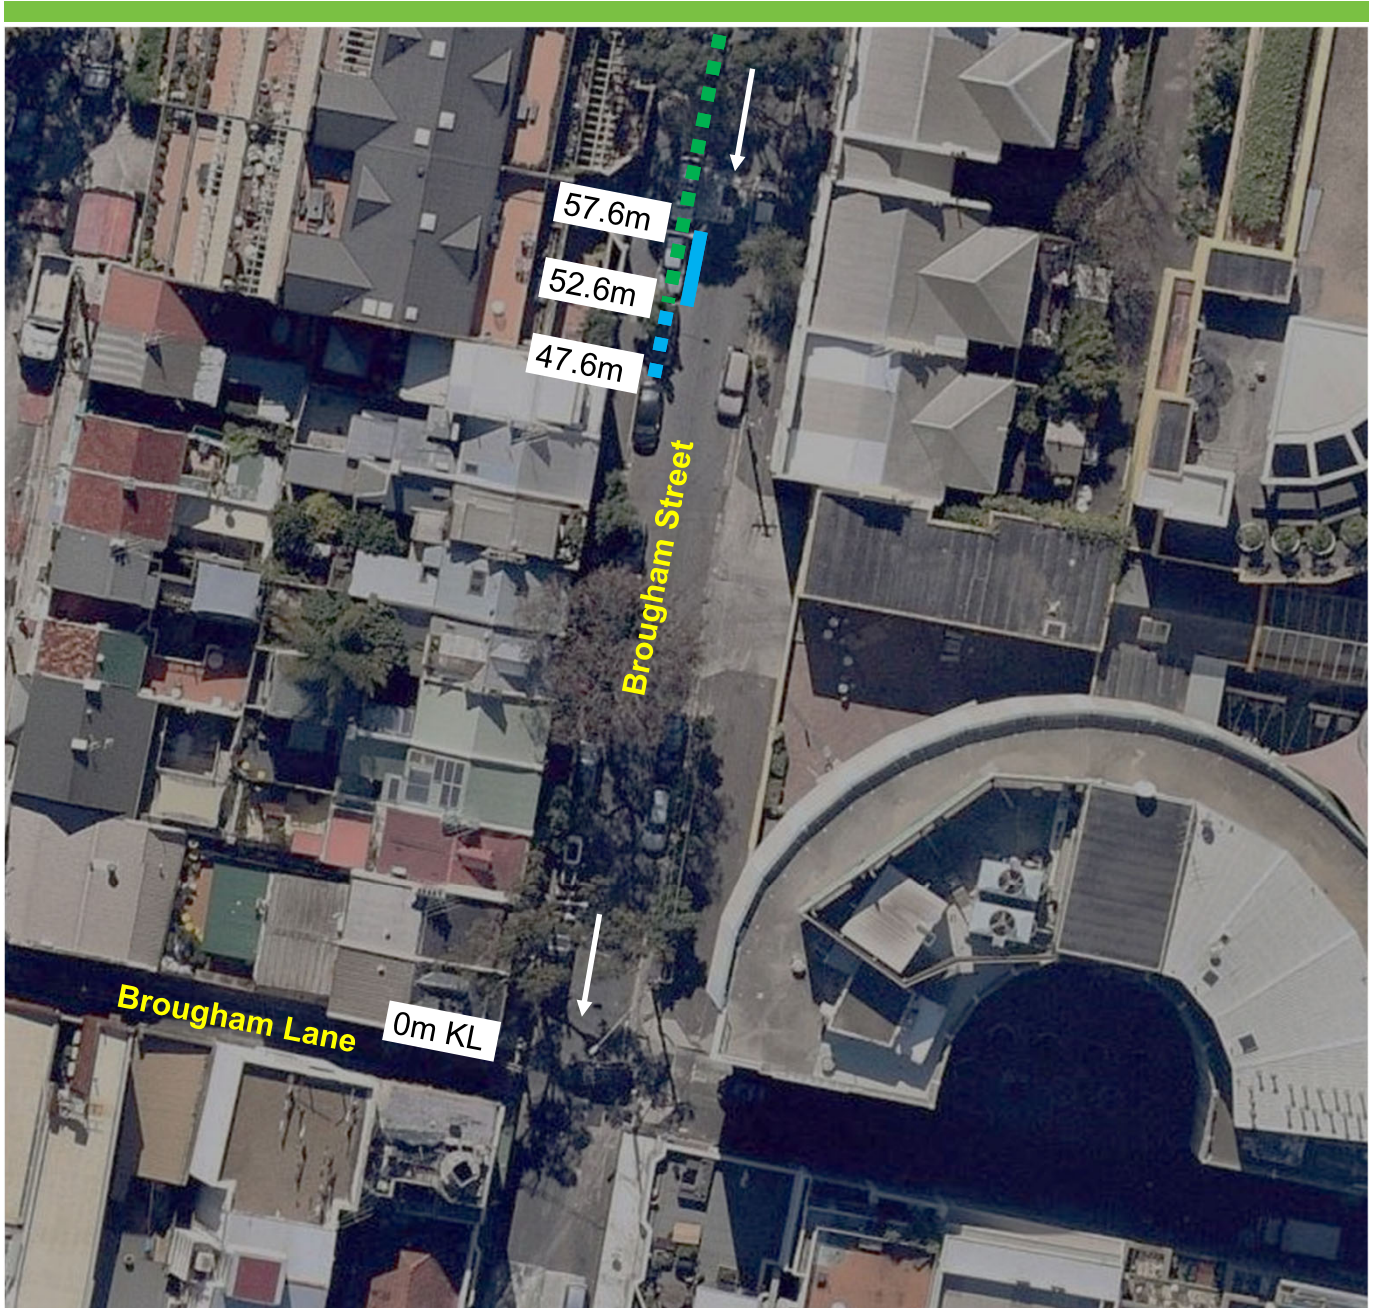

Brougham Street, Woolloomooloo Proposed parking changes

Source: Nearmap – 18 August 2018

Existing

- ■ ■ "2P 8am-6pm Mon-Fri, Permit Holders Excepted Area 28"
- ■ ■ "No Parking Authorised Car Share Vehicles Excepted Zone GG"

Proposed

- ■ ■ "No Parking Authorised Car Share Vehicles Excepted Zone CND"