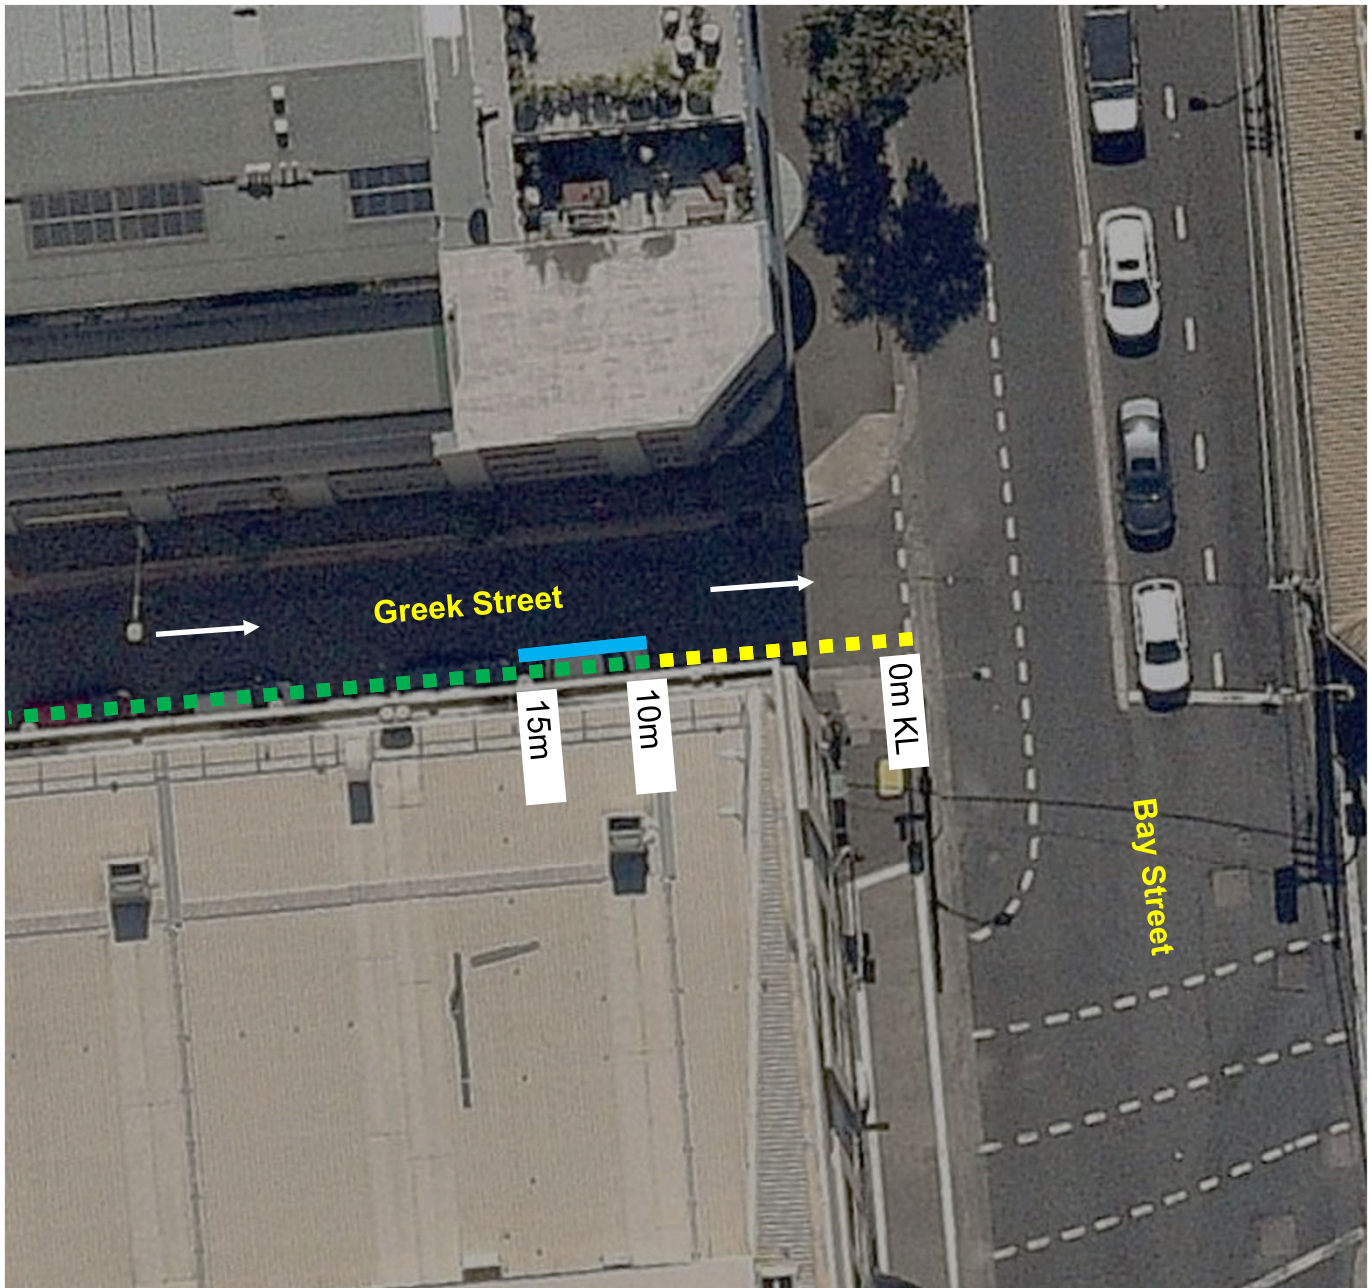

Greek Street, Glebe Proposed parking changes

Source: Nearmap – 18 August 2018

Existing

-  "No Stopping"
-  "1P 8.30am-6pm Mon-Fri"

Proposed

-  "No Parking Authorised Car Share Vehicles Excepted Zone CND"