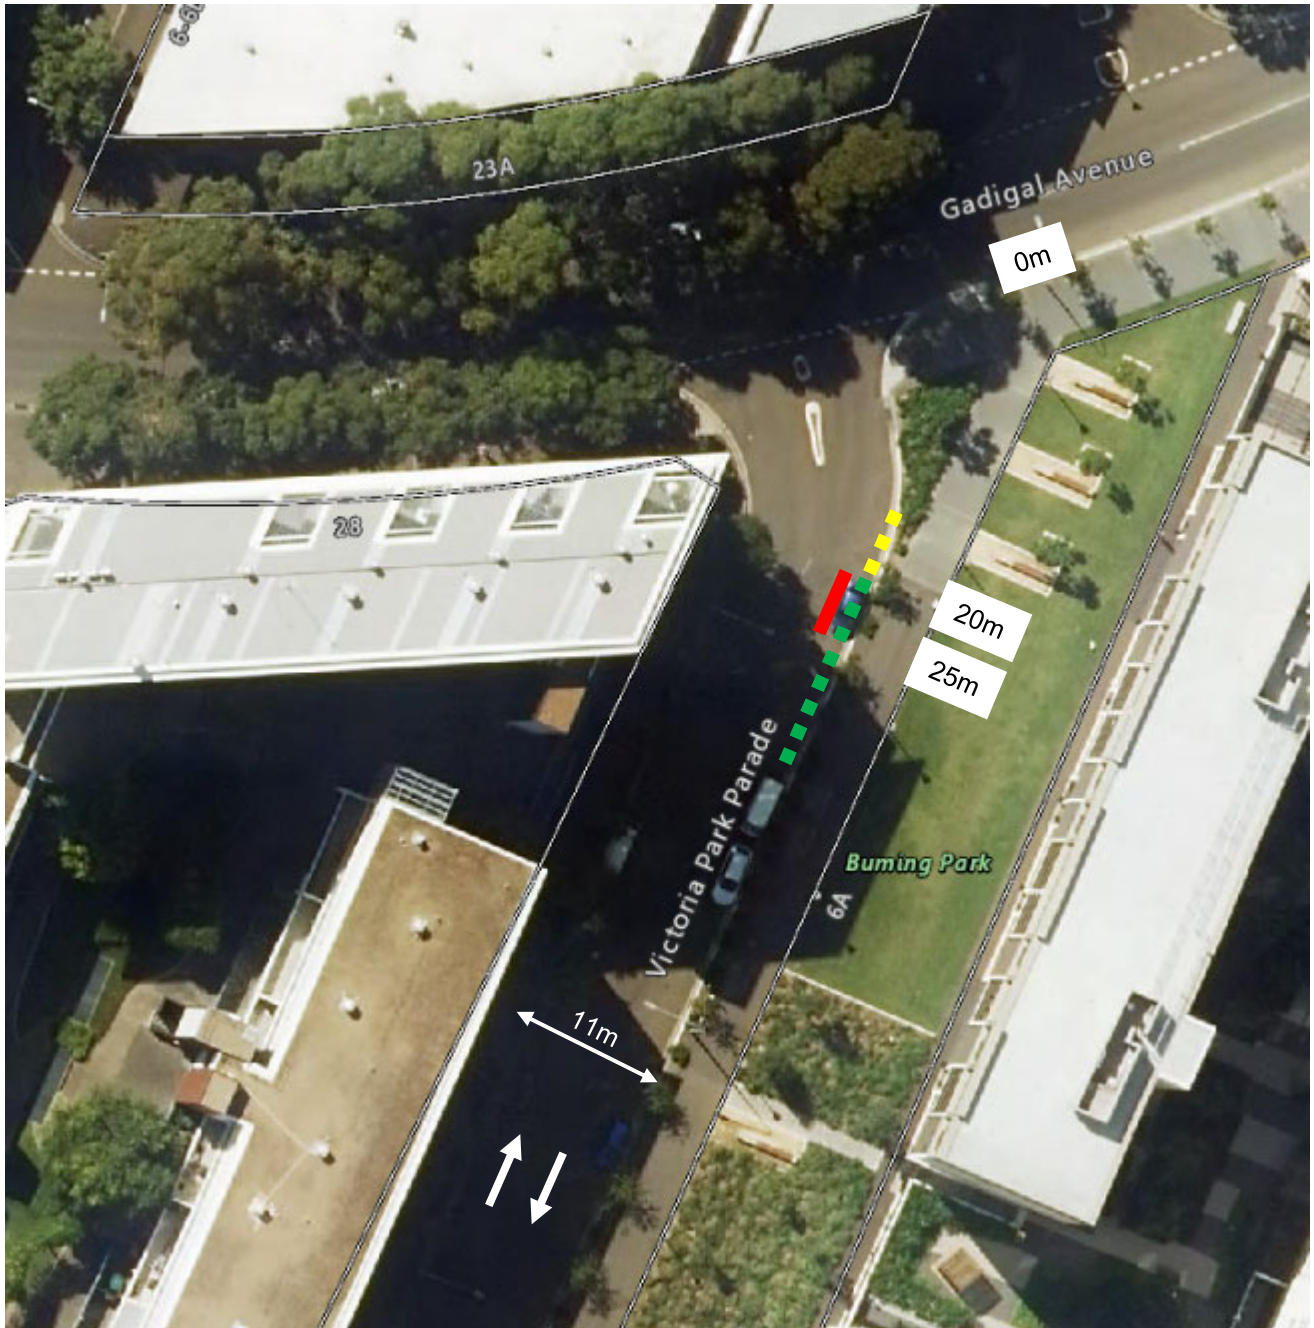

Victoria Park Parade, Zetland Proposed parking changes

Existing

- ■ ■ "4P 8am-6pm Mon-Fri"
- - - "No Stopping"

Proposed

- "No Parking Authorised Car Share Vehicles Excepted Zone GG"