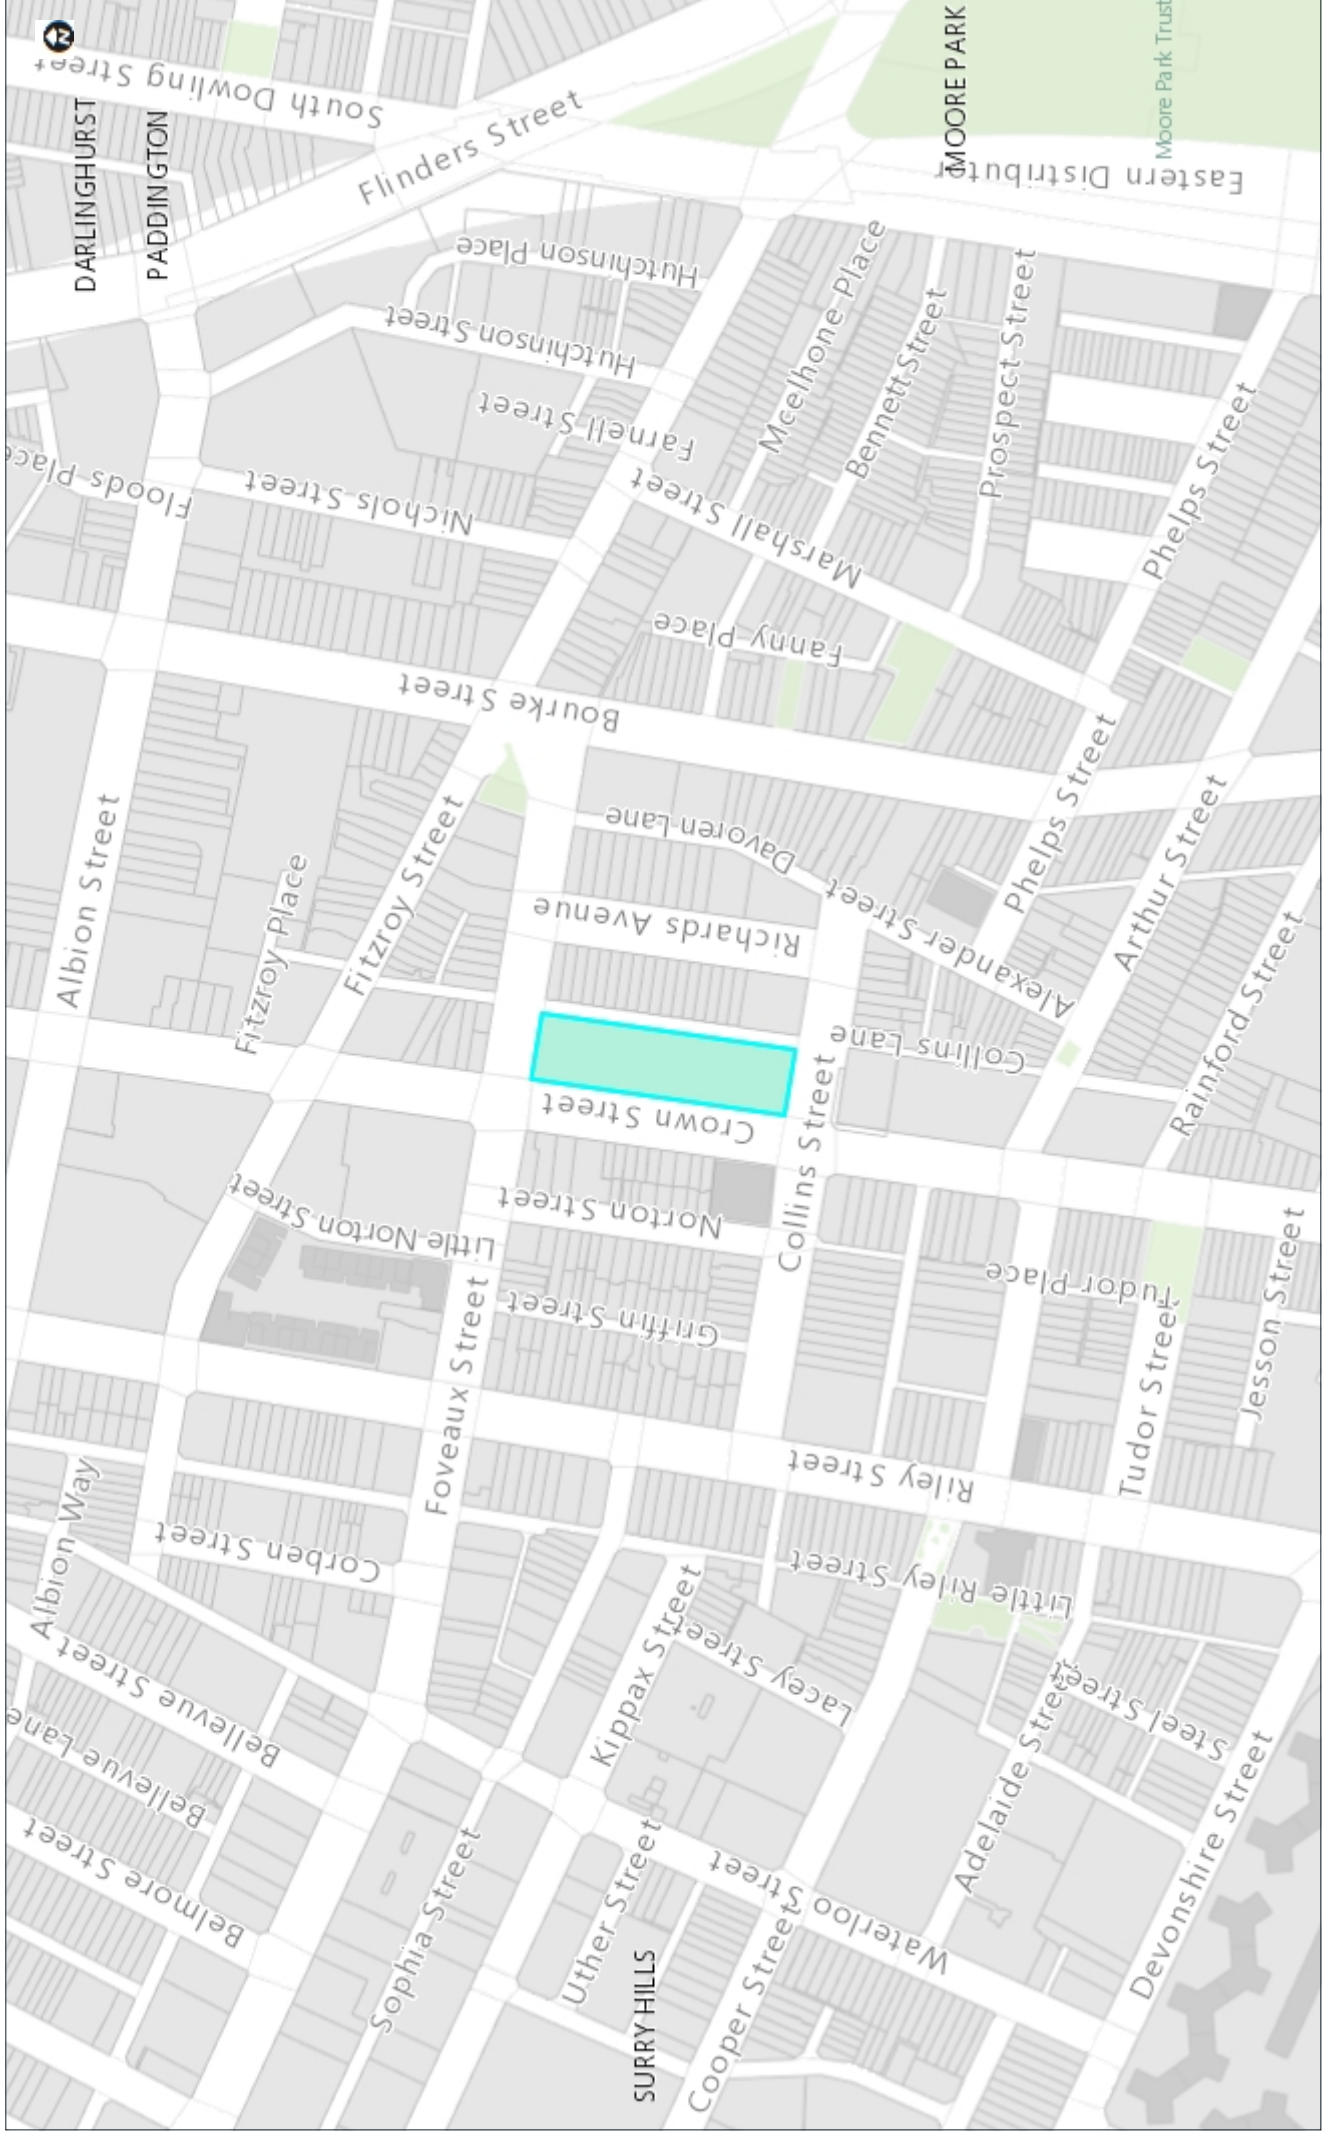

Shannon Reserve Location Plan

1:3000 at A4

Date: 20-Dec-18
A4 1:3,000