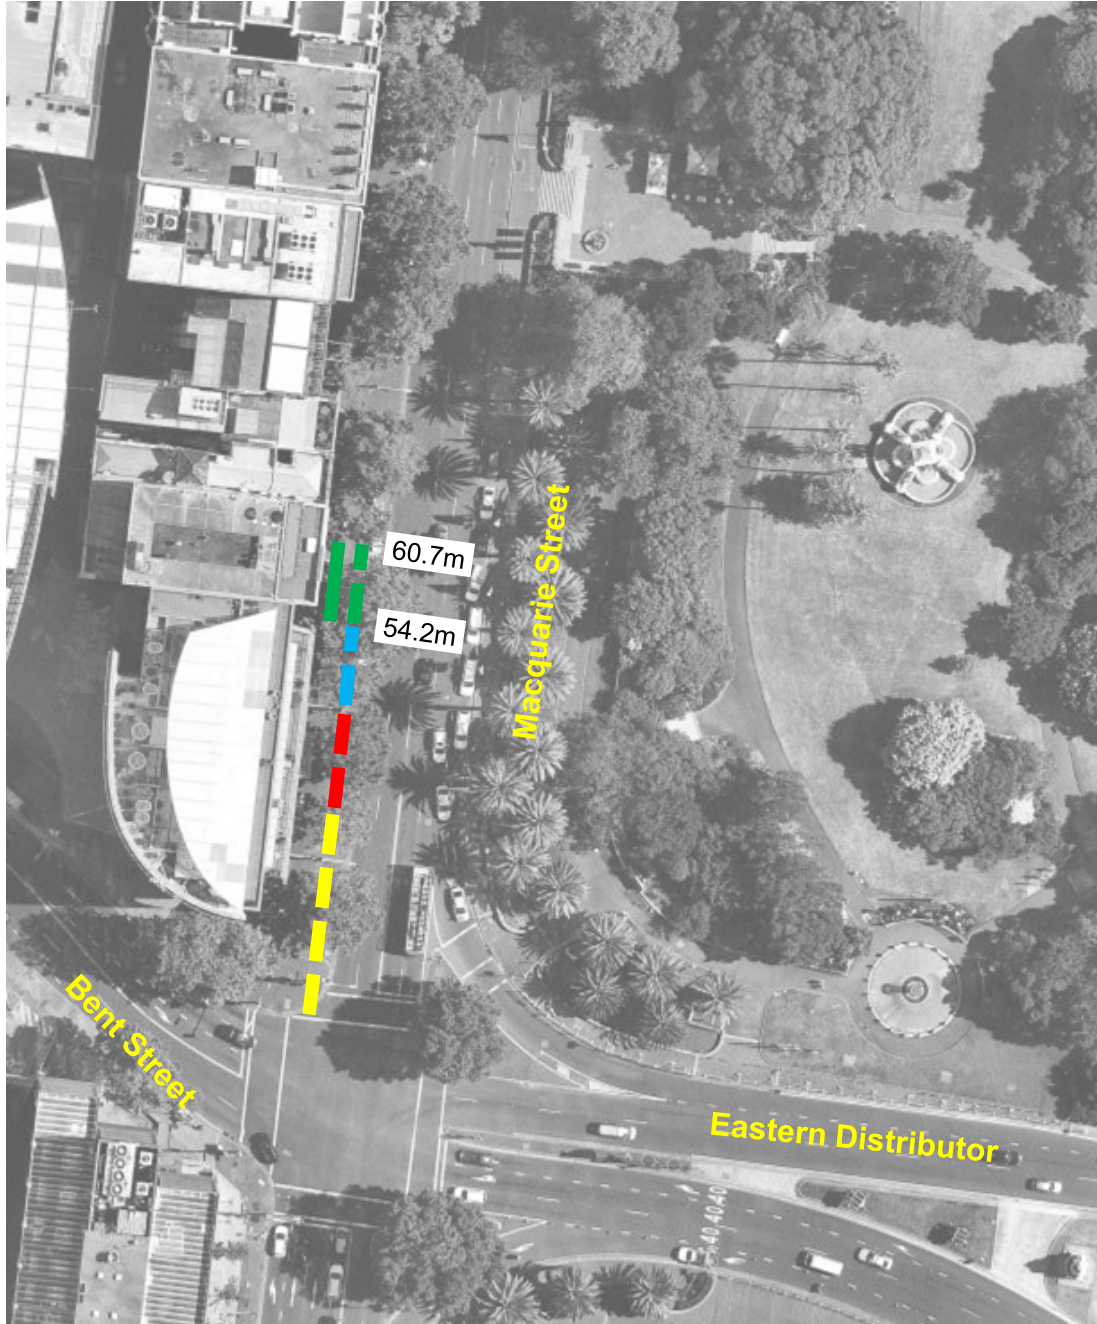

## Macquarie Street, Sydney Proposed parking changes

### Existing

-  No Stopping
-  No Stopping 6.30am-6.30pm Mon-Fri  
No Parking Other Times
-  Disability Parking
-  No Parking 8am-6pm Mon-Fri Consular Vehicles Excepted  
4P Ticket 6pm-10pm Mon-Fri 8am-10pm Sat Sun & Public Holidays

### Proposed

-  No Parking 7am-7pm Mon-Fri Consular Vehicles Excepted  
4P Ticket 7pm-10pm Mon-Fri 8am-10pm Sat Sun & Public Holidays