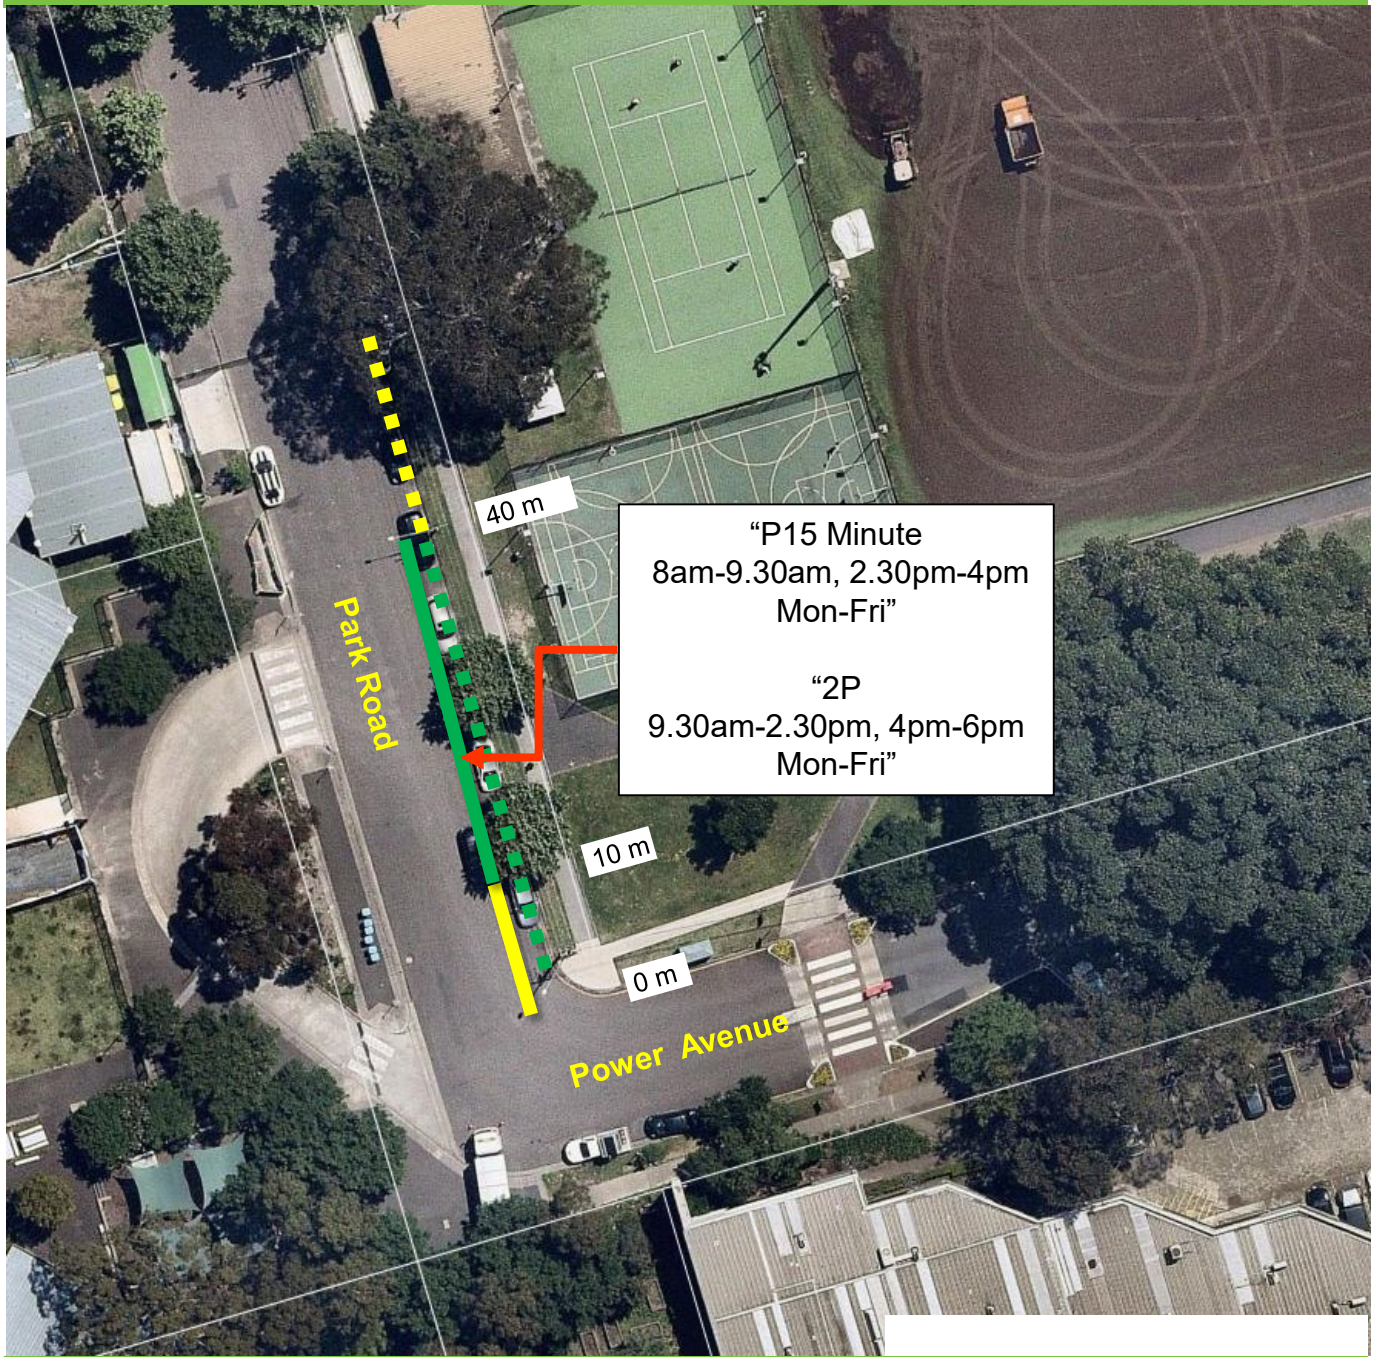

## Park Road, Alexandria Proposed parking changes

### Existing

 Unrestricted Parking

### Proposed

 "No Stopping"

 "P15 Minute  
8am-9.30am, 2.30pm-4pm Mon-Fri"

 "2P  
9.30am-2.30pm, 4pm-6pm Mon-Fri"