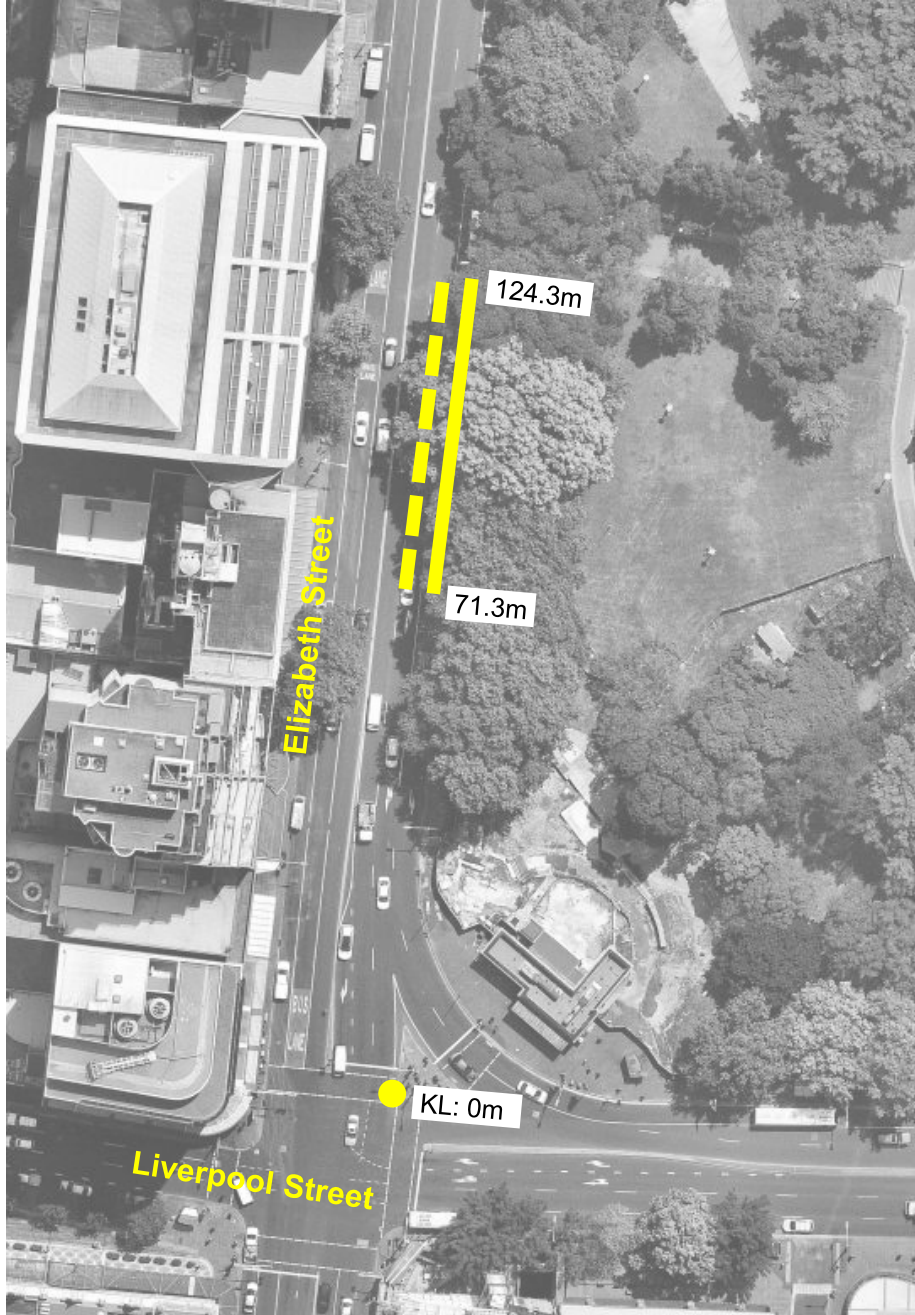

## Elizabeth Street, Sydney Proposed parking changes

### Existing

Bus Lane 6am-8pm Mon-Fri 10am-6pm  
Sat Sun & Public Holidays  
4P Ticket 6am-10am Sat Sun & Public  
Holidays  
Taxi Zone Other Times

### Proposed

Bus Lane 6am-8pm Mon-Fri 10am-6pm  
Sat Sun & Public Holidays  
Taxi Zone Other Times