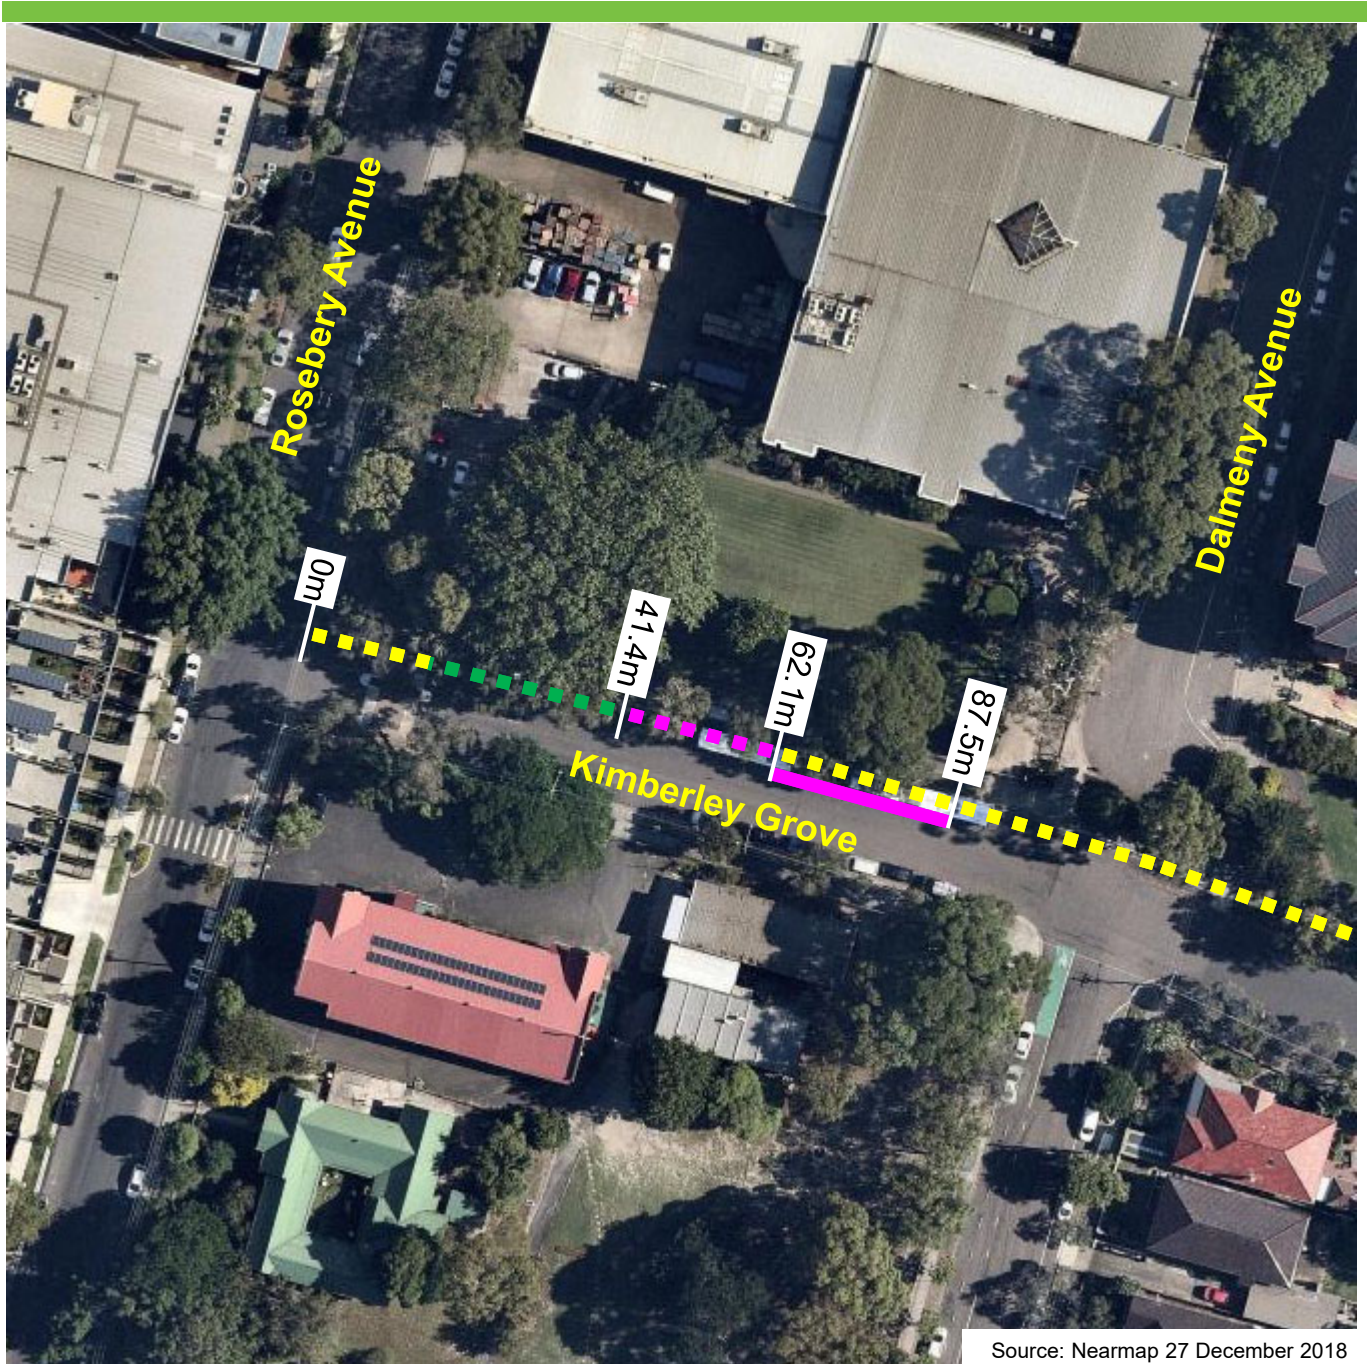

# Proposal

Kimberley Grove, Rosebery  
Proposed parking changes

## Existing

- ■ ■ "No Stopping"
- ■ ■ Unrestricted
- ■ ■ "Bus Zone"

## Proposed

- ■ ■ "Bus Zone"