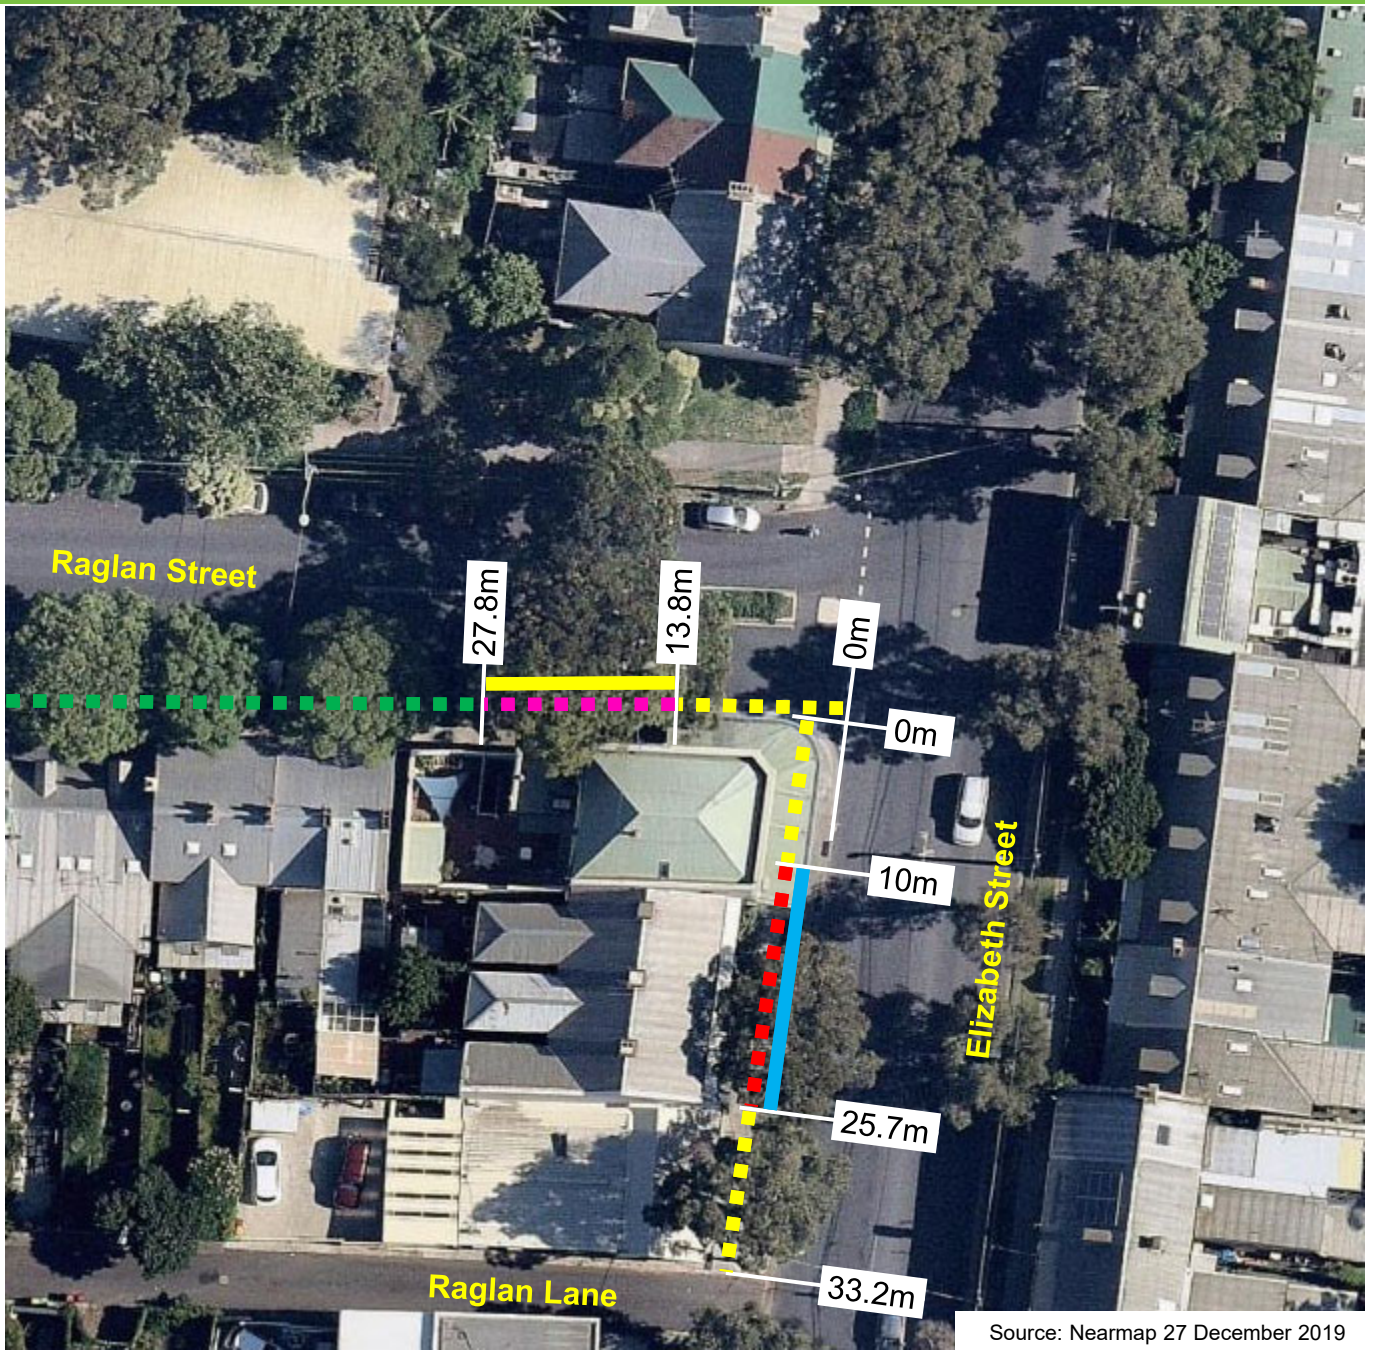

## Elizabeth Street and Raglan Street, Waterloo Proposed Parking Changes

### Existing

- ■ ■ "No Stopping"
- ■ ■ "No Parking 7am-9am, 4pm-6pm Mon-Fri"
- ■ ■ "No Parking 9am-10am, 2pm-3pm Mon-Fri, Buses Excepted 15 Minute Limit"
- ■ ■ "2P 8am-6pm Mon-Fri, PHE Area 41"

### Proposed

- ■ ■ "No Stopping"
- ■ ■ "No Parking 7am-10am, 2pm-6pm Mon-Fri, Buses Excepted 15 Minute Limit"