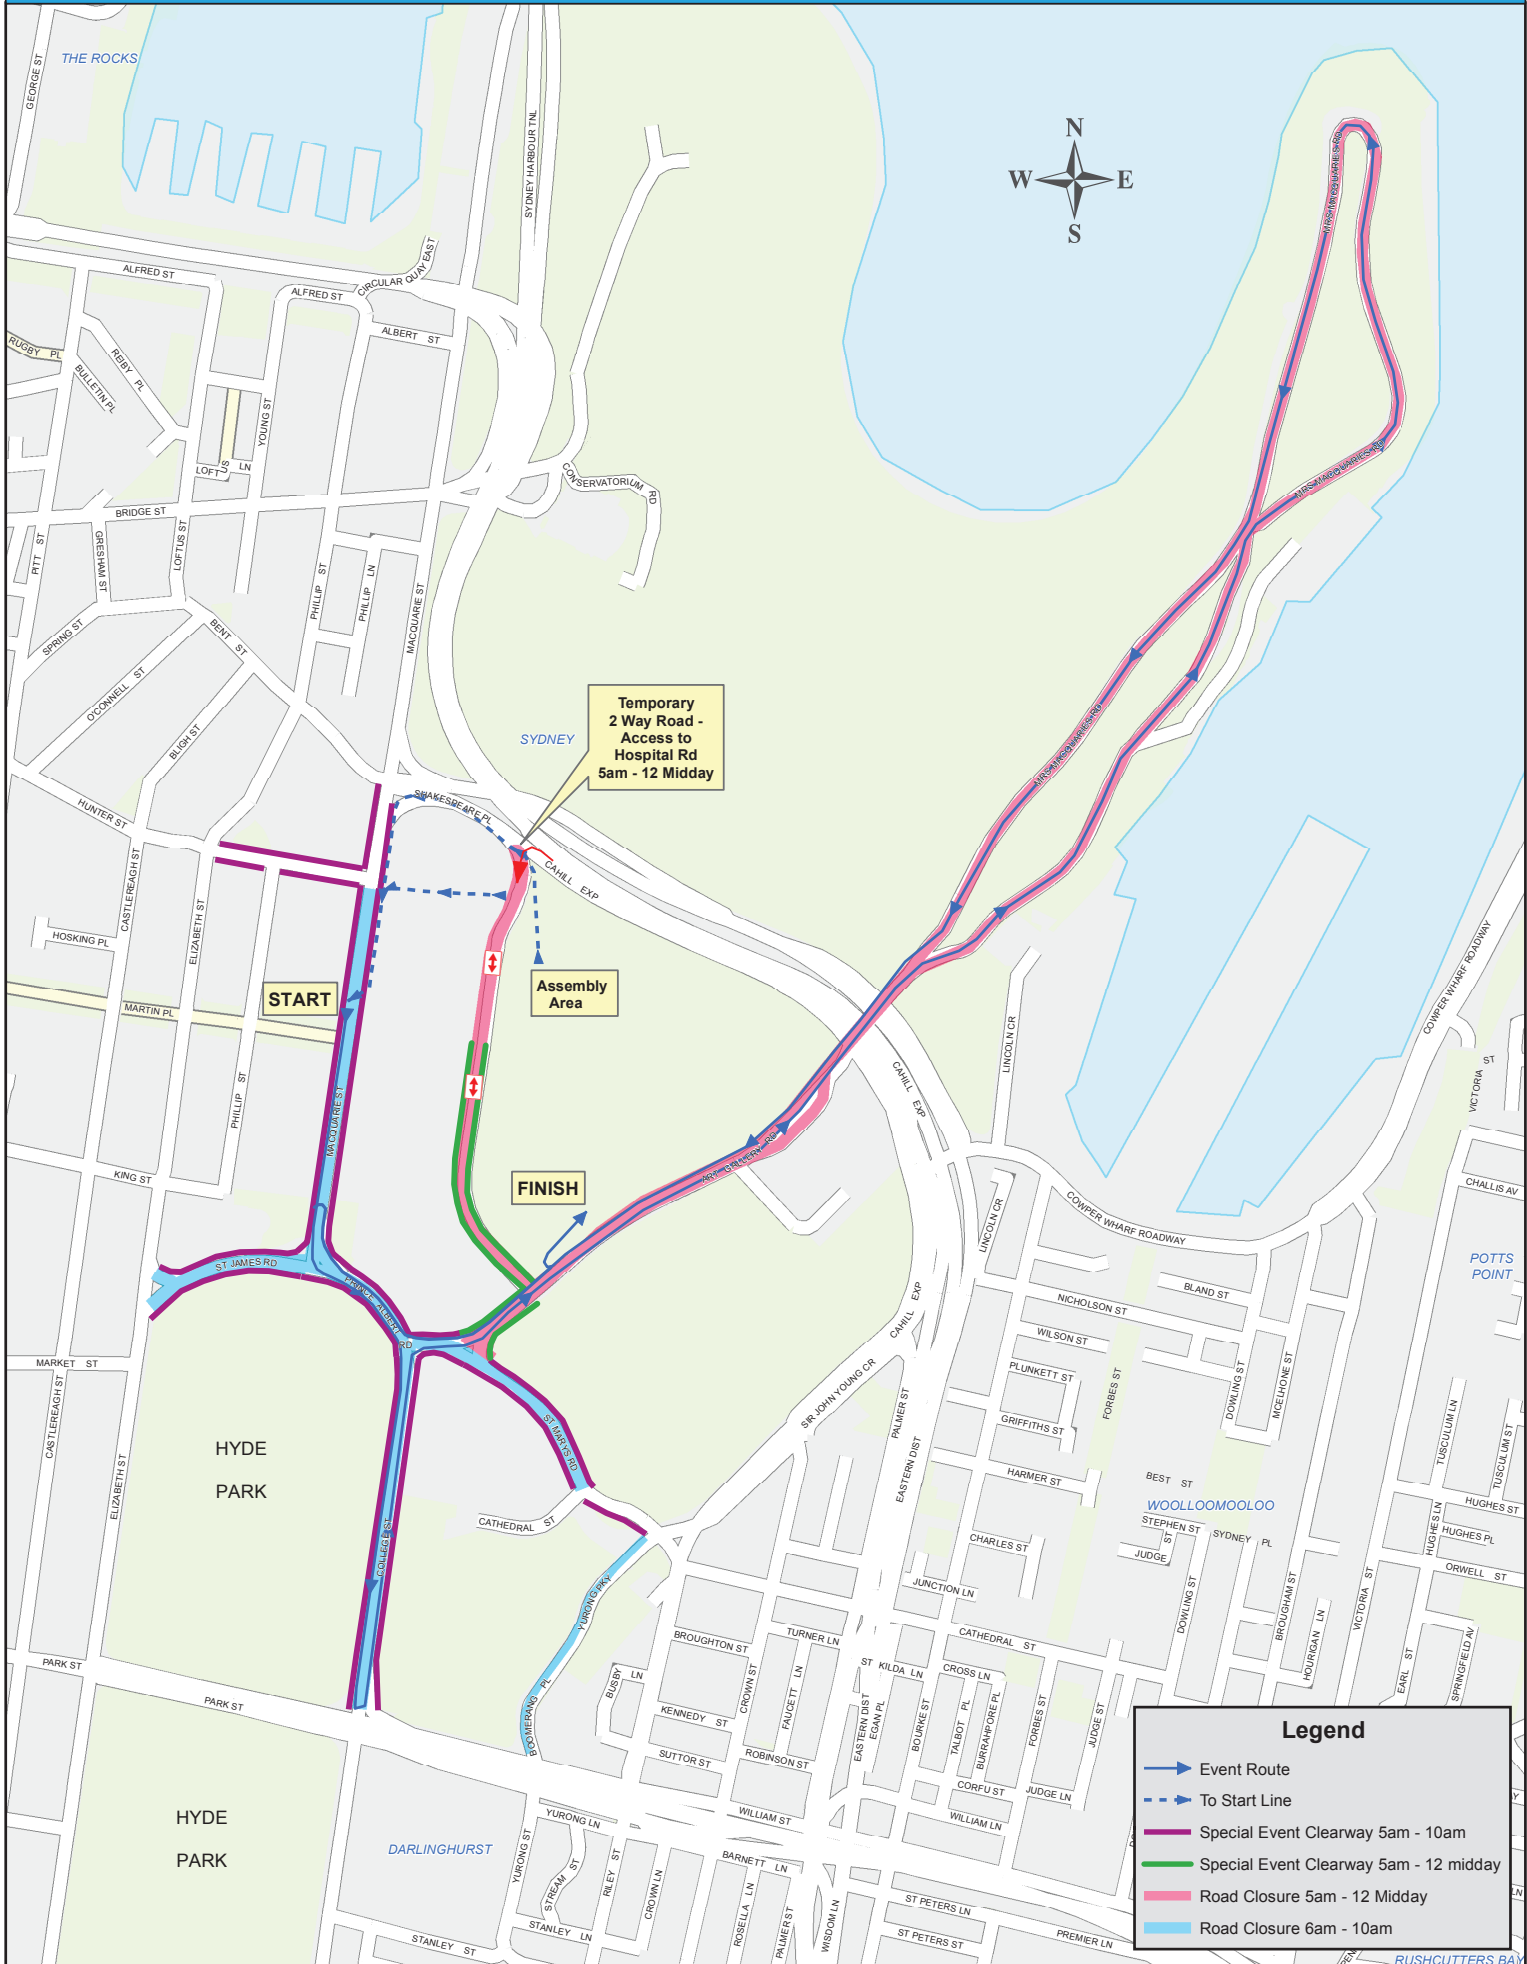

Mother's Day Classic Fun Run / Walk - Sun 12 May 2019

Road Closures & Special Event Clearways

Temporary 2 Way Road - Access to Hospital Rd 5am - 12 Midday

START

Assembly Area

FINISH

Legend

- Event Route
- To Start Line
- Special Event Clearway 5am - 10am
- Special Event Clearway 5am - 12 midday
- Road Closure 5am - 12 Midday
- Road Closure 6am - 10am