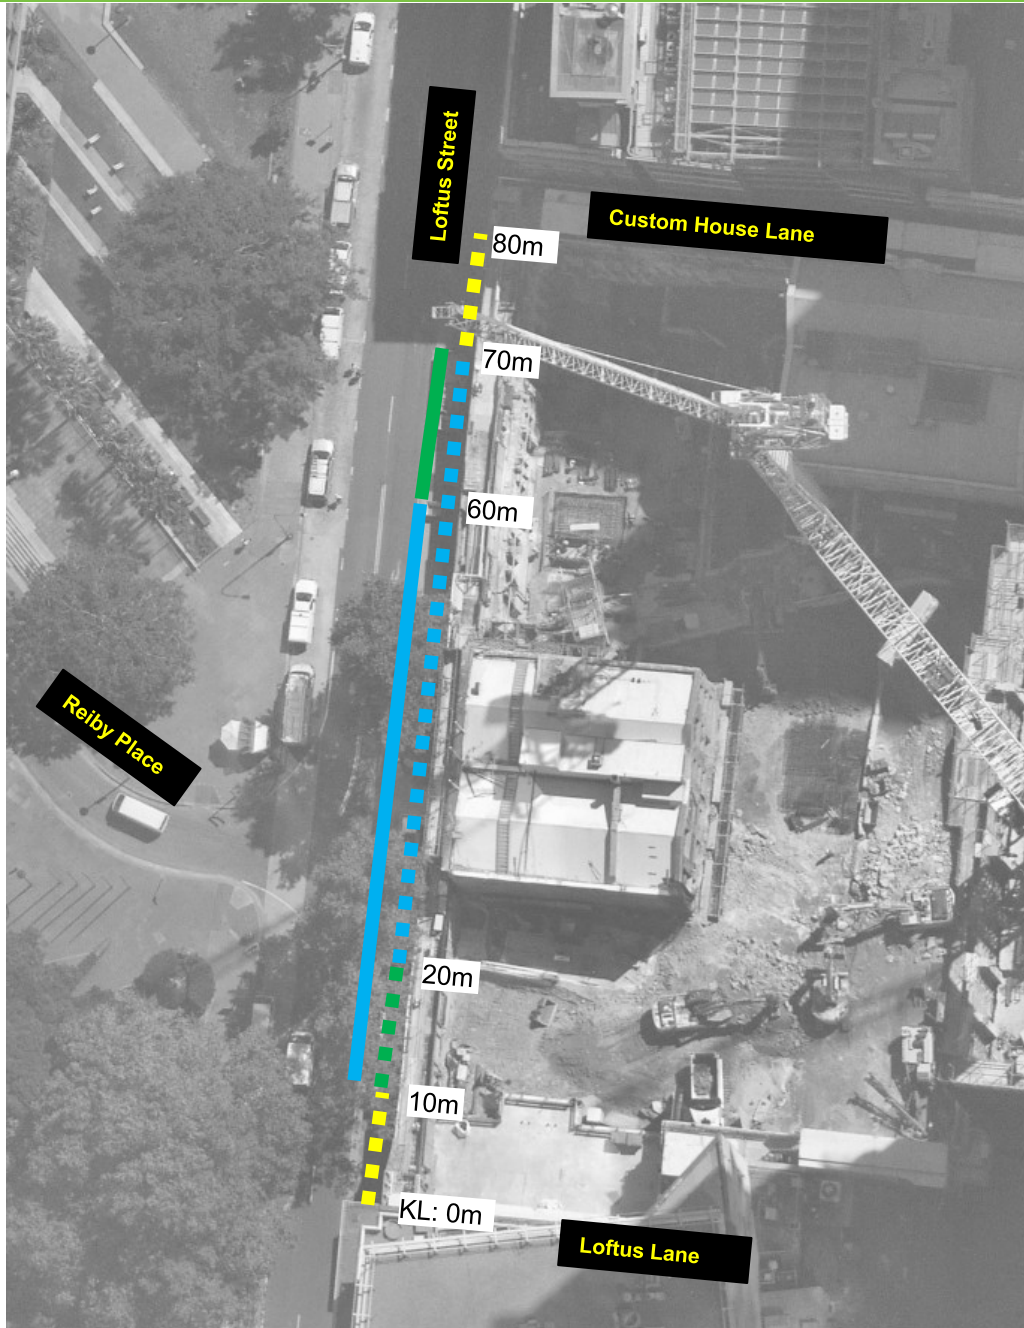

Loftus Street, Sydney Proposed Works Zone

Existing

No Stopping

Loading Zone Ticket 6am-6pm Mon-Fri 6am-10am Sat, 4P Ticket 6pm-12am Mon-Fri 10am-10pm Sat 8am-10pm Sun & Public Holidays

Works Zone 7am-7pm Mon-Fri 7am-5pm Sat, 4P Ticket 7pm-12am Mon-Fri 5pm-10pm Sat 8am-10pm Sun & Public Holidays

Proposed

Loading Zone Ticket 6am-6pm Mon-Fri 6am-10am Sat, 4P Ticket 6pm-12am Mon-Fri 10am-10pm Sat 8am-10pm Sun & Public Holidays

Works Zone 7am-7pm Mon-Fri 7am-5pm Sat, 4P Ticket 7pm-12am Mon-Fri 5pm-10pm Sat 8am-10pm Sun & Public Holidays