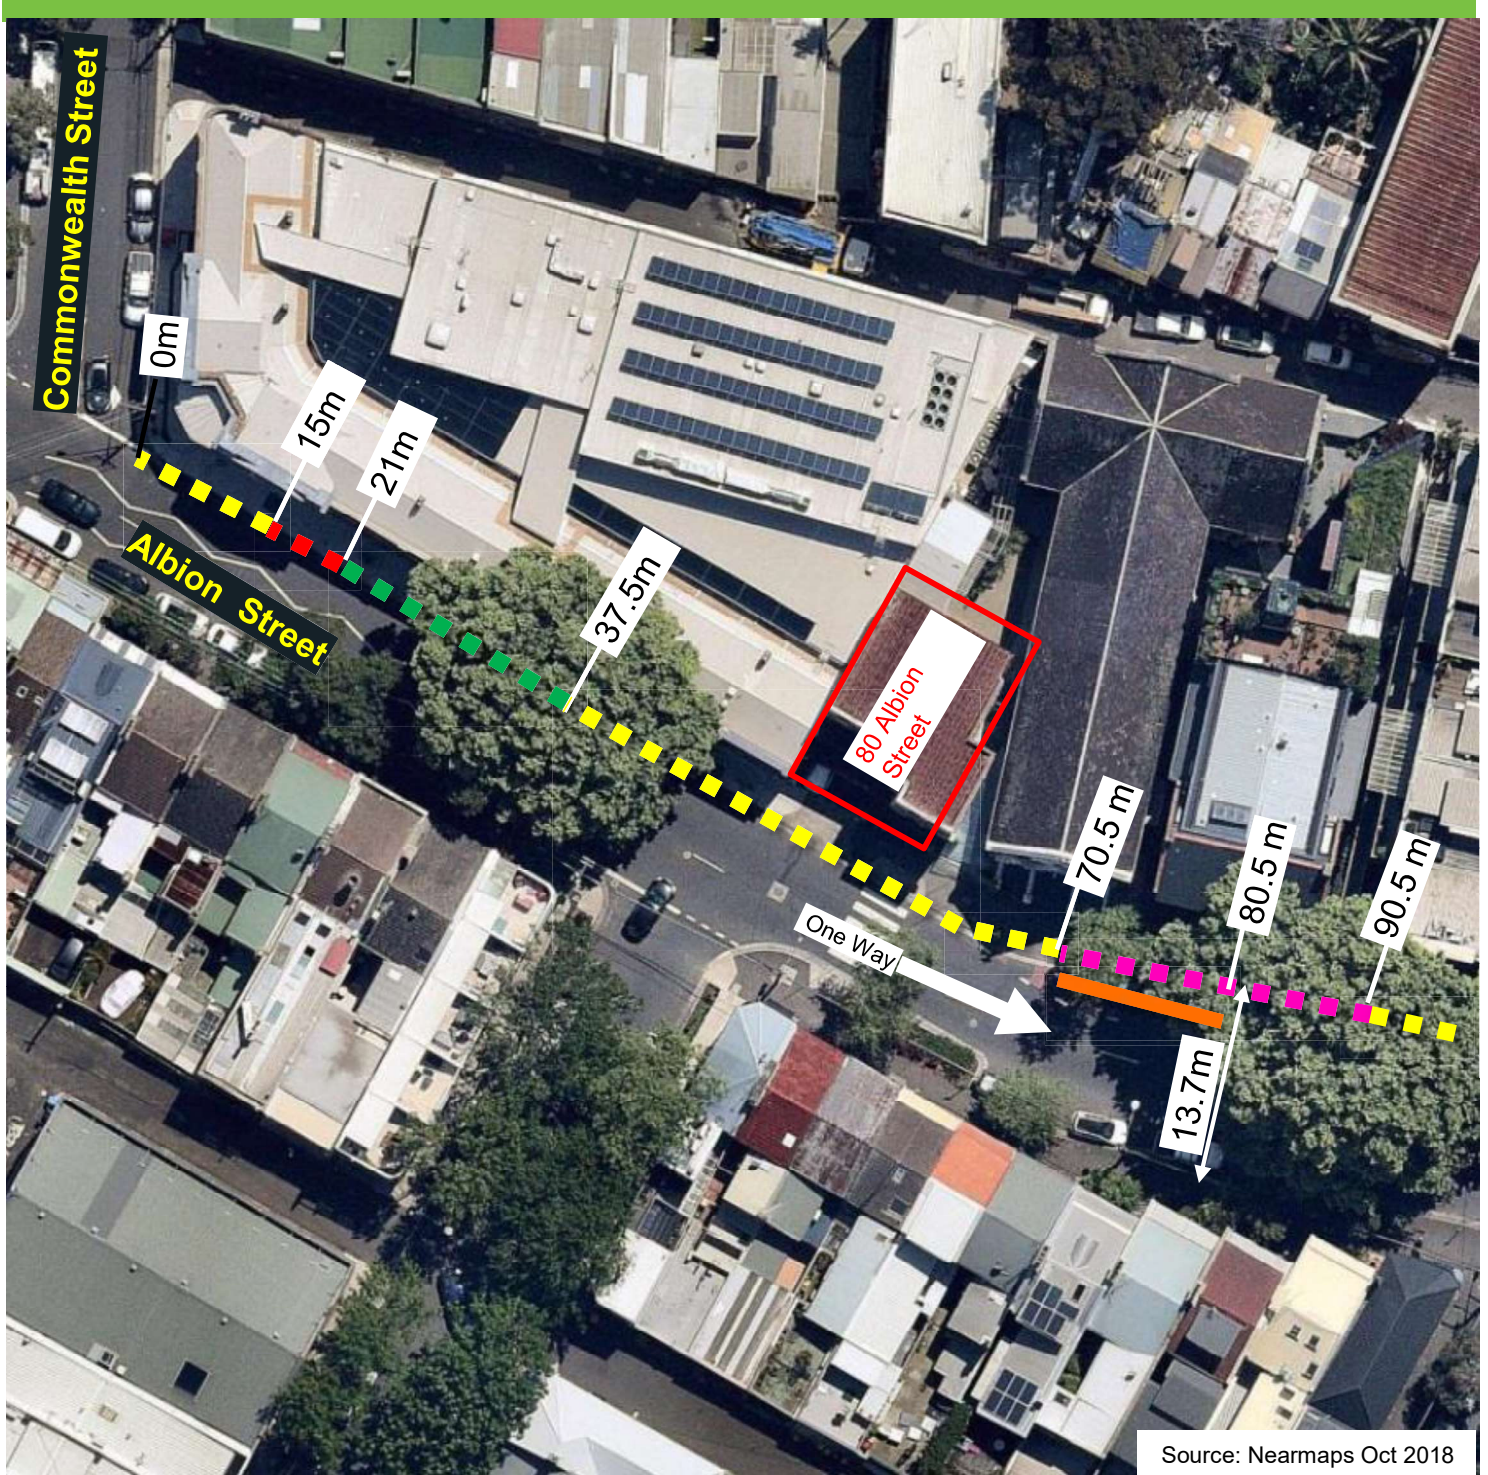

## Albion Street, Surry Hills Proposed Works Zone

### Existing

-  "No Stopping"
-  "Clearway 6am-10am, 3pm-7pm Mon-Fri", "No Parking Other Times"
-  Bus Zone

-  "Clearway 6am-10am, 3pm-7pm Mon-Fri", "2P Ticket 10am-3pm Mon-Fri, 3P Ticket 7pm-10pm Mon-Fri, 4P Ticket 8am-10pm Sat, Sun & Public Holidays, Permit Holders Excepted Area 18" 62

### Proposed

-  "Works Zone 10am-3pm Mon-Fri, 7.30am-3.30pm Sat", "Clearway 6am-10am, 3pm-7pm Mon-Fri", "3P Ticket 7pm-10pm Mon-Fri, 4P Ticket 3.30pm-10pm Sat, 8am-10pm Sun & Public Holidays, Permit Holders Excepted Area 18"