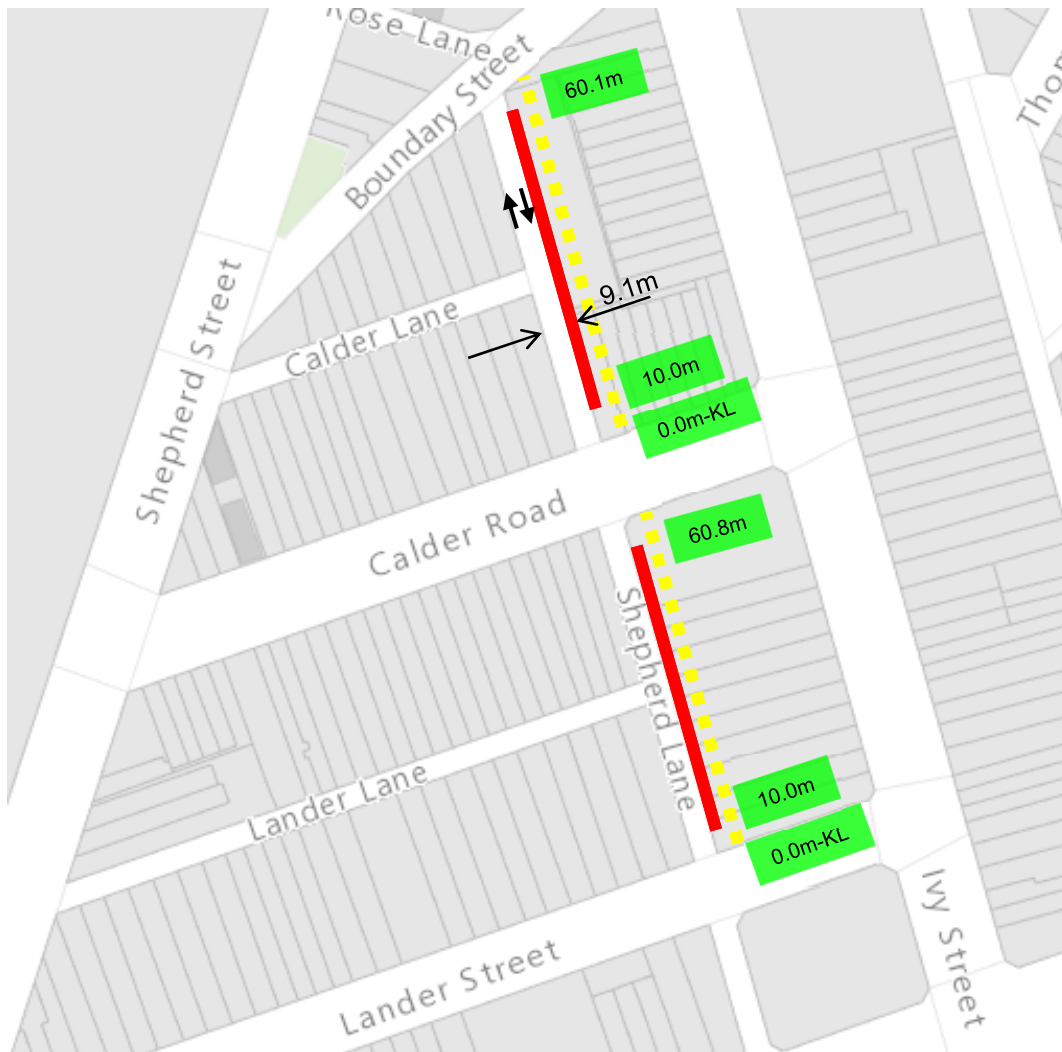

Shepherd Lane, Darlington Proposed parking changes

Existing

 "No Stopping"

Proposed

 "No Parking"