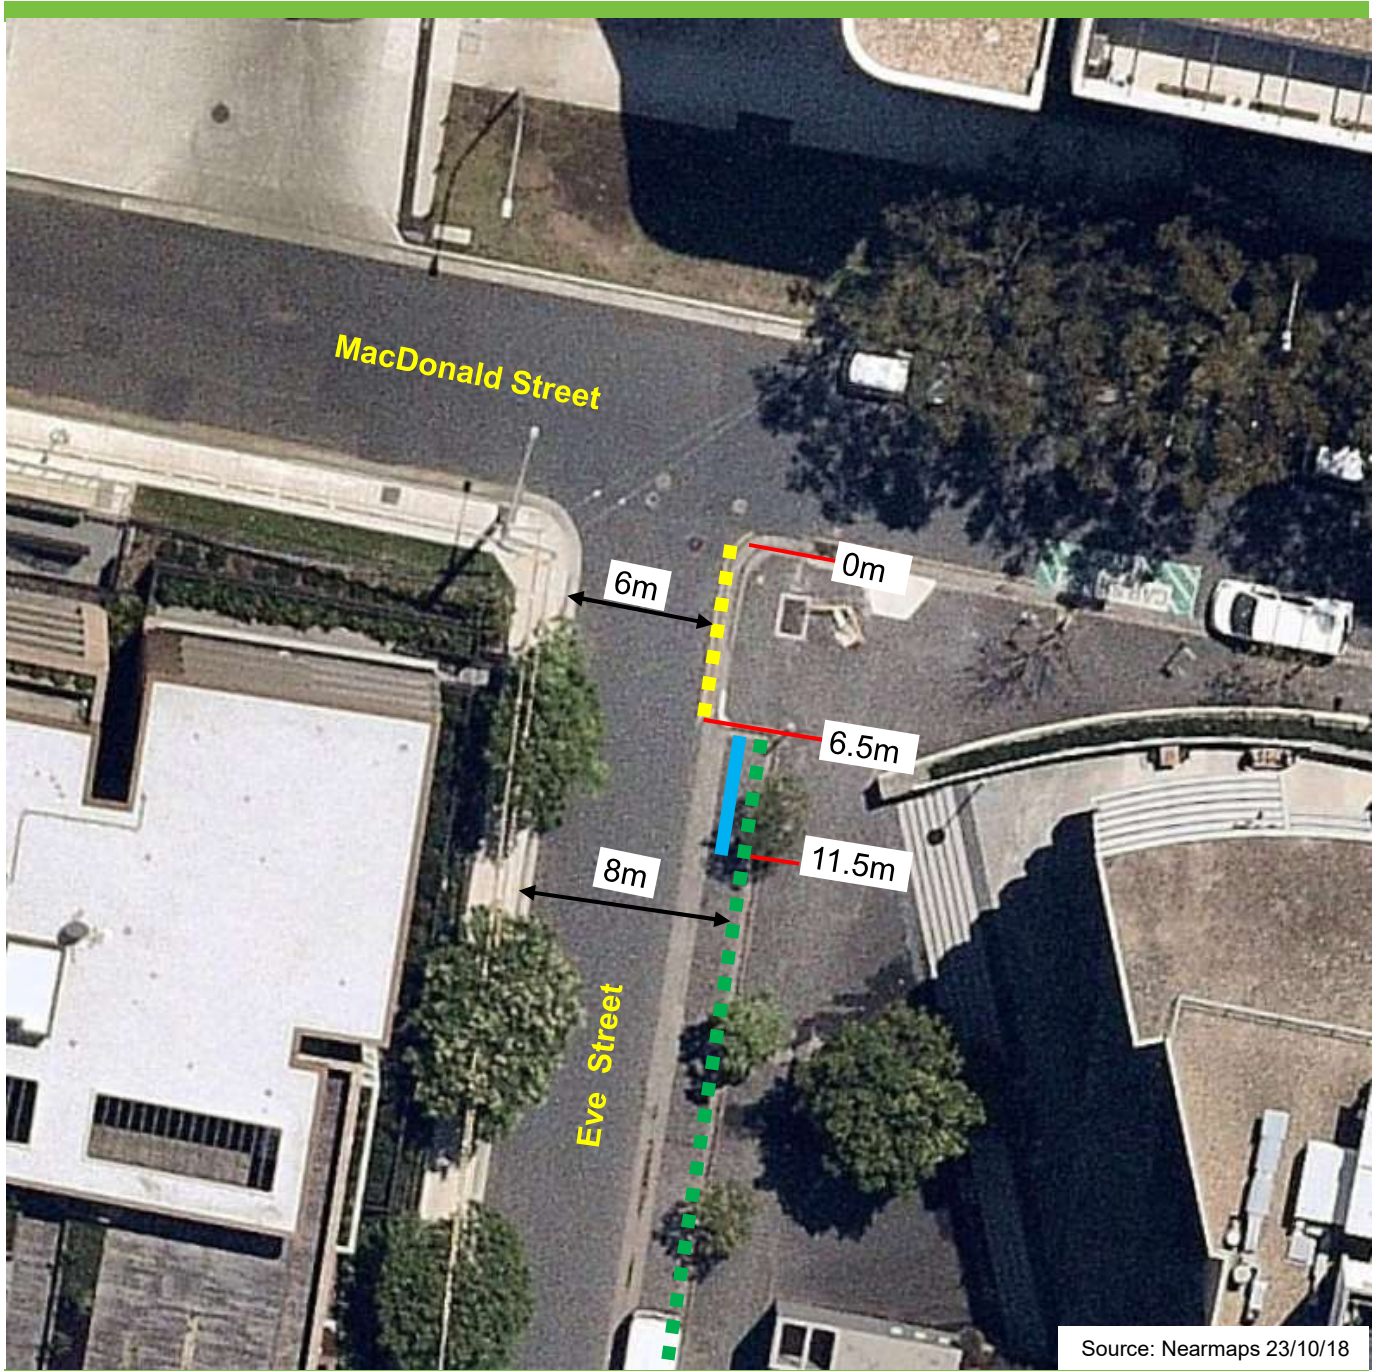

Proposal

Eve Street, Erskineville Proposed parking changes

Existing

- ■ ■ "No Stopping"
- ■ ■ "2P 8am-6pm Mon-Fri"

Proposed

- "No Parking Authorised Car Share Vehicles Excepted, Bay 849"