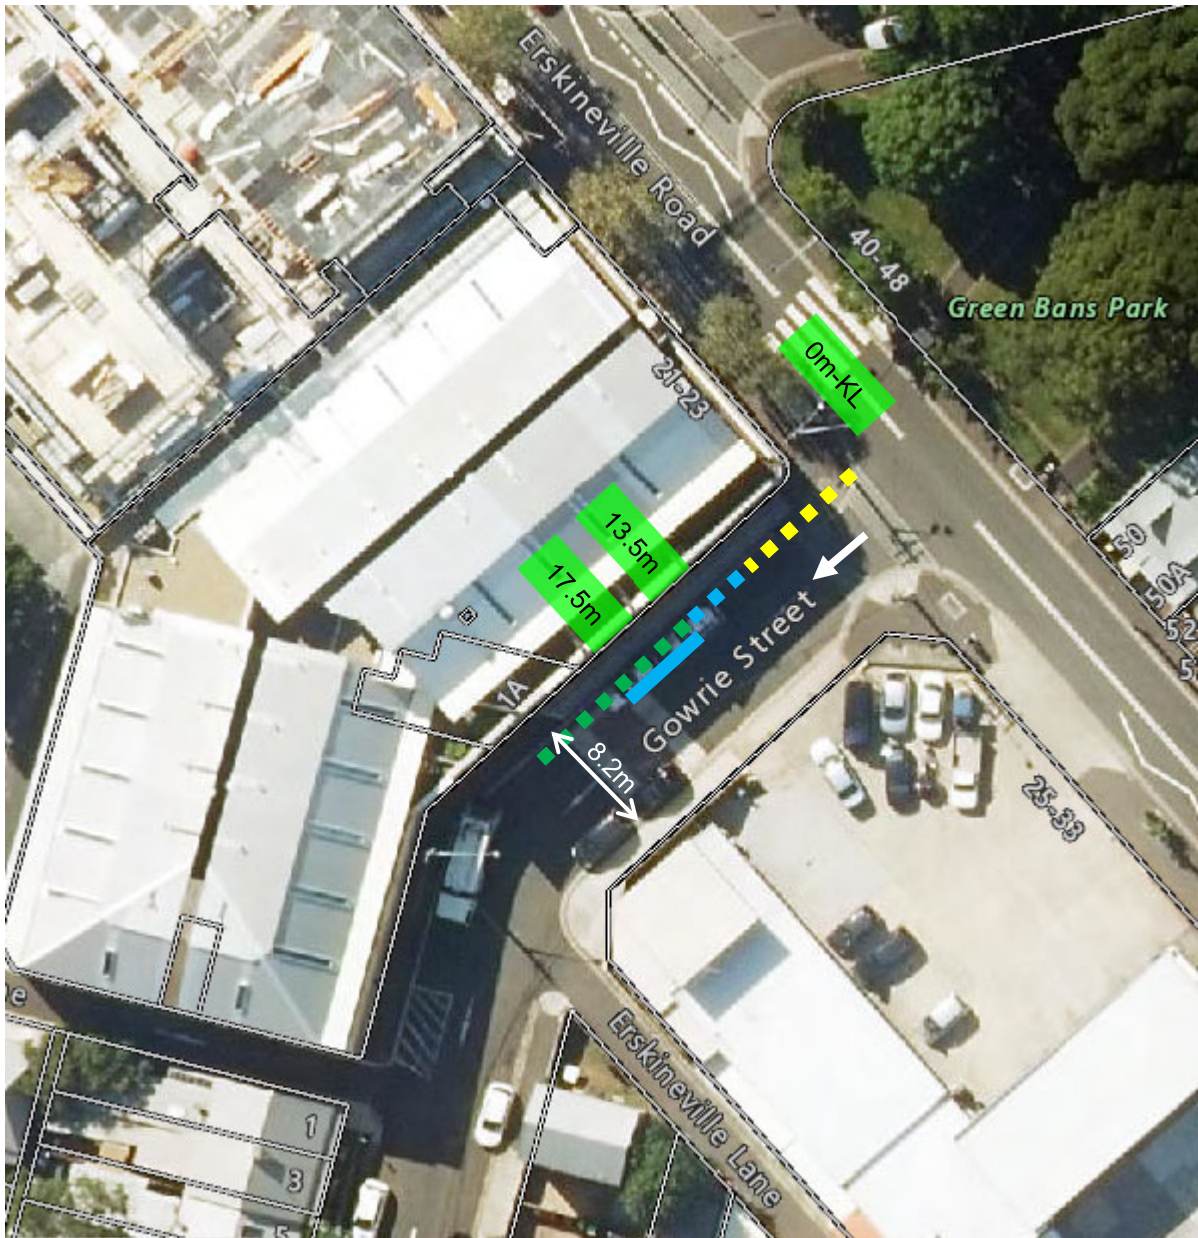

Gowrie Street, Newtown Proposed parking changes

Existing

- ■ ■ "No Parking Car Share Vehicles Excepted Zone GG"
- ■ ■ "Unrestricted Parking"
- ■ ■ "No Stopping"

Proposed

- "No Parking Authorised Car Share Vehicles Excepted Bays 670 and 847"