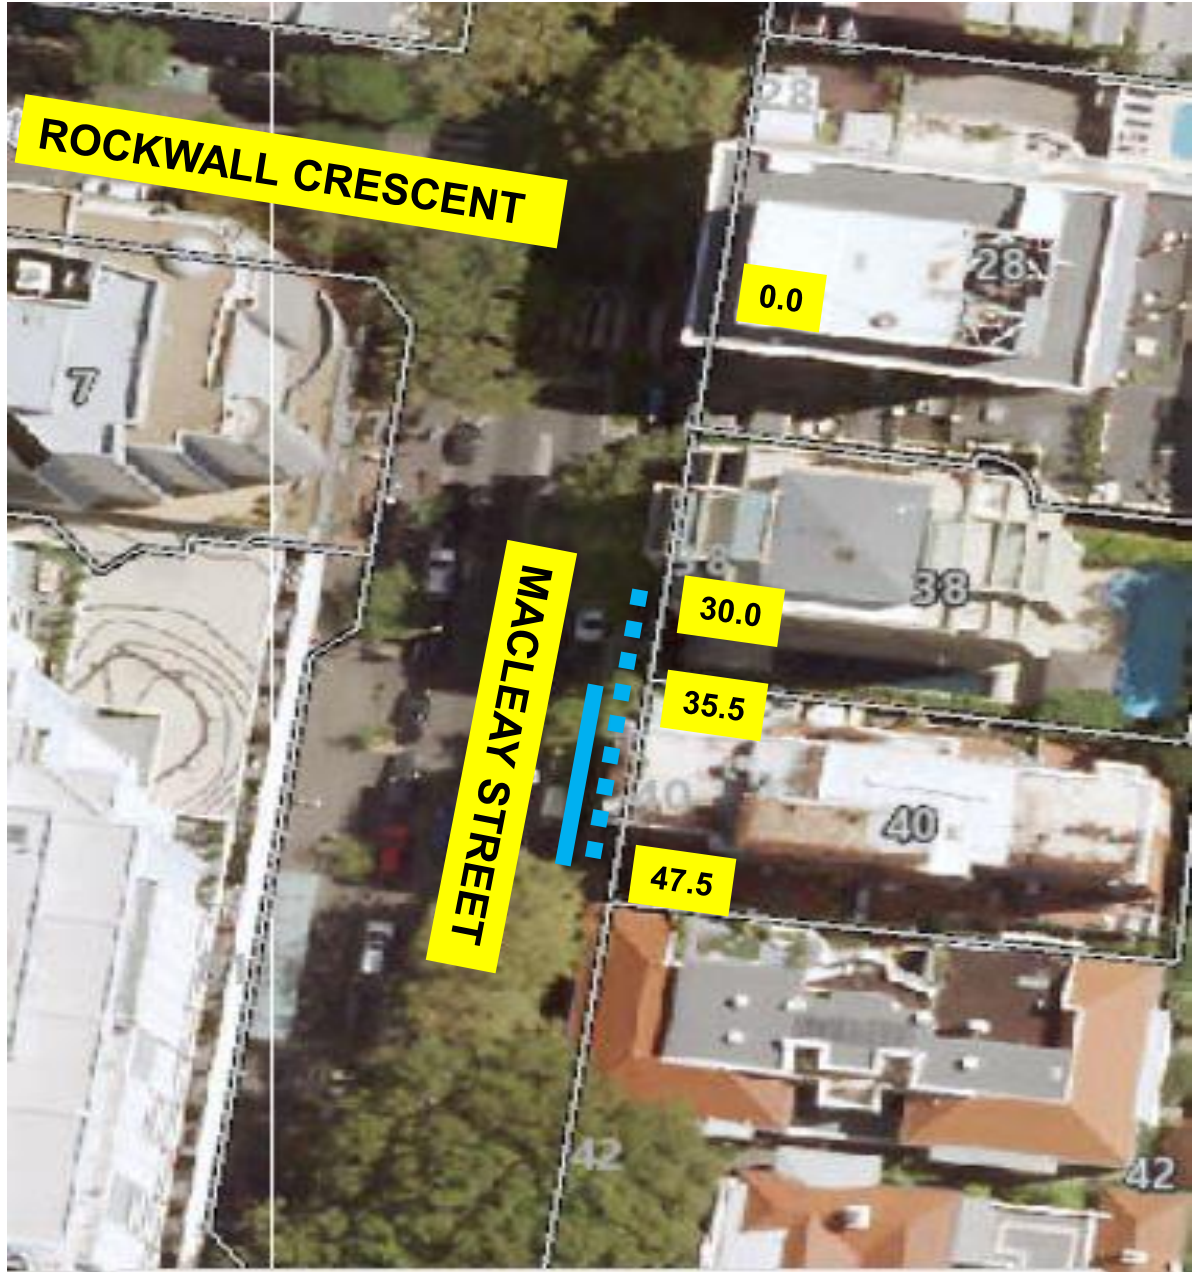

Macleay Street, Elizabeth Bay Proposed Works Zone

Existing

 No Parking

Proposed

 Works Zone 7.30am-5.30pm Mon-Fri 7.30am-3.30pm Sat
No Parking Other Times