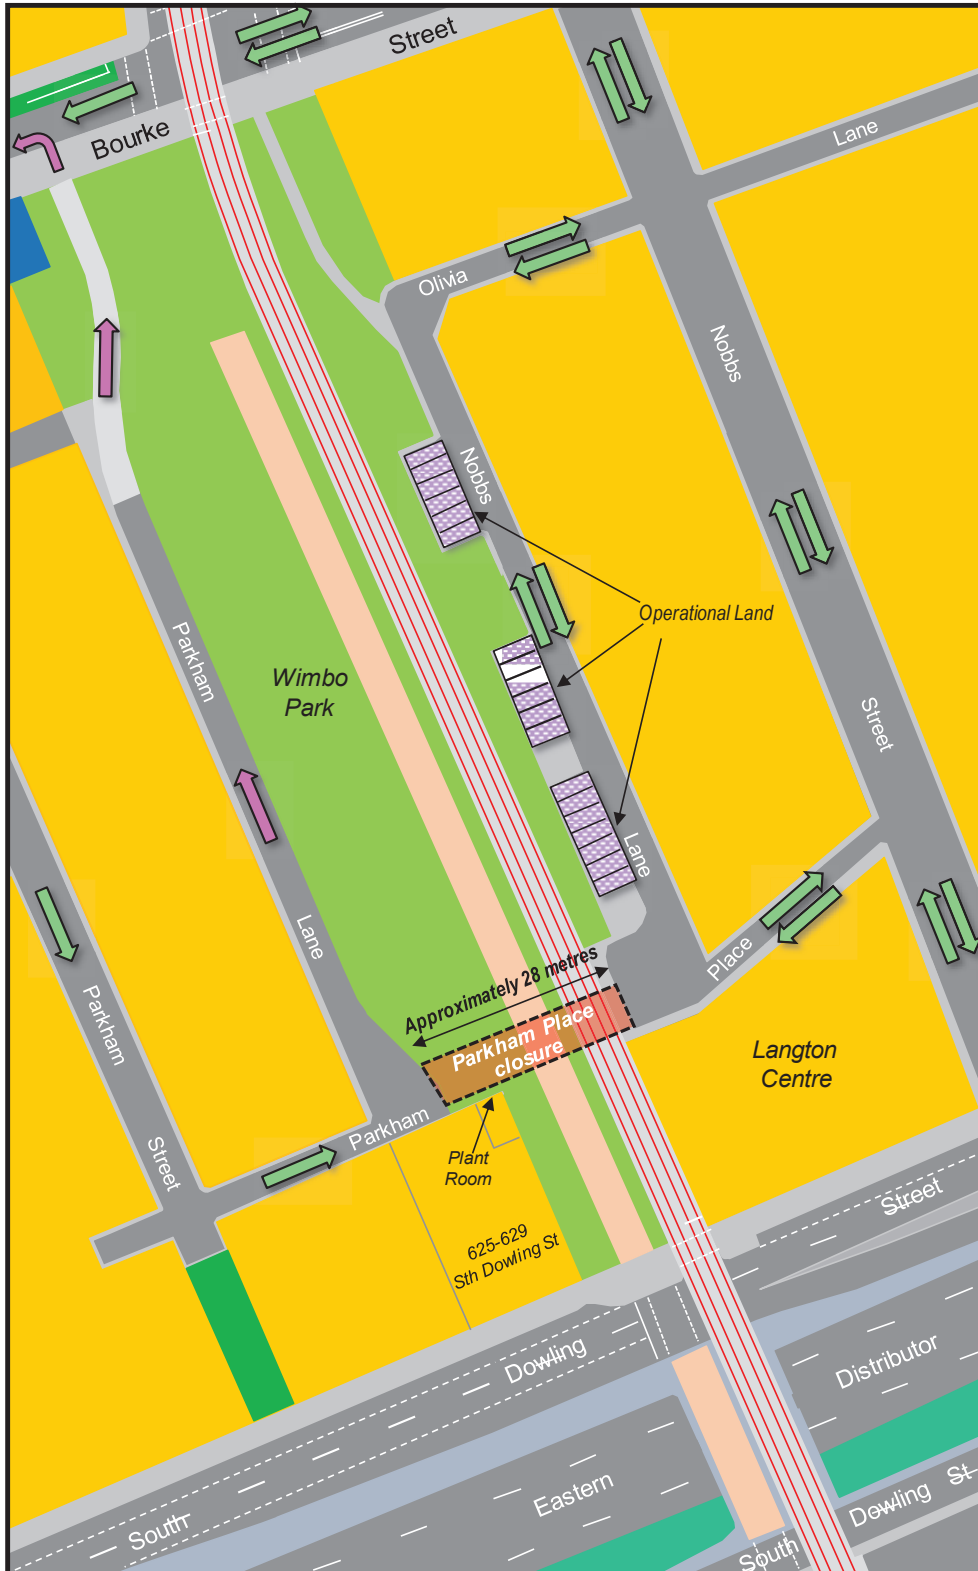

Attachment A

**Map of Permanent Closure of Parkham
Place**

Proposal

Parkham Place, Surry Hills

Permanent road closure between Nobbs Lane and Parkham Lane

Traffic Flows before Light Rail work

Parkham Place, Surry Hills

Traffic arrangements around Parkham Place prior to light rail construction