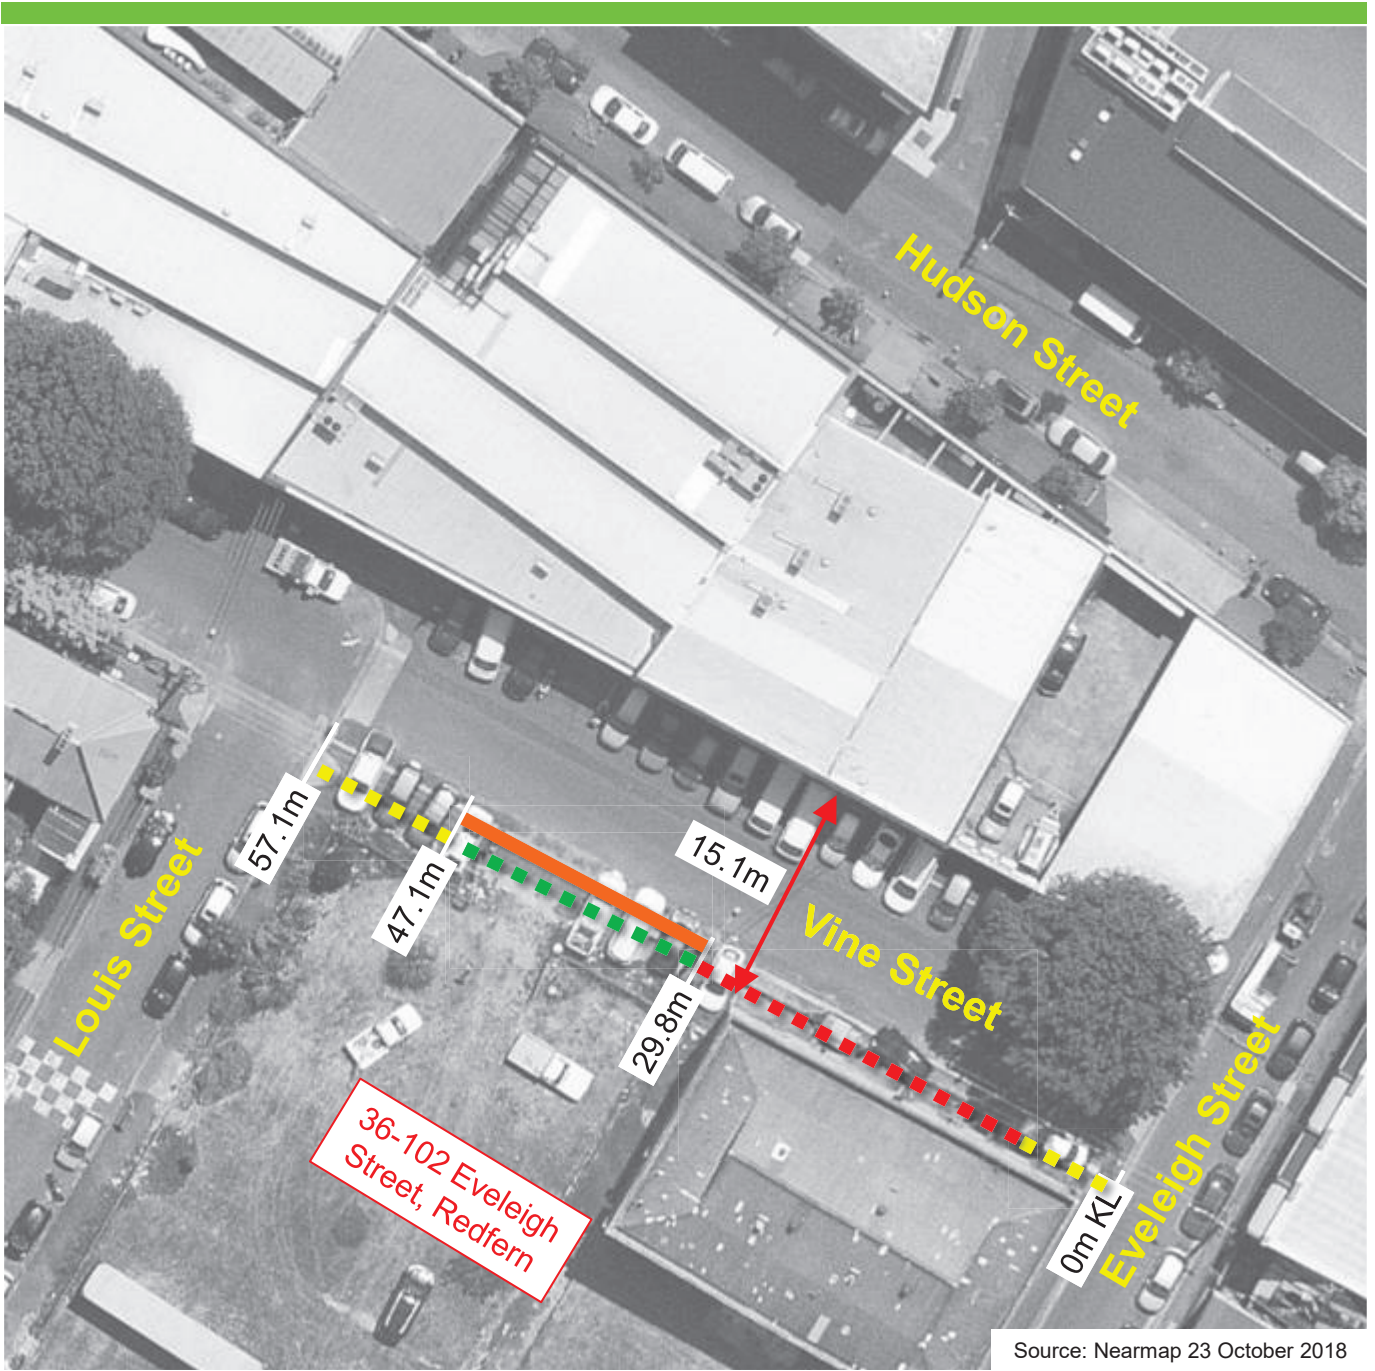

## Vine Street, Redfern Proposed Works Zone

### Existing

-  "No Stopping"
-  "No Parking"
-  Unrestricted

### Proposed

-  "Works Zone 7.30am-5:30pm Mon-Fri, 7.30am-3:30pm Sat"