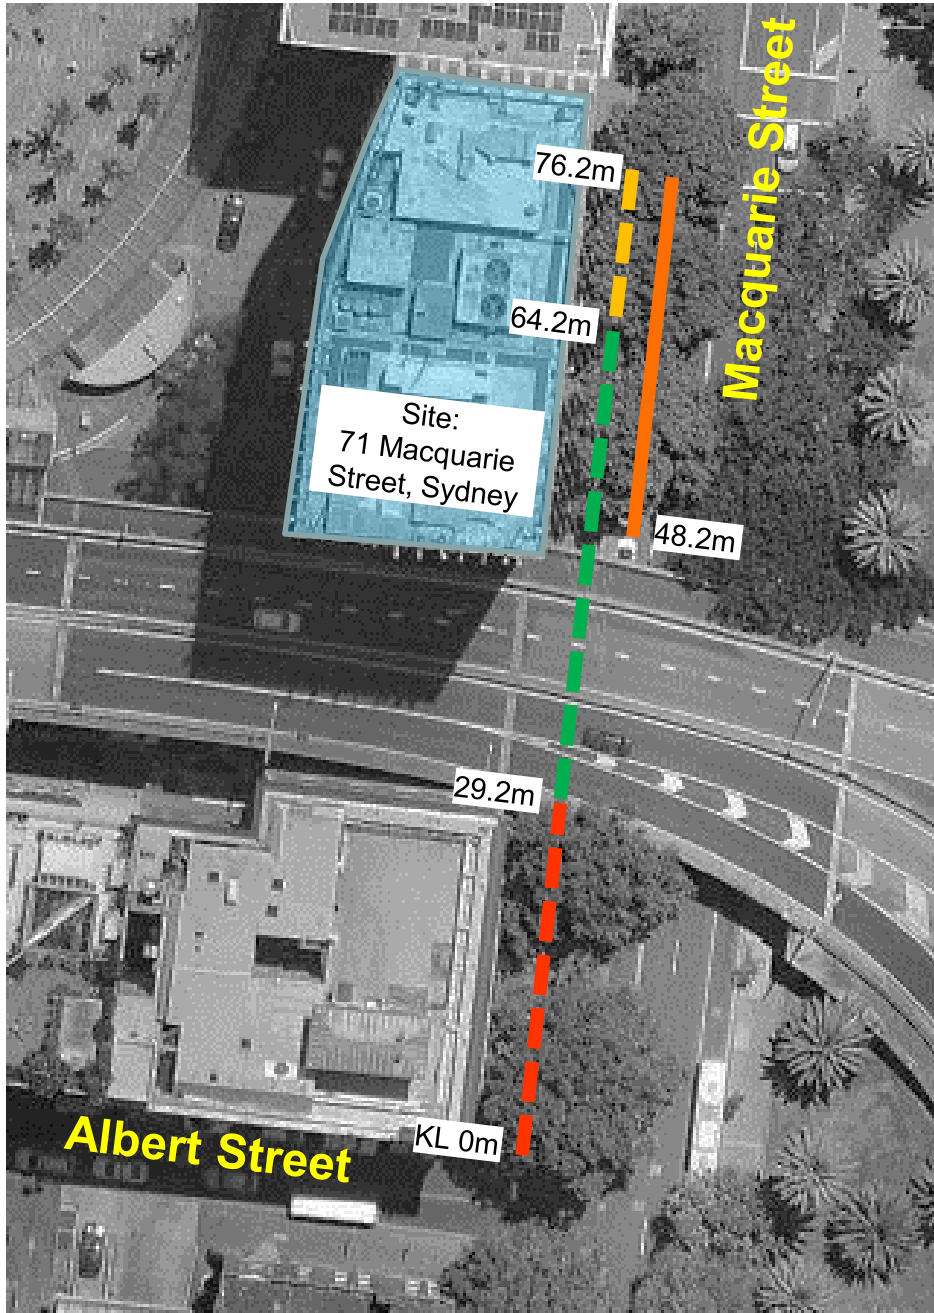

Macquarie Street, Sydney Proposed Works Zone

Existing

- ■ ■ No Parking
- ■ ■ 1P Ticket CBD Permit Holders Excepted
- ■ ■ P Motor Bike Only

Proposed

- Works Zone 7am-7pm Mon-Fri
7am-5pm Saturday
- 1P Ticket CBD Permit Holders Excepted Other Times