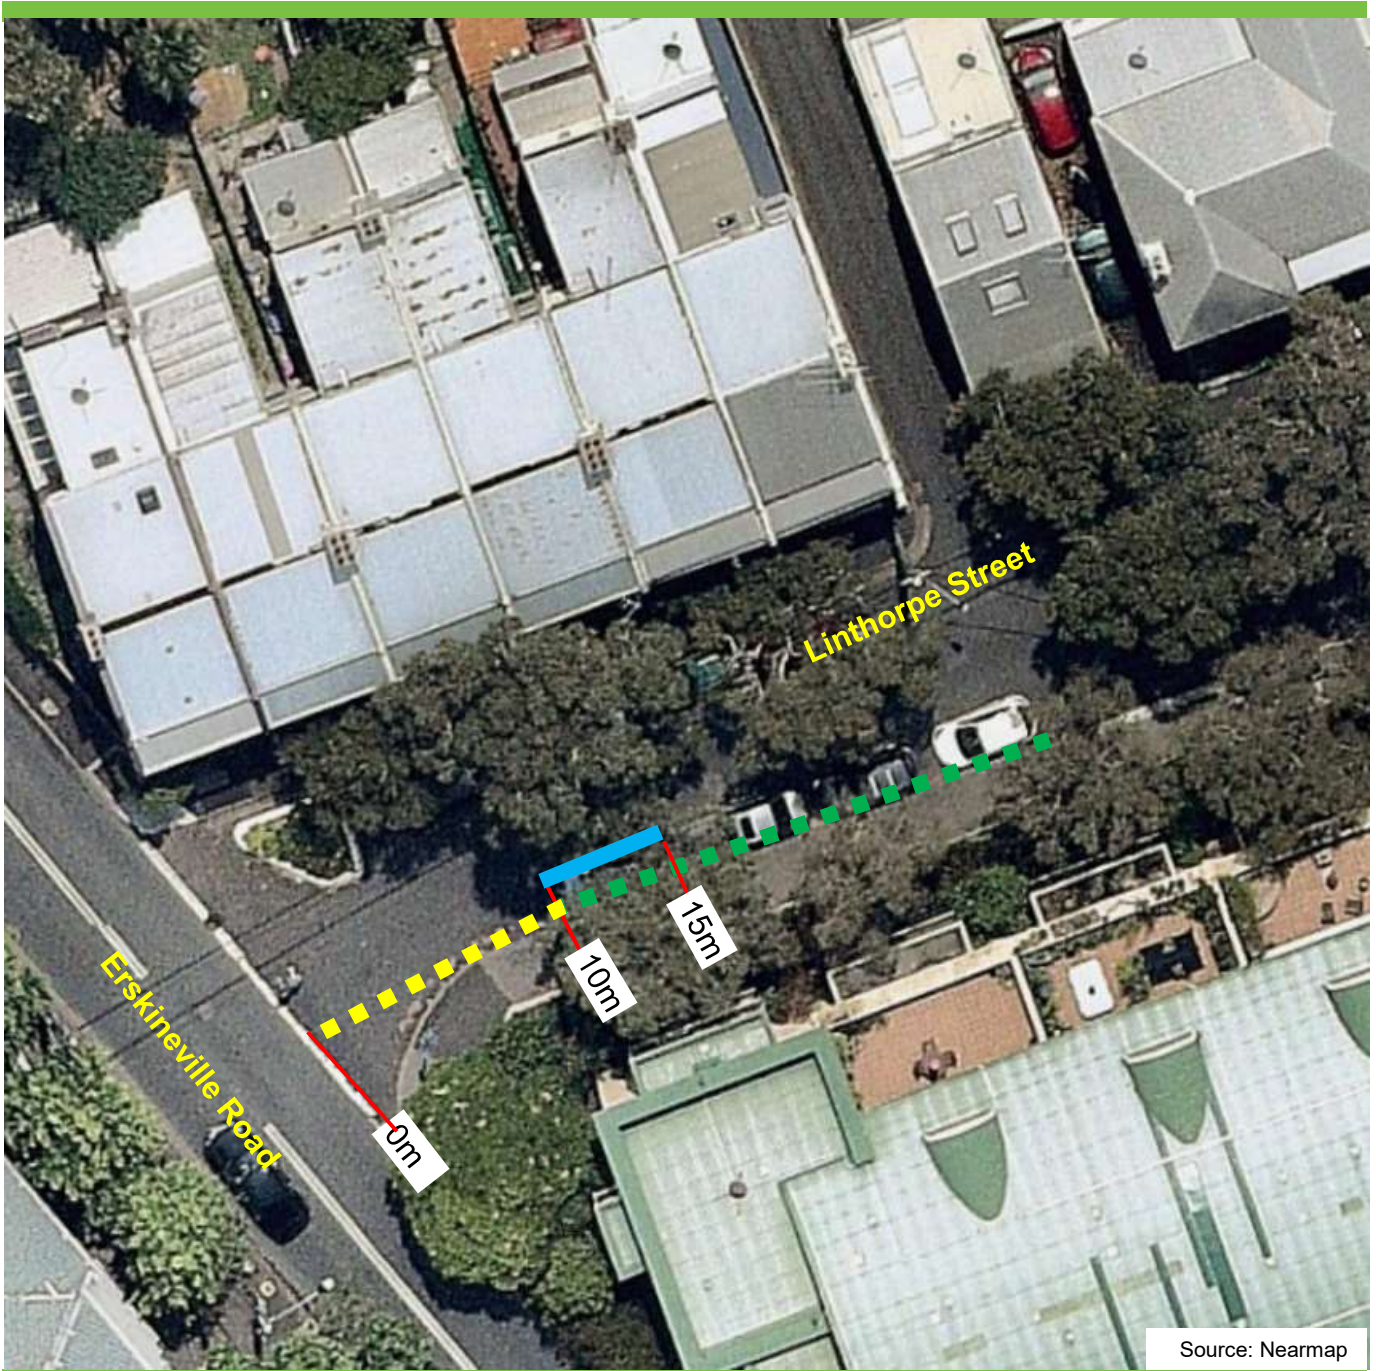

Proposal

Linthorpe Street, Newtown Proposed parking changes

Existing

-  "No Stopping"
-  "Unrestricted"

Proposed

-  "No Parking Authorised Car Share Vehicles Excepted, Bay 855"