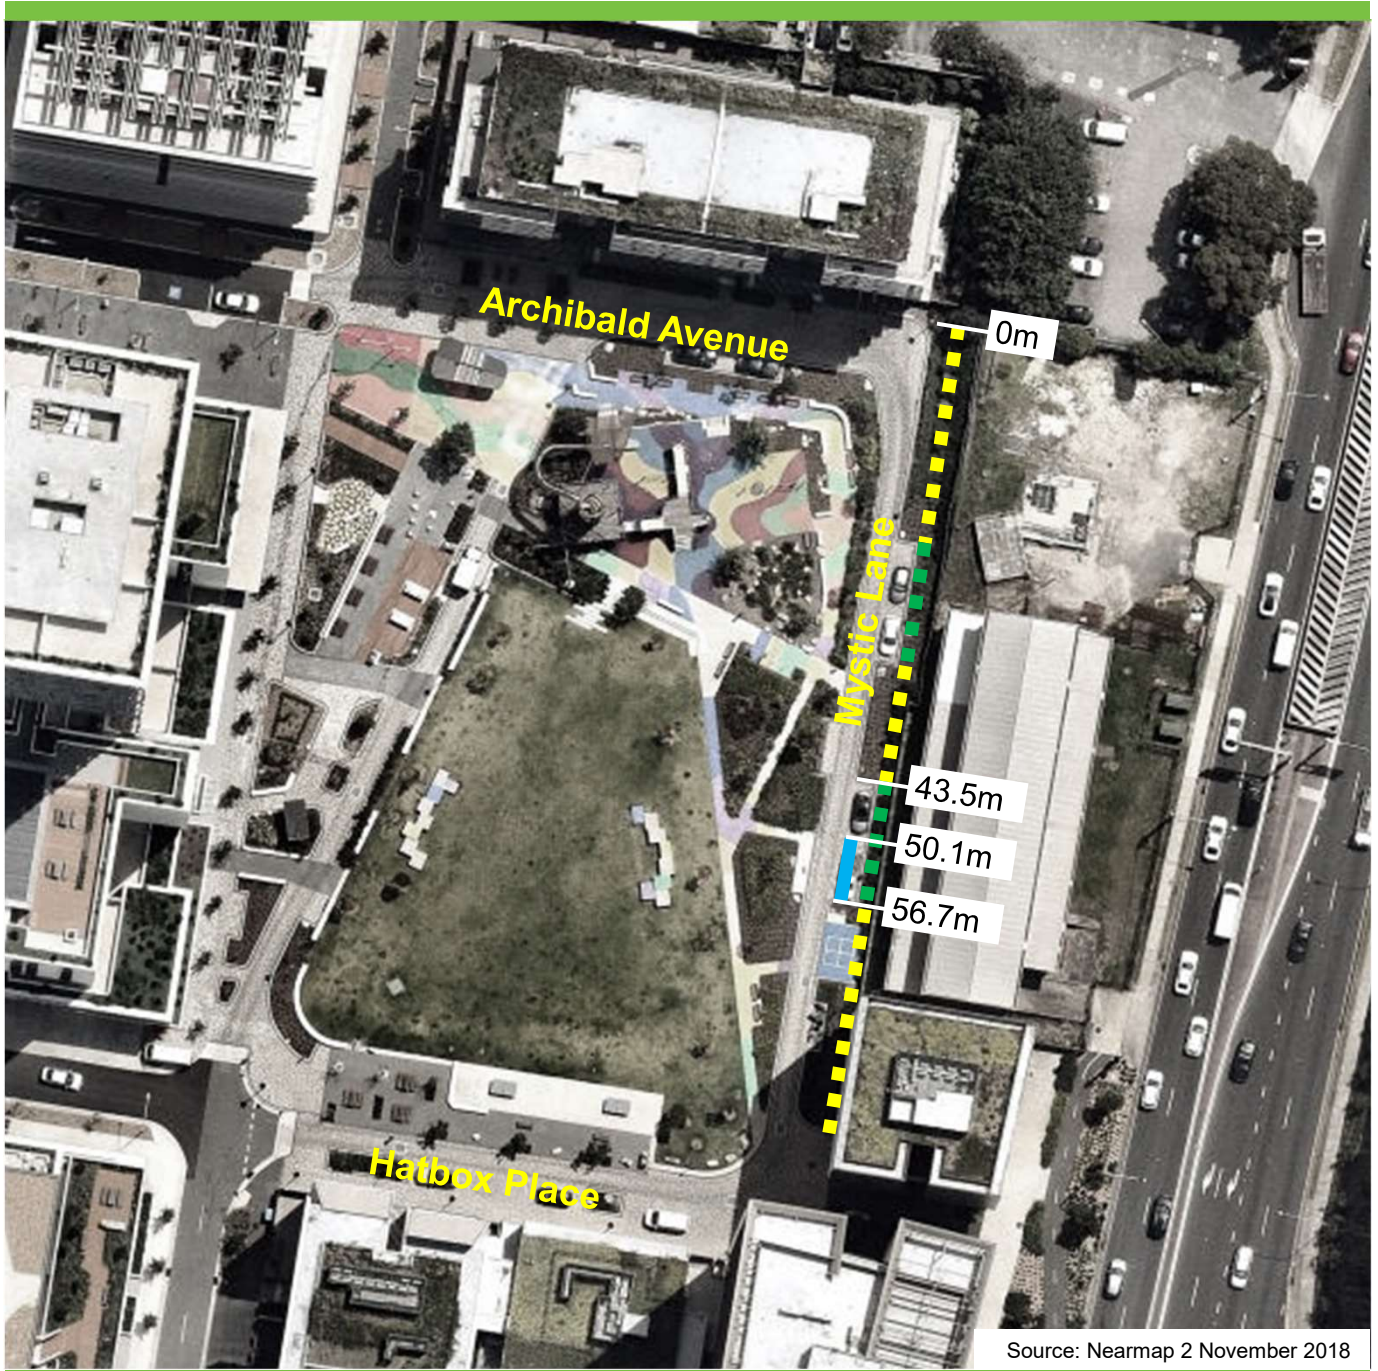

Proposal

Mystic Lane, Waterloo Proposed car share space

Existing

- ■ ■ "No Stopping"
- ■ ■ "2P 8am-8pm"

Proposed

- "No Parking Authorised Car Share Vehicles Excepted Zone 859"