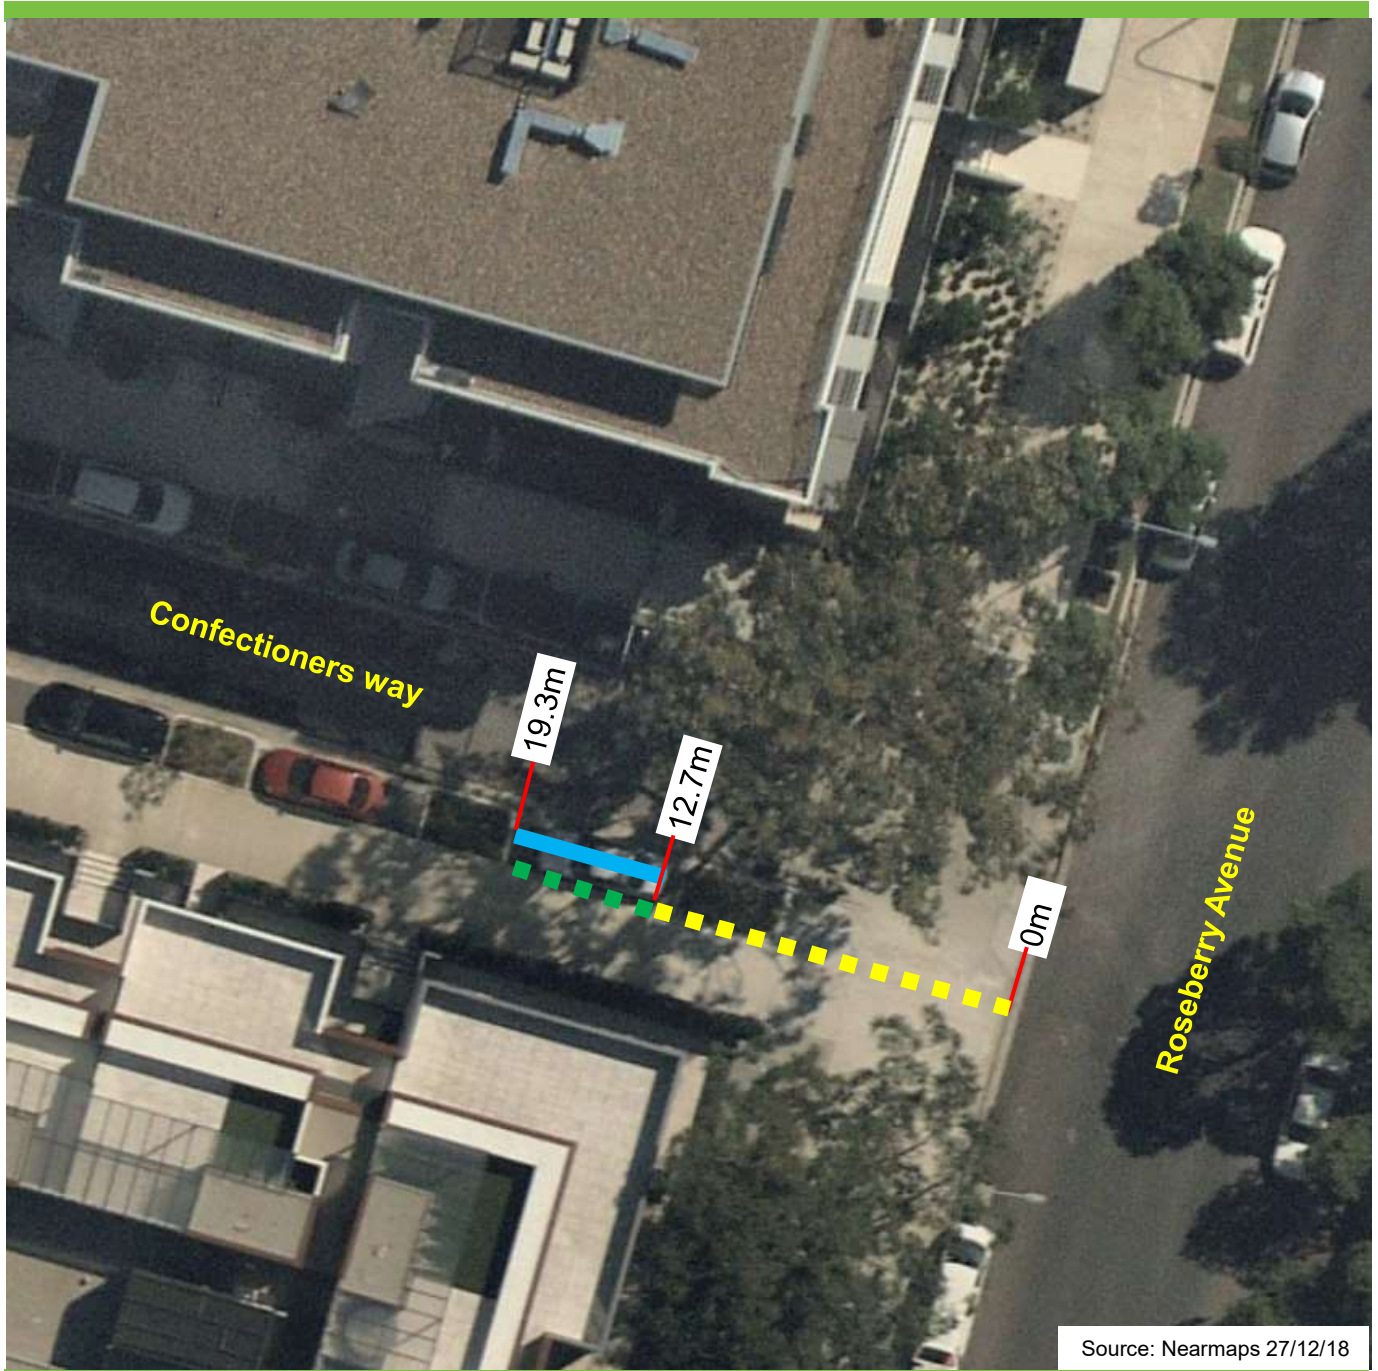

Proposal

Confectioners Way, Roseberry Proposed parking changes

Existing

-  "No Stopping"
-  "No Parking"

Proposed

-  "No Parking Authorised Car Share Vehicles Excepted, Bay 846"