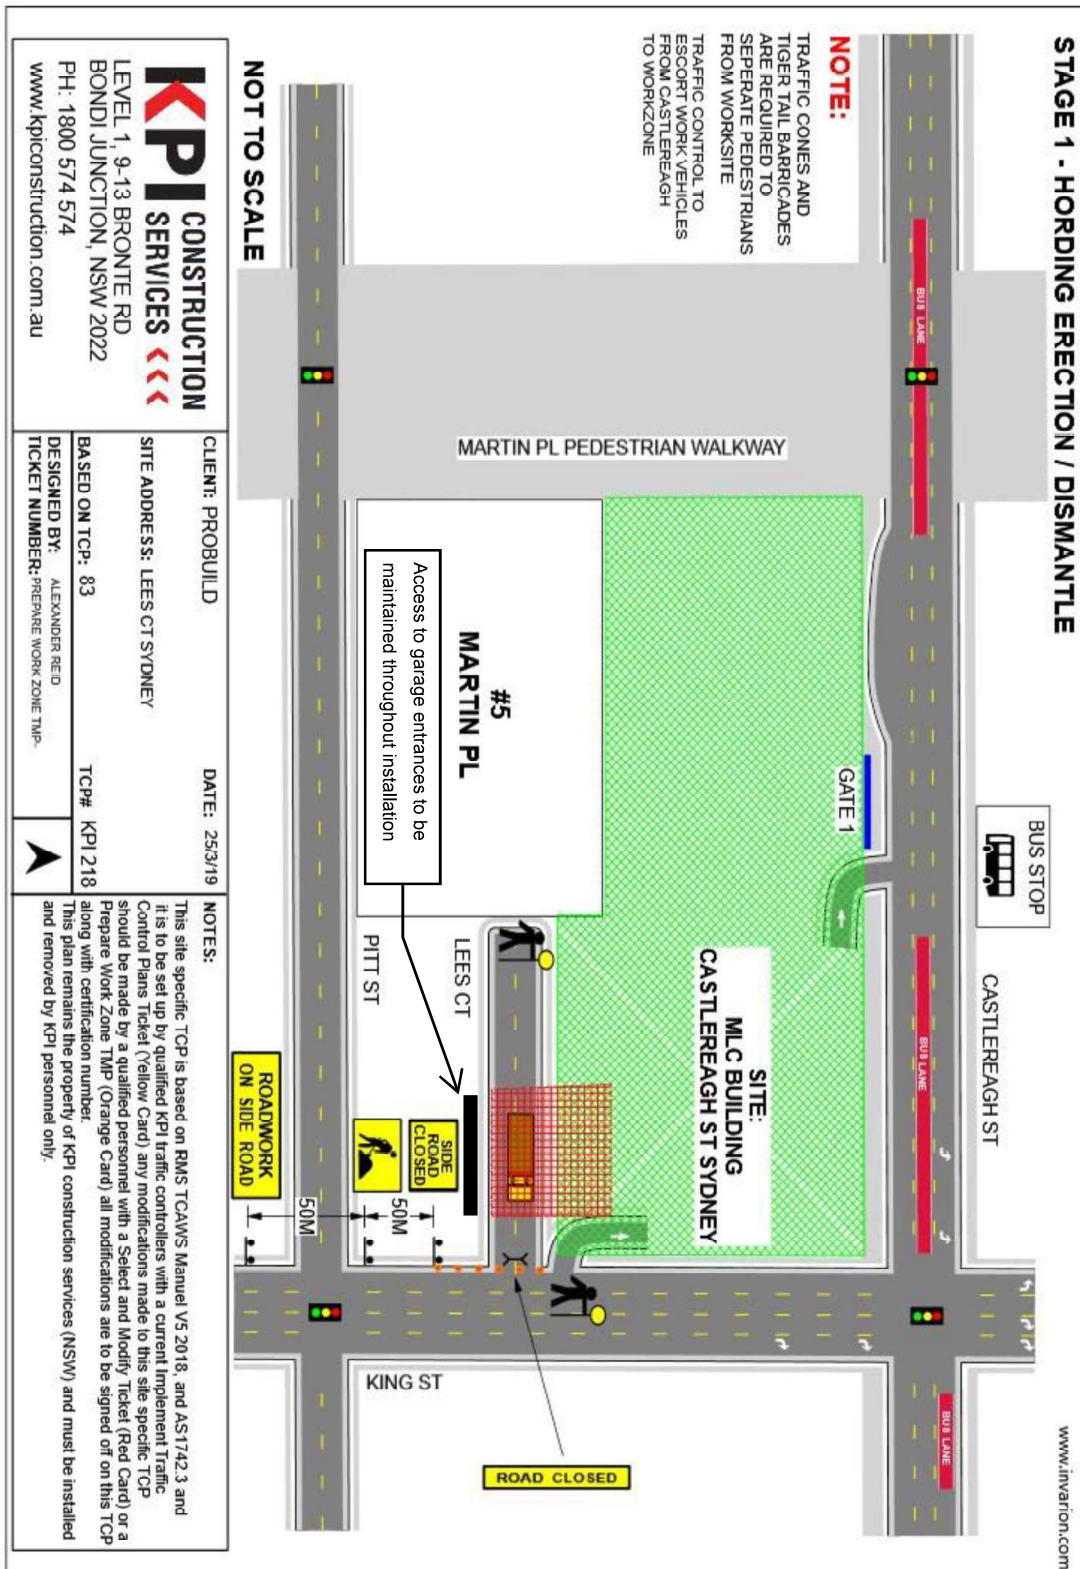

## KPI 218 – STAGE 1 HORDING ERECTION / DISMANTLE – LEES CT

**PLEASE ENLARGE OR PRINT TO A3 PAPER**