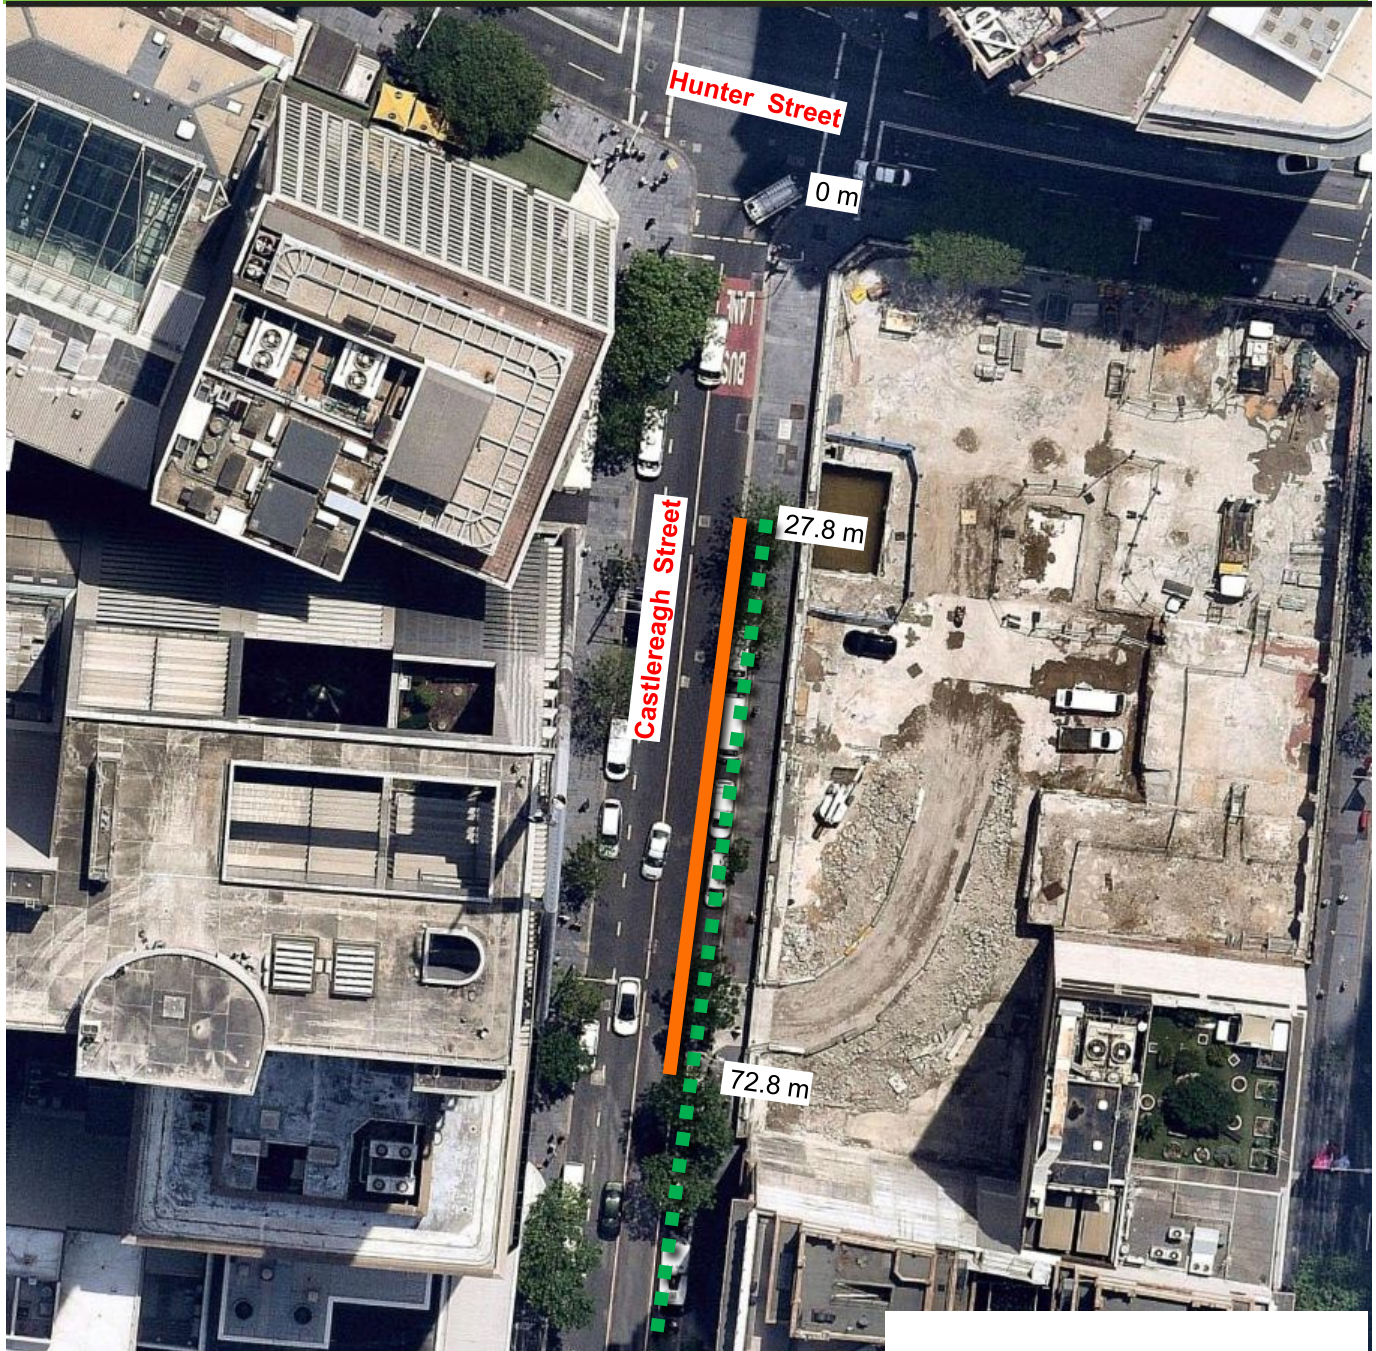

Castlereagh Street, Sydney Proposed Works Zone

Existing

Loading Zone Ticket
6am-3pm Mon-Fri, 6am-10am Sat

 Bus Zone 3pm-8pm Mon-Fri

4P Ticket
8pm-12am Mon-Fri, 10am-10pm Sat
8am-10pm Sun & Public Holidays

Proposed

Works Zone
7am-3pm Mon-Fri, 8am-1pm Sat

 Bus Zone 3pm-8pm Mon-Fri

4P Ticket
8pm-12 Midnight Mon-Fri
1pm-10pm Sat
8am-10pm Sun & Public Holidays