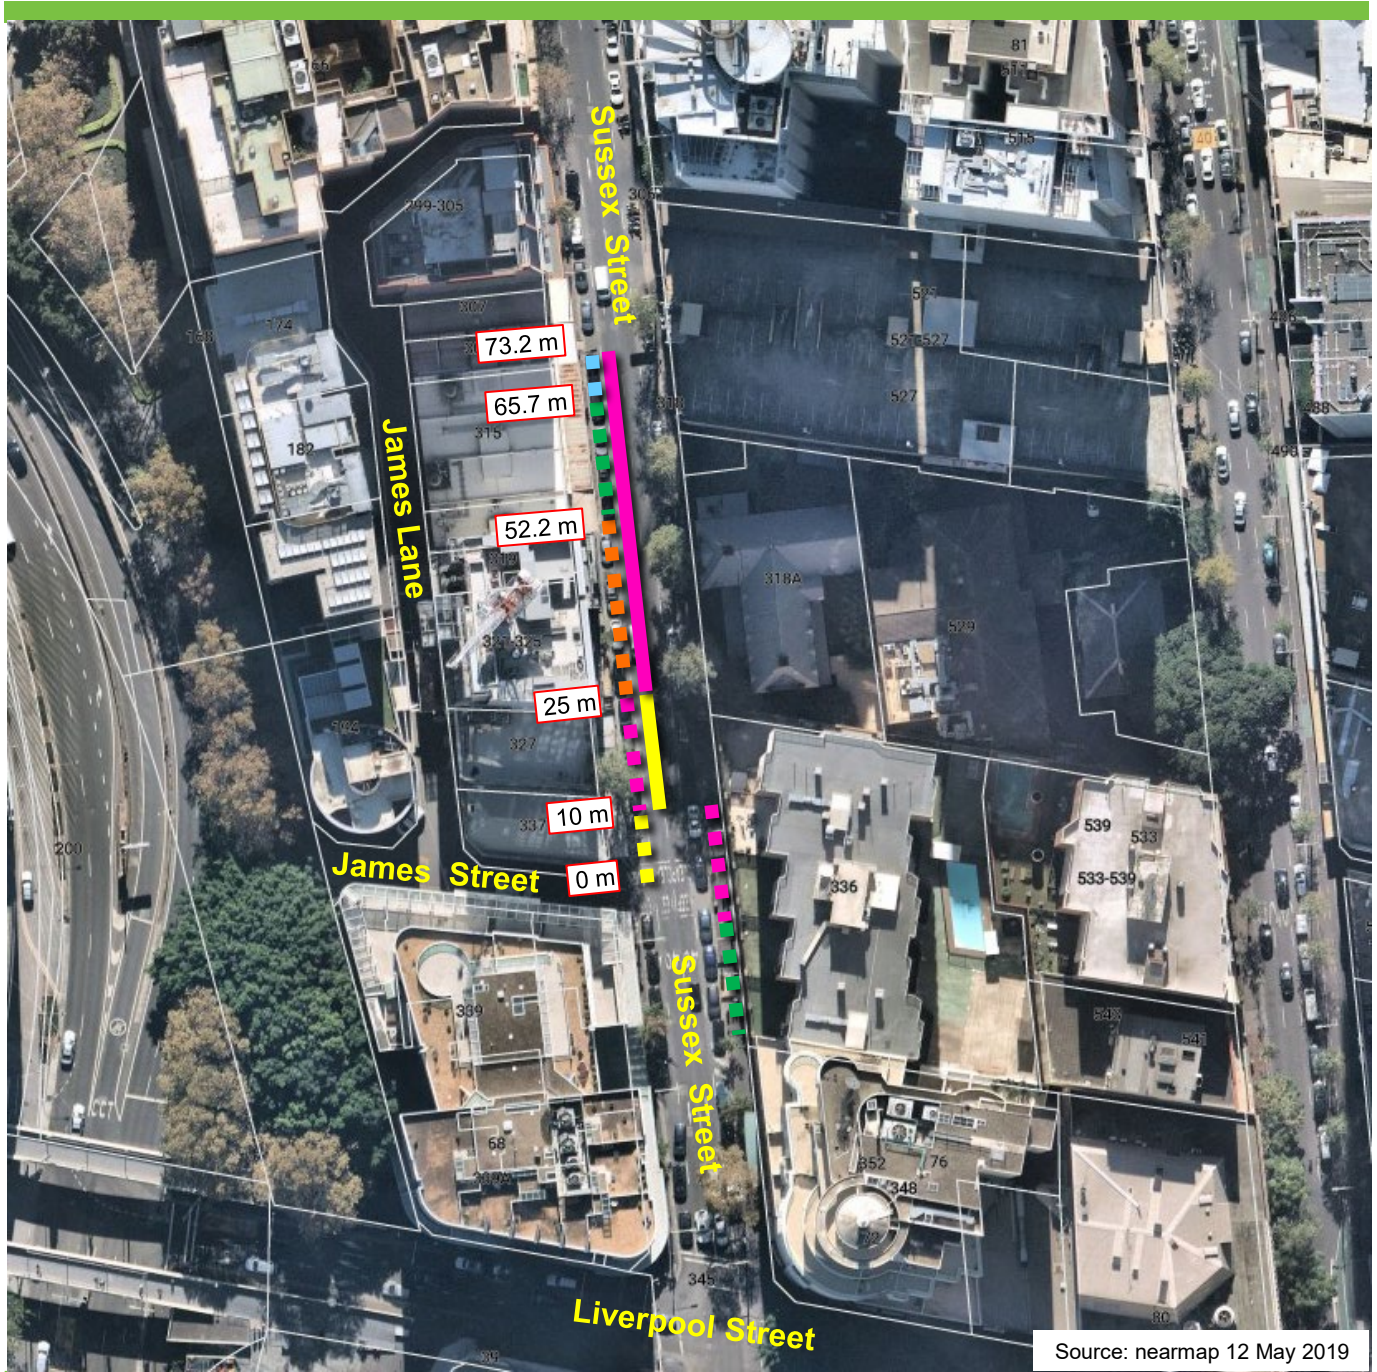

Sussex Street, Sydney Proposed parking changes

Source: nearmap 12 May 2019

Existing

- ■ ■ No Stopping
- ■ ■ No Parking Police Vehicles Excepted
- ■ ■ Works Zone 7am-7pm Mon-Fri, 7am-5pm Sat, 4P Ticket 7pm-10pm Mon-Fri, 5pm-10pm Sat, 8am-10pm Sun and Public Holidays
- ■ ■ 2P Ticket 8am-6pm Mon-Fri
4P Ticket 6pm-10pm Mon-Fri, 8am-10pm Sat-Sun and Public Holidays
- ■ ■ Loading Zone Ticket 7am-6pm Mon-Fri, 7am-10am Sat
4P Ticket 6pm-10pm Mon-Fri, 10am-10pm Sat, 8am-10pm Sun and Public Holidays

Proposed

- No Stopping Police Vehicles Excepted
- Loading Zone Ticket 7am-6pm Mon-Fri, 7-11am Sat, Sun & Public Holidays
- 4P Ticket 6-10pm Mon-Fri, 11am-10pm Sat, Sun & Public Holidays