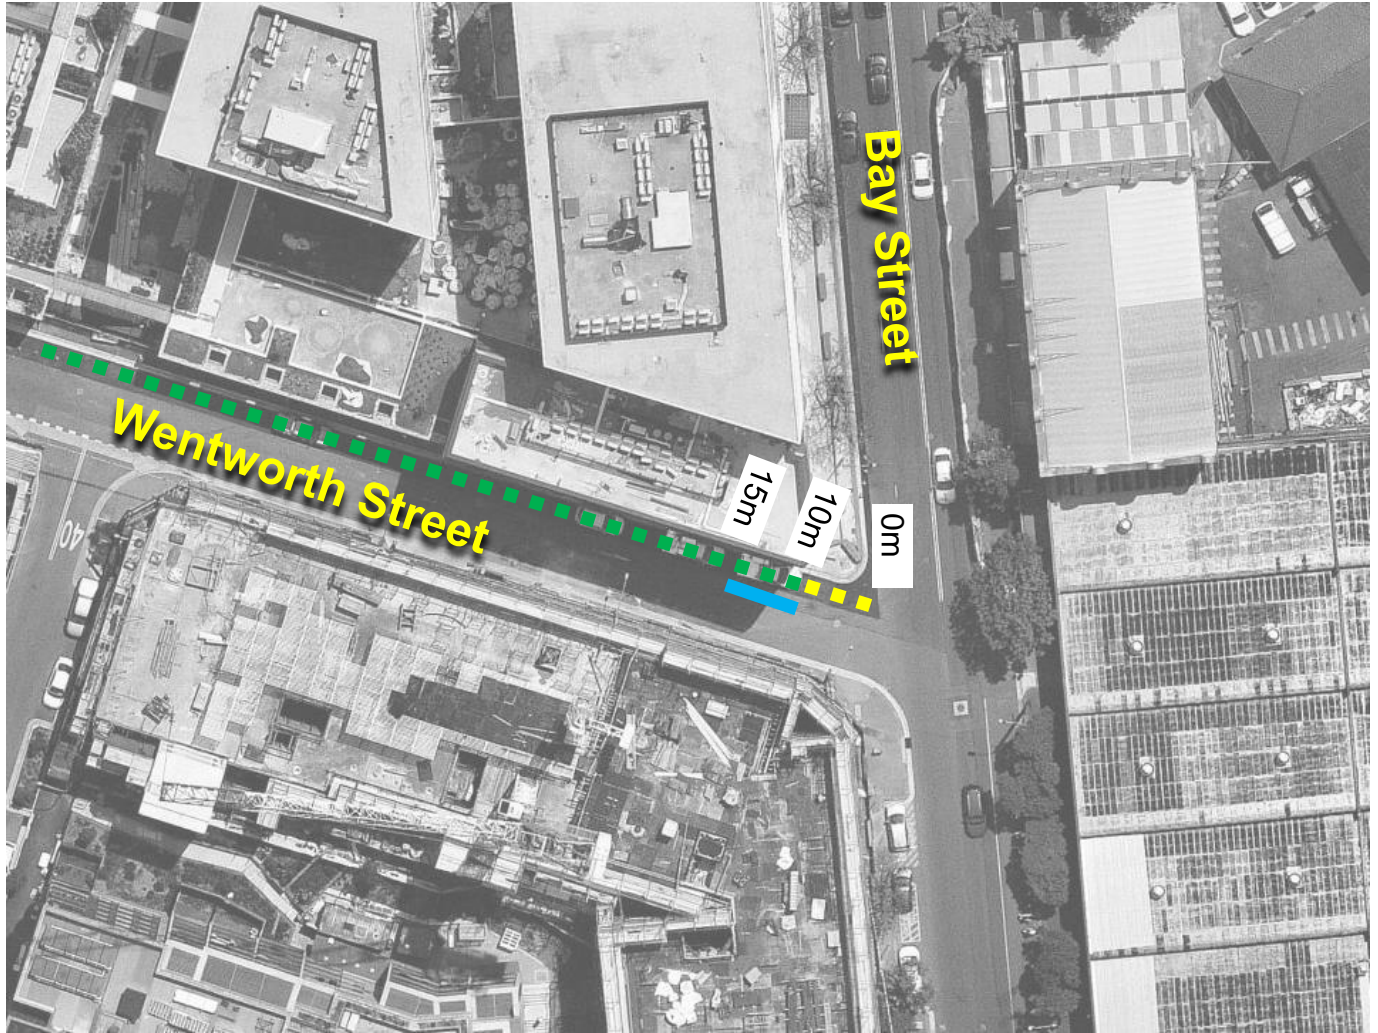

## Wentworth Street Glebe Proposed Car Share

### Existing

-  "No Stopping"
-  "2P Ticket 8am-6pm Mon-Fri  
Permit Holders Excepted Area G  
4P Ticket 6-10pm Mon-Fri  
Permit Holders Excepted Area G"

### Proposed

-  "No Parking Authorised Car  
Share Vehicles Excepted  
Bay 879"