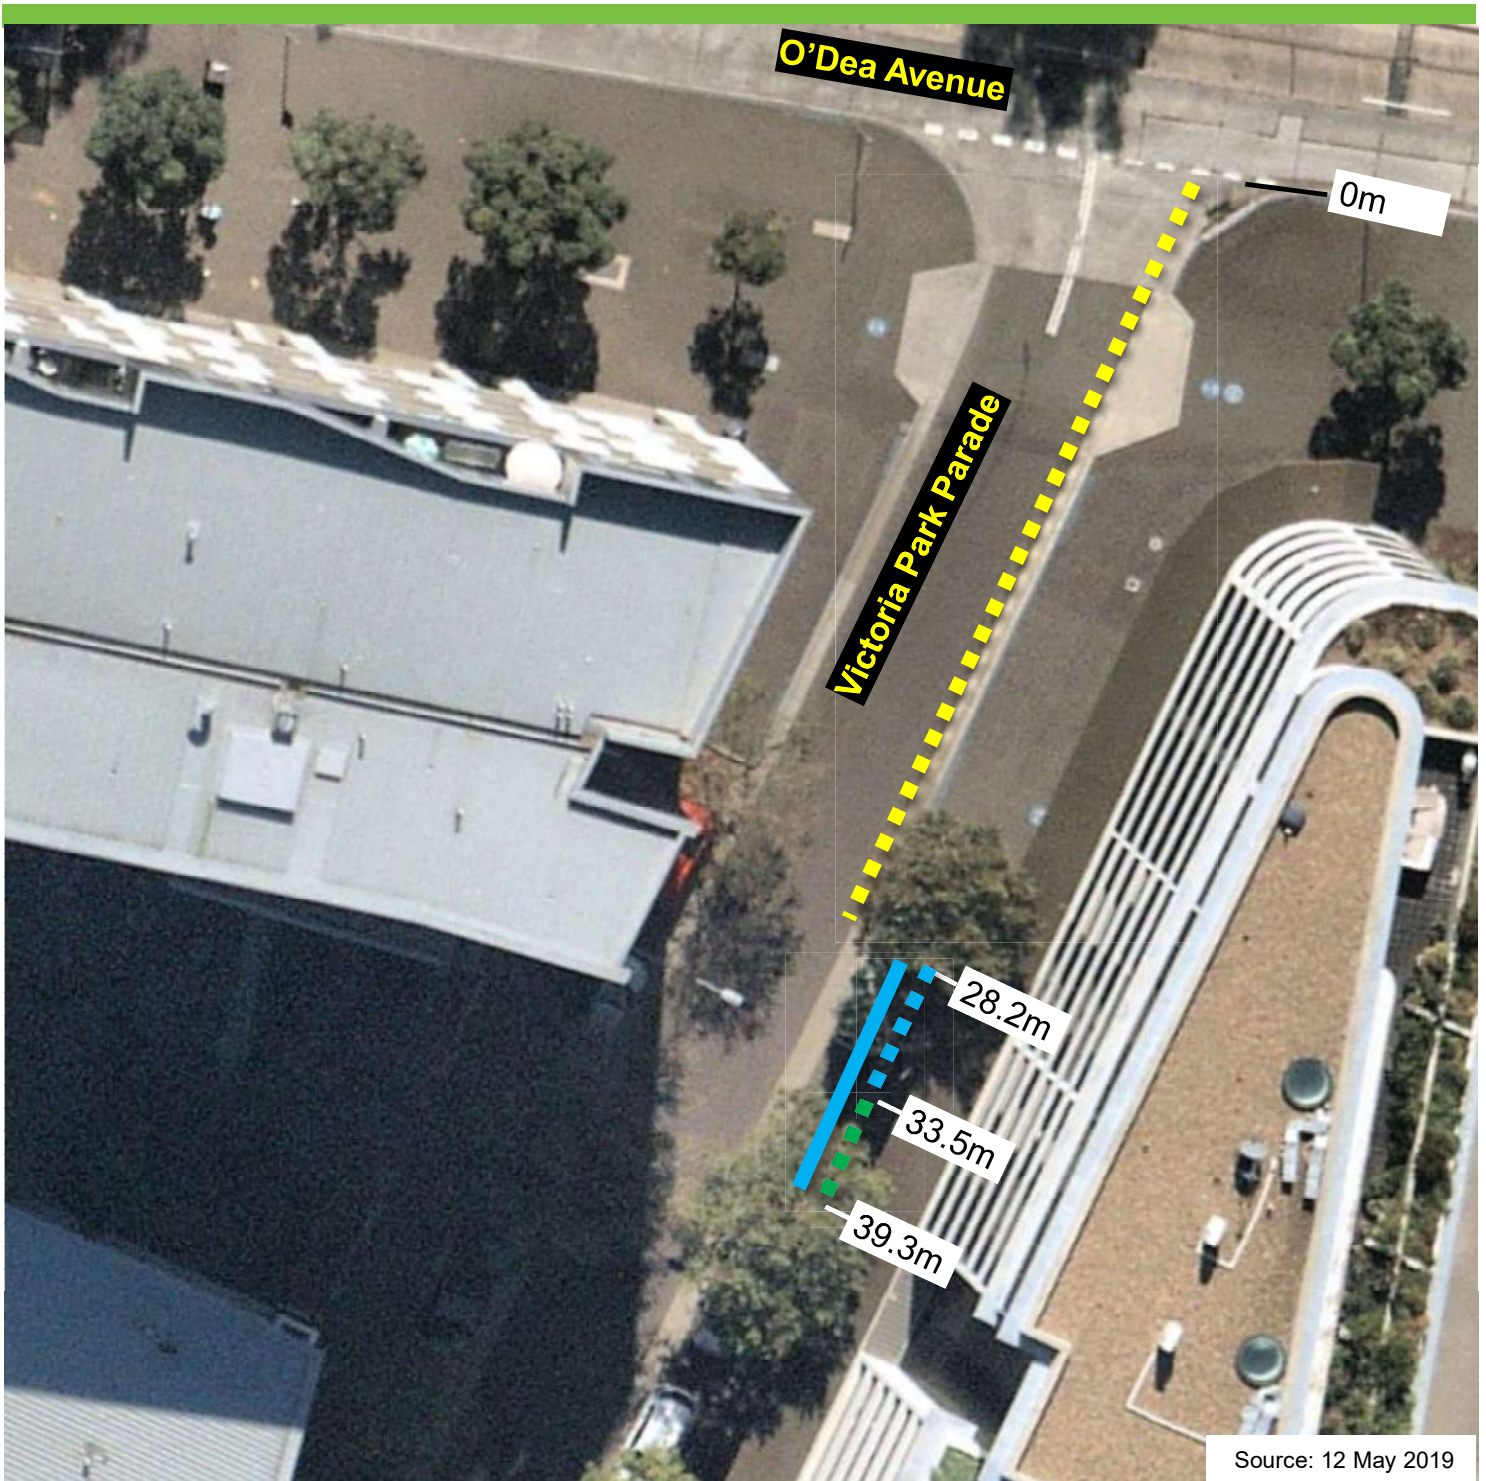

Victoria Park Parade, Zetland Proposed Parking Changes

Existing

-  "No Stopping"
-  "4P 8am-8pm"
-  "No Parking Authorised Car Share Vehicles Excepted Zone GG"

Proposed

-  "No Parking Authorised Car Share Vehicles Excepted, Bays 328 and 875"