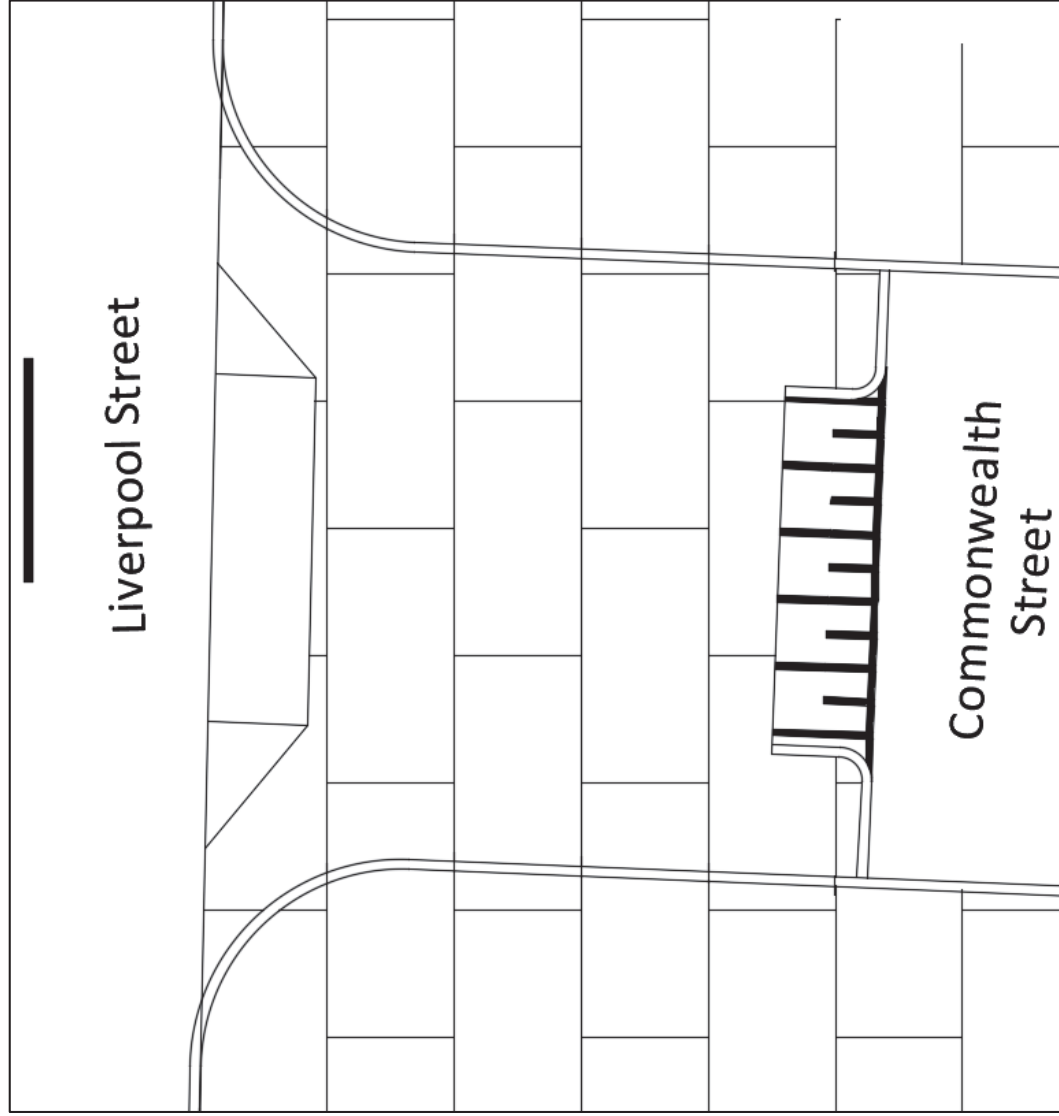

## Commonwealth Street, Sydney Proposed Continuous Footpath Treatment and Kerb Extension

### Locality Plan

★ Proposed CFT and Kerb Extension

### Concept Design - Continuous Footpath Treatment and Kerb Extension