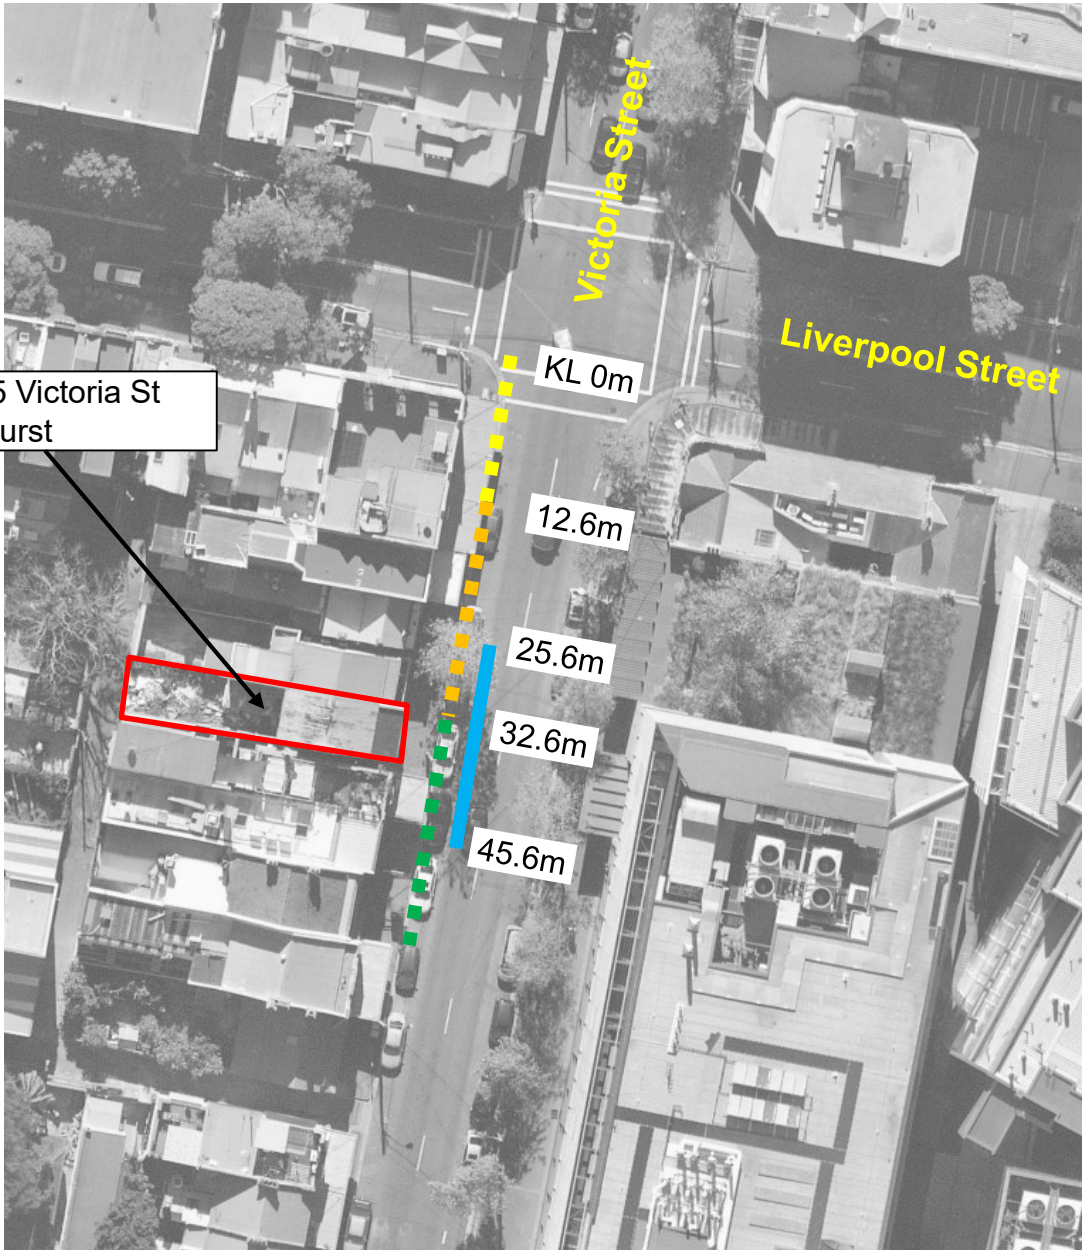

Victoria Street, Darlinghurst Proposed Works Zone

Site: 255 Victoria St
Darlinghurst

Existing

-  No Stopping
-  Loading Zone 8.30am-6pm Mon-Fri
8.30am-9.30pm Sat
-  2P Ticket 8am-6pm Mon-Fri (1/4 P Free)
4P Ticket 6pm-10pm Mon-Fri 8am-10pm
Sat Sun & Public Holidays (1/4P Free)

Proposed

-  Works Zone 7.30am-5.30pm Mon-Fri
7.30am-3.30pm Sat
4P Ticket 5.30-10pm Mon-Fri
3.30-10pm Sat 8am-10pm Sun &
Public Holidays
(1/4P Free)