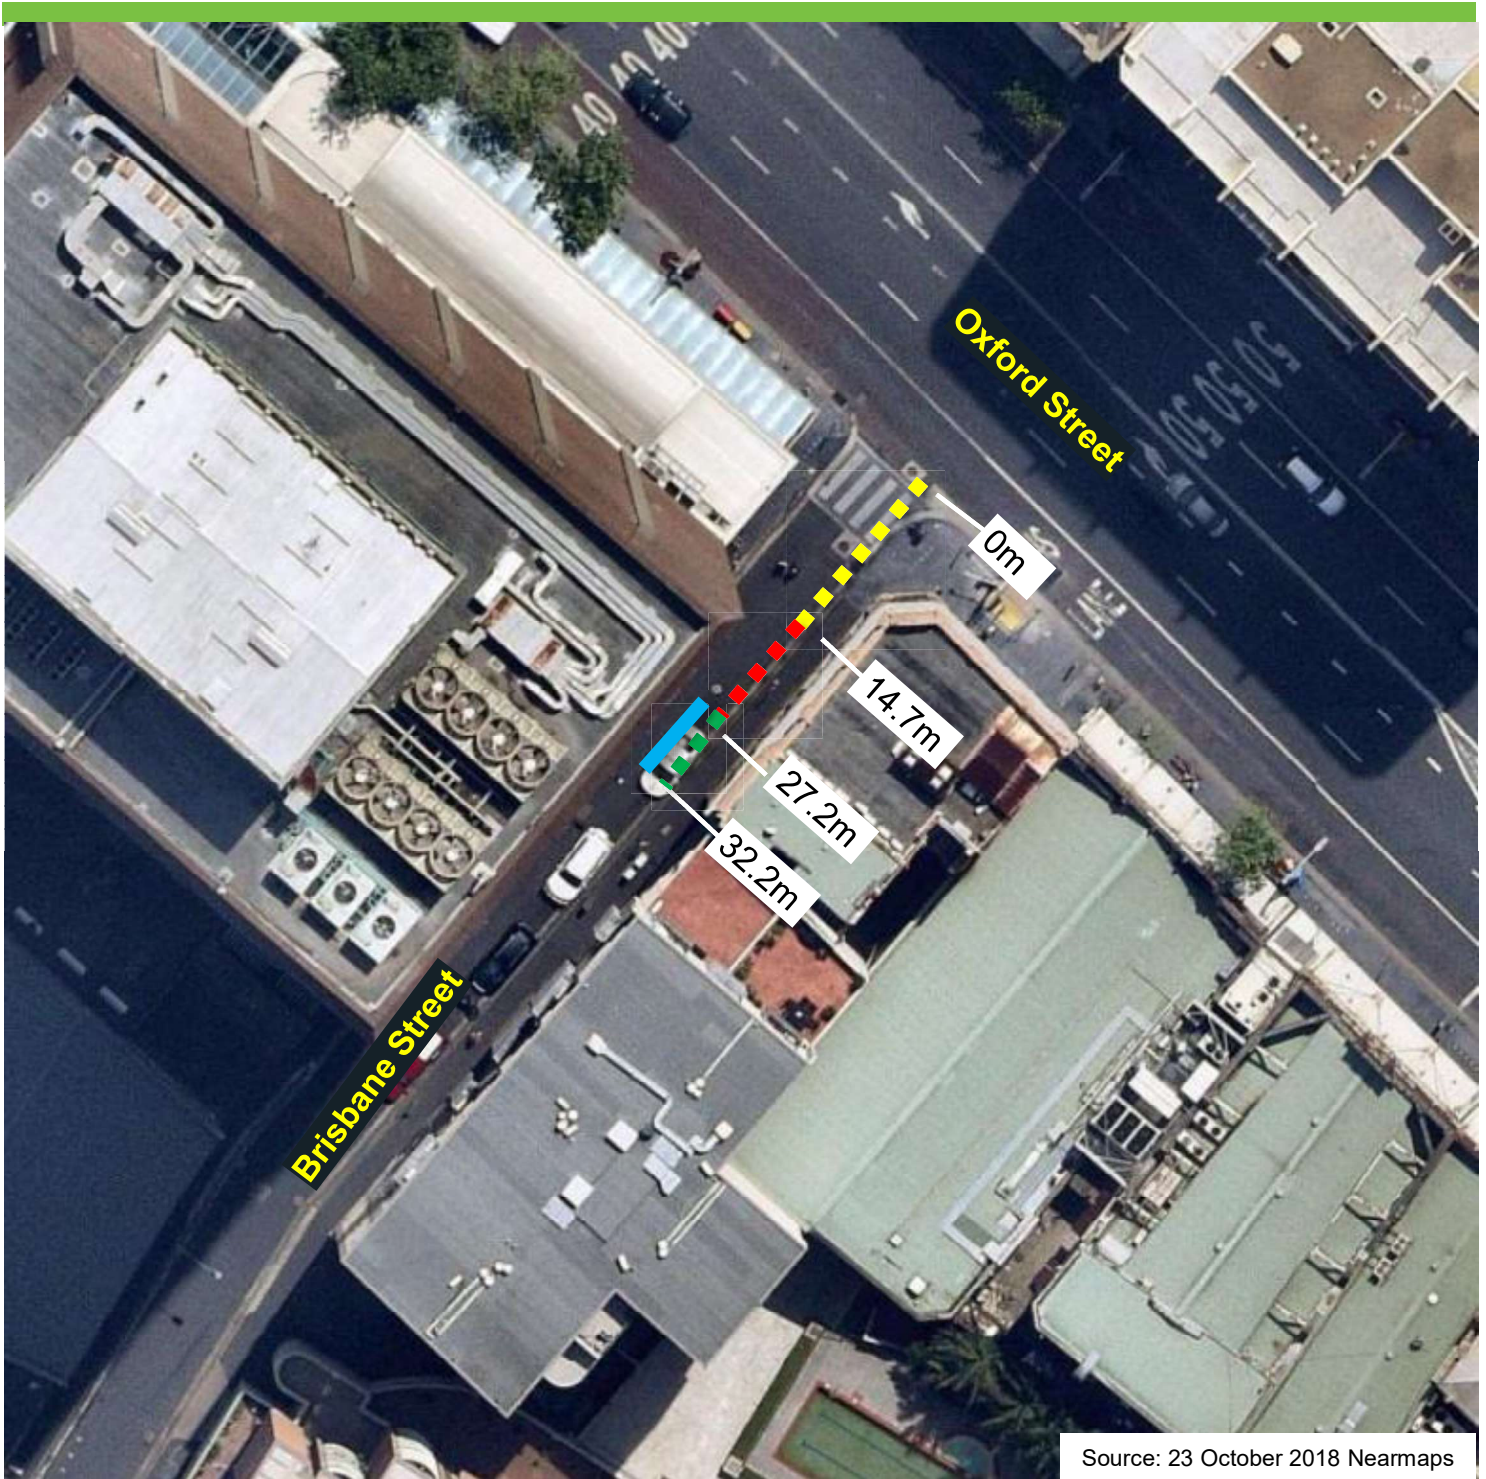

Brisbane Street, Surry Hills Proposed Parking Changes

Existing

-  "No Stopping"
-  "No Parking"
-  "2P Ticket 8am-6pm Mon-Fri, 4P Ticket 6pm-10pm Mon-Fri, 8am-10pm Sat-Sun & Public Holidays"

Proposed

-  "No Parking Authorised Car Share Vehicles Excepted, Bay 881"